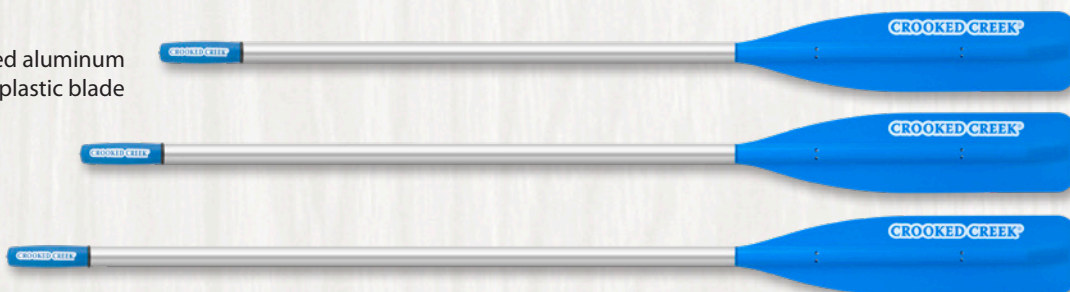

Synthetic Oars

- Corrosion-resistant anodized aluminum shaft and high impact ABS plastic blade
- Lightweight and durable
- Includes Comfort Grip
- Blade dimensions: 6" wide x 23" long
- Shaft Diameter: 1.25"
- 1 Year Warranty

6.0 ft Synthetic Oar **50420** C11660

6.5 ft Synthetic Oar **50421** C11665

7.0 ft Synthetic Oar **50422** C11670