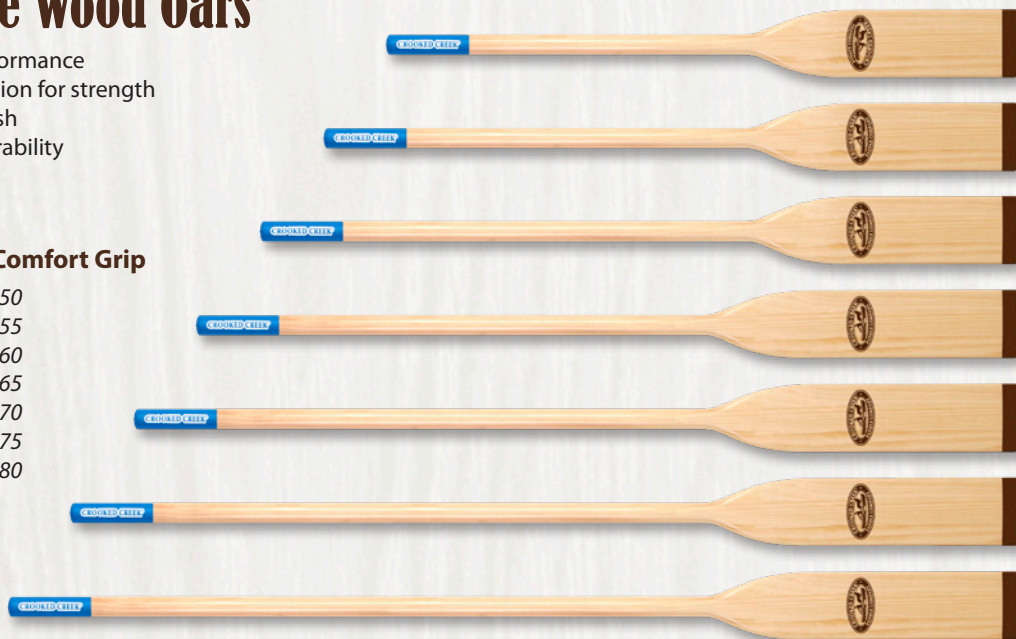

New Zealand Pine Wood Oars

- Lightweight but built for performance
- Multi-ply laminated construction for strength
- Waterproof polyurethane finish
- Brown epoxy blade tip for durability
- Traditional shafts & grips
- 1 year warranty

Natural Finish Wood Oars w/Comfort Grip

5.0 ft Wood Oar	50400	C10750
5.5 ft Wood Oar	50401	C10755
6.0 ft Wood Oar	50402	C10760
6.5 ft Wood Oar	50403	C10765
7.0 ft Wood Oar	50404	C10770
7.5 ft Wood Oar	50405	C10775
8.0 ft Wood Oar	50406	C10780