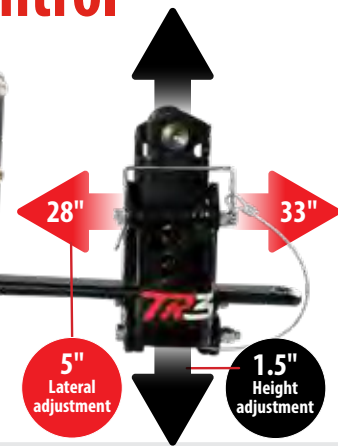

- Noisy metal on metal

Accommodates:

- Different A-frame trailer configurations

- Impediments such as battery boxes and propane tank mounts

Accommodates:

- Small adjustments without having to reset the ball mount angle