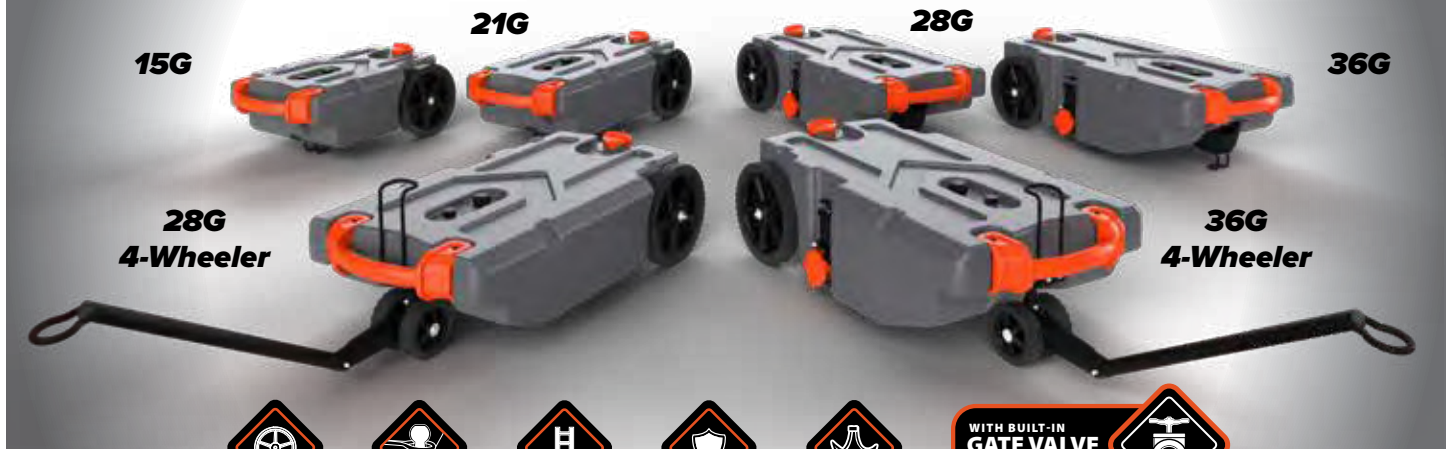

39659 20' SuperKit

39662 5' Extension

39663 10' Extension

RHINO[®] TOTE TANKS

**THE WORLD'S TOUGHEST
TOTE TANKS!**

LARGE WHEELS
with bearings

TOW ADAPTER
roll or tow

LADDER HOOK
hangs on RV ladder