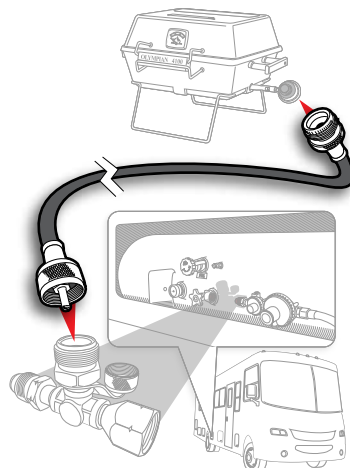

PROPANE EXTENSION HOSE Replacement for 12' hose in the following propane connection kits: 59123 (4-Port Tee with 12' Hose and 5' Hose) 59103 (3-Port Tee with 12' Hose) 59143 (90° 4-Port Tee with 12' Hose) M x F swivel 1"-20 female throwaway cylinder threads.

- 59045 5'
- 59043 12'