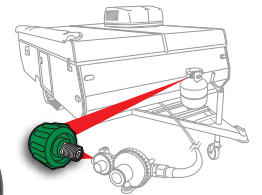

59923 200,000 BTU ACME nut