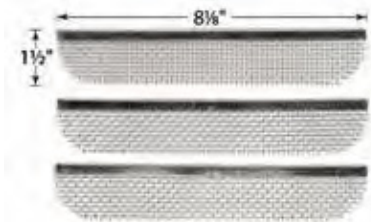

42154 RS800 for Refrigerator Vents, 6pk

RS900 42156 fits Norcold refrigerators. 42157 fits Dometic/Atwood refrigerators.

42156 RS900 for Refrigerator Vents, 6.19" x 17.19"

42157 RS900 for Refrigerator Vents, 19.38" x 1.31", 3pk