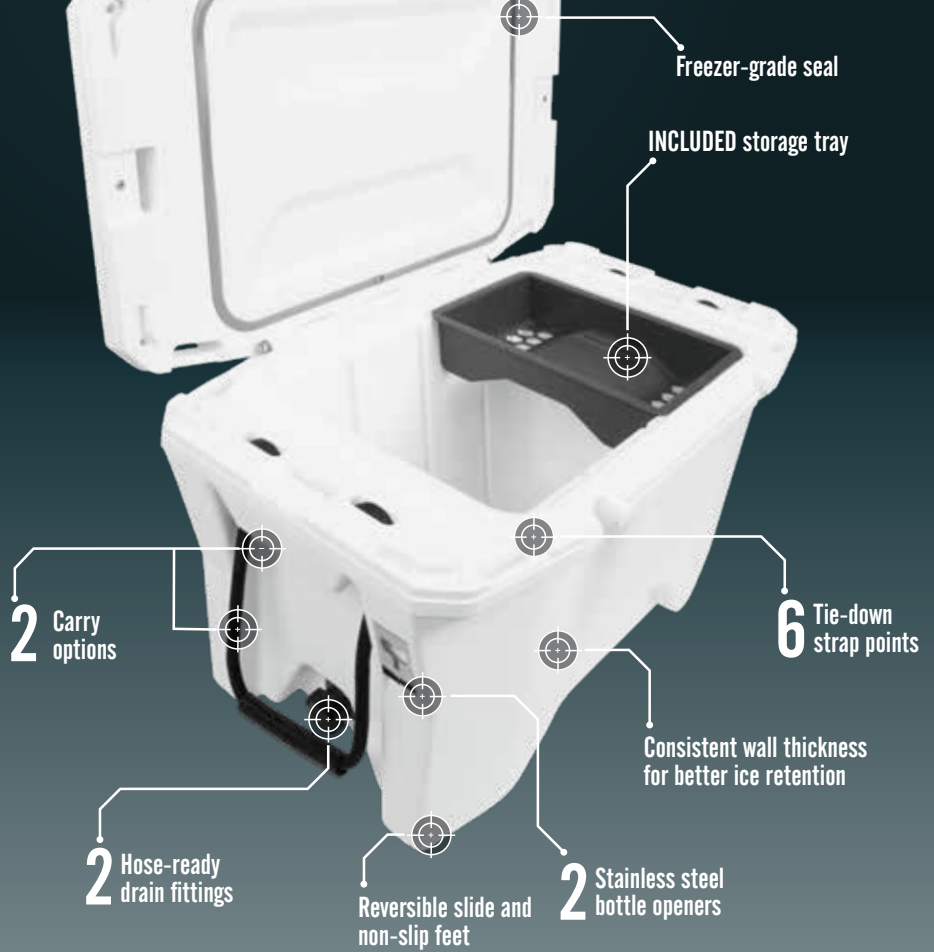

121 LANDMARK DRIVE GREENSBORO, NC 27409

WWW.CAMCO.NET

CURRITUCK®

NOW AVAILABLE
IN FOUR NEW COLORS!

SUPERIOR

ICE RETENTION

CURRITUCK COOLERS The Currituck Cooler offers superior ice retention up to 10 days, ultra-durable design with stainless steel hardware, FDA-compliant impact modified polymer resin and silicone freezer seal. It features rope handle with ergonomic grip, reversible feet that slide or stay put, built-in bottle opener, lockable, leak-proof drain plug that is designed to connect to a garden hose to divert draining water. The Currituck Cooler offers six points for secure tie down that keep the cooler firmly in place while allowing access to cooler interior. Designed and made in the USA. Patented.