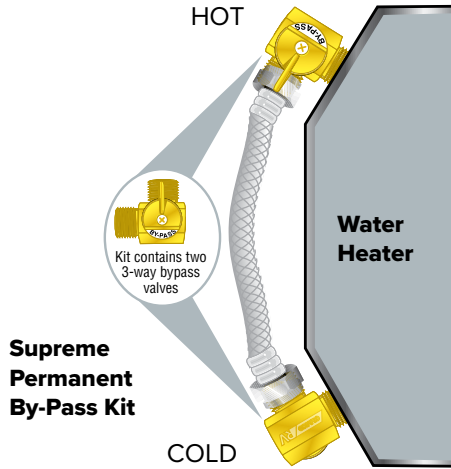

SUPREME PERMANENT BY-PASS KIT

Simple, permanent installation of this kit reduces the amount of antifreeze required to winterize by bypassing your RV water heater. Save gallons of antifreeze by not filling your water heater with antifreeze when you winterize. Brass valves provide non-restrictive flow. Comes with kink-resistant nylon reinforced hose.

35953 w/ 8" Hose for 6 gal Tank

35963 w/ 12" Hose for 10 gal Tank

37463 By-Pass Valve Replacement

Supreme Permanent By-Pass Kit