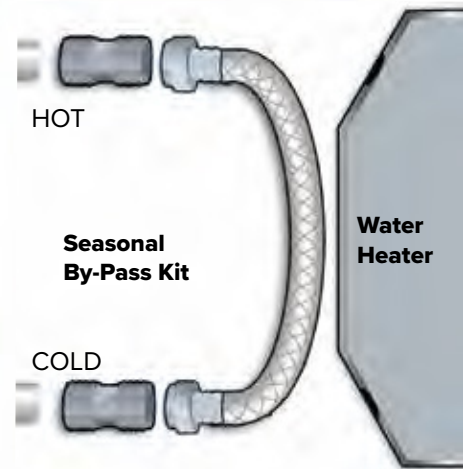

SEASONAL BY-PASS KIT This temporary by-pass kit allows you to hook up in the fall for winterizing and remove in the spring for reconnecting the system. Comes with kink-resistant nylon reinforced hose.

35713 Seasonal By-Pass Kit

Seasonal By-Pass Kit