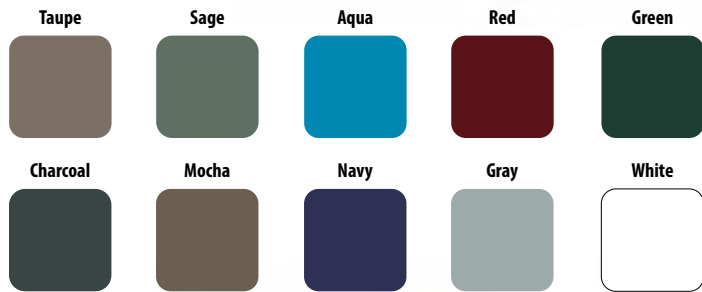

Adirondack Tables

Weather-resistant; will not rust or rot.

UV-stabilized resin resists fading.

When expanded, top snaps in place for added stability.

Perfect for:

- ✓ the beach
- ✓ picnics
- ✓ RVing
- ✓ camping
- ✓ patio use
- ✓ poolside
- ✓ indoor use