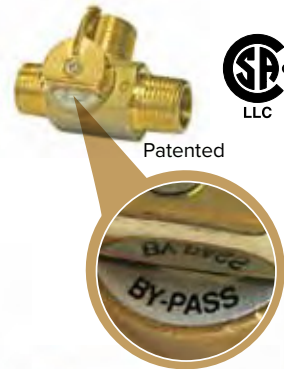

Camco offers a complete line of by-pass kits for a lifetime of durable performance. By-pass kits allow you to bypass your water heater when winterizing—saving you money on antifreeze.

QUICK-TURN PERMANENT BY-PASS KIT Save on antifreeze when you winterize with this easily-installed water heater By-Pass Kit. Sturdy, brass backflow preventer and 100% shut-off valve lets you bypass the water heater with a single turn. Patented.

35983 Quick-Turn Kit

SUPREME PERMANENT BY-PASS KIT

Simple, permanent installation of this kit reduces the amount of antifreeze required to winterize by bypassing your RV water heater. Save gallons of antifreeze by not filling your water heater with antifreeze when you winterize. Brass valves provide non-restrictive flow. Comes with kink-resistant nylon reinforced hose.

35953 w/ 8" Hose for 6 gal Tank

35963 w/ 12" Hose for 10 gal Tank

37463 By-Pass Valve Replacement

SEASONAL BY-PASS KIT This temporary by-pass kit allows you to hook up in the fall for winterizing and remove in the spring for reconnecting the system. Comes with kink-resistant nylon reinforced hose.

35713 Seasonal By-Pass Kit

Seasonal By-Pass Kit