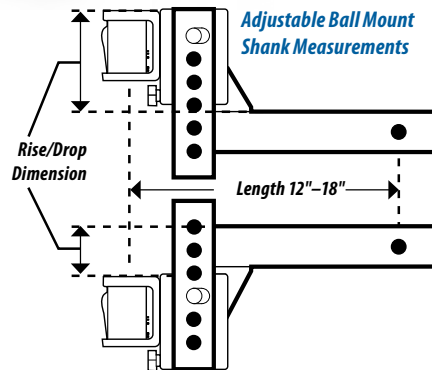

ADJUSTABLE BALL MOUNT SHANKS

Used in either the up or down position to match the ball mount to any coupler height. Long hi/low shanks provide the extra length sometimes needed to obtain clearance from bumper interference.

HI/LOW SHANK 2 1/2" Drop, 5 1/2" Rise

2" X 2" RECEIVER

- 48650 12" Shank, Forged
- 48121 14" Shank
- 48122 16" Shank
- 48123 18" Shank

2.5" X 2.5" RECEIVER

- 48651 12", Shank, Forged

EXTRA HI/LOW SHANK

2" X 2" RECEIVER 5.75" Drop, 8.75 Rise

- 48653 12" Shank, Forged
- 48131 14" Shank, Adjustable
- 48133 16", Shank, Adjustable

2.5" X 2.5" RECEIVER 5.75" Drop, 8.75 Rise

- 48652 12", Forged

3" X 3" RECEIVER 6.25" Drop, 8.25" Rise

- 48654 12", Forged

EXTRA LOW SHANK 9 1/2" Drop

(Ball mount and shank to be used in the low position only)

- 48132 12" Shank, 2" x 2" receiver

Extra Low Ball Mount and Shank to be used in low position ONLY.

DUAL HITCH EXTENSION Allows use of hitch-mounted accessories such as bike racks, chair carriers, etc. while towing a trailer. 3500 lb gross trailer weight capacity and a 350 lb combined tongue weight capacity. Constructed of durable steel with a powder coat finish that resists rust and corrosion, and is weather-resistant. Both receivers are 2" receiver openings.

- 48472 Dual Hitch Extension

RECEIVER ADAPTER Easily adapts a 1 1/4" receiver into a 2" receiver. The adapter has a 6" extension and has a 3500 lb gross trailer weight rating. The durable steel with powder coat finish resists rust and corrosion and is weather resistant.

- 48471 Receiver Adapter

TONGUE JACK BOLT-ON RELOCATION KIT