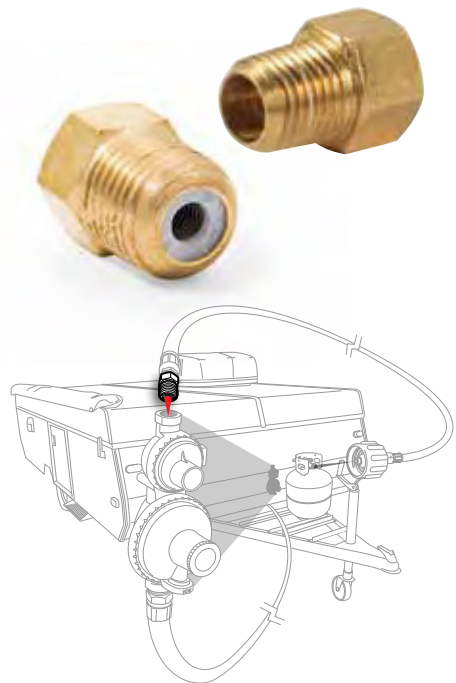

PROPANE FITTINGS For use on some regulators to allow connection of a propane pigtail with 1/4" inverted flare connection to a regulator that has female 1/4" NPT port(s). 1/4" male NPT x 1/4" female inverted flare.

59953 NPT 1/4" Fitting

59954 NPT 1/4" Fitting w/ Check Valve