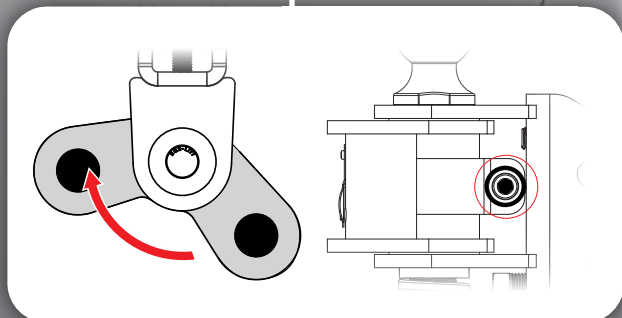

Weight Distribution Just Got Better

Sway control • No need to grease bars
Easier hookup • Quiet operation