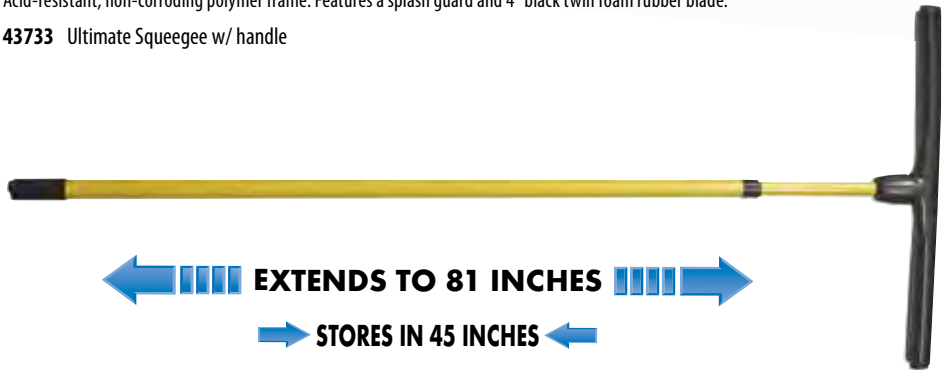

43733 Ultimate Squeegee w/ handle

ADJUSTABLE MULTI-PURPOSE HANDLE Teardrop profile. Anodized aluminum construction. Two TPE hand grips. Patented.

- 41910** 2'-4'
- 41912** 3'-6'
- 41914** 5'-9'
- 41916** 6'-11'