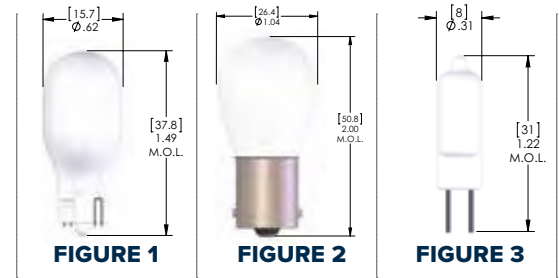

LIGHT BULBS Camco offers both clamshell and bulk packages and we are committed to providing you a well-designed product that has been developed through rigid adherence to product specifications. The nominal voltage for most of our bulbs is 12.0.

1. **DESIGN VOLTS:** The voltage at which the lamp is designed for rated amperage, candlepower and life characteristics.
2. **CANDLEPOWER:** The average value of total light output of miniature lamps at design volts.
3. **LIFE HOURS:** The rated average life to be expected when operated at design volts. Actual service life can vary, depending upon application.
4. **SERVICE DESC.:** The major applications for each bulb. In most cases, they can be used in many other applications.
5. **FIG. NUMBER:** Refers to the diagrams on page sides.

Fig #	Part #	Description	Design Volts	Amps	Watts	Candle Power	Life Hrs	Package
1	54766	912 Auto/RV/Marine Interior	12.8	1	12.8	12	1000	10/box
	54768	921 Auto 3rd Brake Lamp	12.8	1.41	18.048	21	1000	10/box
	54769	921 Auto 3rd Brake Lamp	12.8	1.41	18.048	21	1000	2pk
2	54788	1141 Auto/RV Back Up	12.8	1.44	18.43	21	1000	10/box
	54789	1141 Auto/RV Back Up	12.8	1.44	18.43	21	1000	2pk
3	54702	JC-10 Halogen Fog/Driving	12	.83	9.96	9.5	2000	1/box

LED BULBS - BRIGHT WHITE

Part #	Description
54601	1003 (BA15S) 13-LED 160lm (1pk)
54605	1156/1141/1073/93 (BA15S) 27-LED 285lm (1pk)
54607	1156/1141/1073/93 (BA15S) 27-LED 285lm (6pk)
54617	1383 (BA15s) 3-LED 150lm (1pk)
54621	194/906 (T10 Wedge) 5-LED 60lm (1pk)
54623	912/921/922 (T10 Wedge) 9-LED 95lm (1pk)
54627	JC10 Bi-Pin (G4 Chip) 12-LED 165lm (1pk)
54631	1076 (BA15D) 27-LED 285lm (1pk)
54633	921 (T10 Wedge) 27-LED (1pk)
54635	921 (T10 Wedge) 27-LED (6pk)
54637	211/211-2/212-2 (Festoon), 2-LED 25lm(1pk)
54648	1004 (BA15D) 13-LED 160lm (1pk)
54650	1157/1016 (BA15D-Index) 13-LED 140lm (1pk)