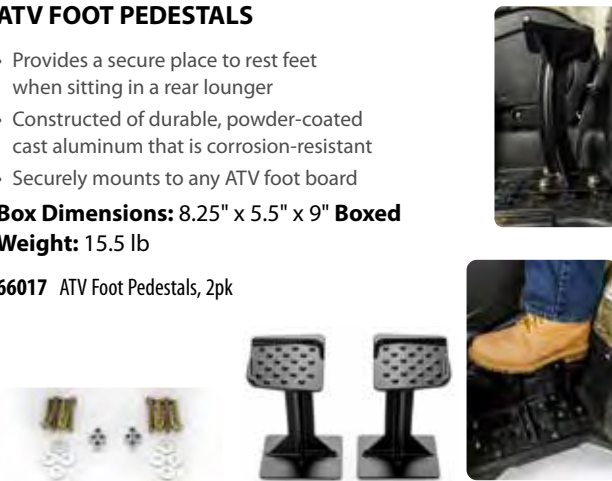

ATV FOOT PEDESTALS

- Provides a secure place to rest feet when sitting in a rear lounger
- Constructed of durable, powder-coated cast aluminum that is corrosion-resistant
- Securely mounts to any ATV foot board

Box Dimensions: 8.25" x 5.5" x 9" **Boxed**

Weight: 15.5 lb

66017 ATV Foot Pedestals, 2pk