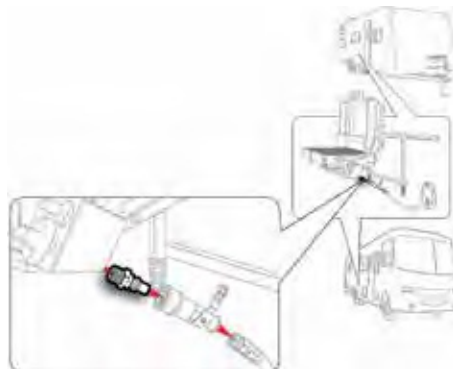

59923 200,000 BTU ACME nut

QUICK-CONNECT FULL-FLOW PLUG

For use in low-pressure propane systems to add a convenient connect/disconnect method. 1/4" male NPT x male quick-connect.

59903 Full-Flow Quick-Connect Plug