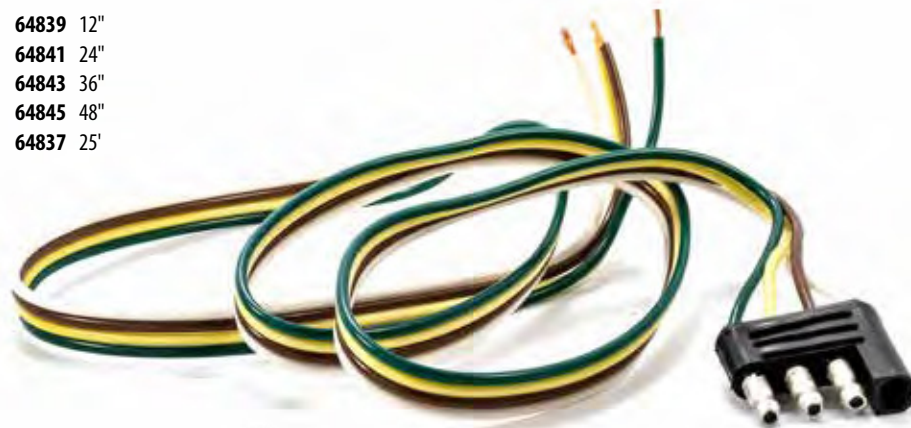

63938 7-Way RV Blade Hardware Kit

4-WAY WISHBONE TRAILER HARNESS

- TRAILER END 1/bag. Male/Plug.

64839 12"

64841 24"

64843 36"

64845 48"

64837 25'