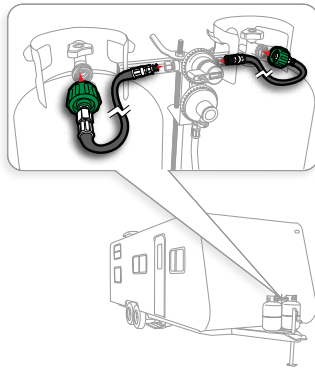

PIGTAIL PROPANE HOSE CONNECTORS WITH MALE INVERTED FLARE

For connecting propane cylinder to RV or trailer propane regulator. Rated for 200,000 BTUs per hour. Provides thermal protection in case of fire and excess flow protection in case of broken gas line. Type 1 ACME nut x 1/4" inverted male flare.

- 59053 12" Pigtail Connector
- 59065 15" Pigtail Connector
- 59073 20" Pigtail Connector
- 59153 24" Pigtail Connector
- 59163 30" Pigtail Connector
- 59173 36" Pigtail Connector
- 59183 48" Pigtail Connector
- 59193 60" Pigtail Connector