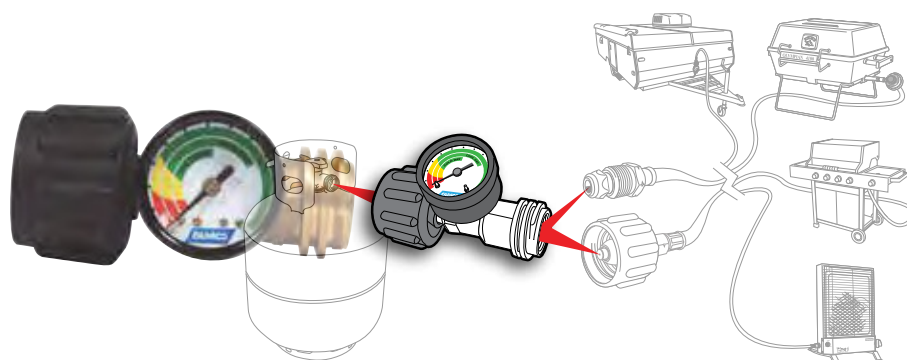

GAS GAUGE/LEAK DETECTOR See at a glance when your propane pressure level is low. Type 1 for gas grills, RVs and boats. Fits all propane tanks manufactured after 1995. Provides thermal protection in case of fire and excess flow protection in case of broken gas line. ACME nut x ACME thread and female P.O.L.

59023 Gas Leak Detector