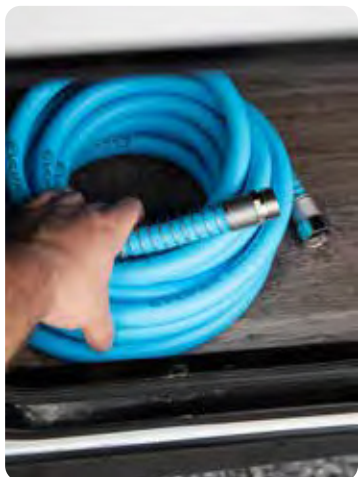

EVOFLEX® RV/MARINE DRINKING WATER HOSE

Camco's EvoFlex Drinking Water Hose with 5/8" ID is ideal for RV and marine use. Its extra flexible construction holds no memory, making it easier to position and store. Features nickel-plated machined fittings. Drinking water safe with a lead-free, BPA-free and phthalate-free formulation. The hose leaves no strong plastic taste in your water. UV-stabilized for a long life. Made in the USA.

- 22590 4'
- 22592 10' (E)
- 22593 10' (E/F)
- 22594 25'
- 22595 35'
- 22596 50'

EXTRA FLEXIBLE

PREMIUM DRINKING WATER HOSES

Camco's TastePURE Premium Drinking Water Hose with a 5/8" ID is a heavy-duty, reinforced water hose that is 20% thicker than standard hoses. The anti-kink design features machined fittings and strain relief ends for added durability. Made of NSF certified FWH hose, this PVC hose is lead-free, BPA-free, phthalate-free and certified to NSF/ANSI/CAN 61 for drinking water. It delivers water with no plastic taste. The hose is UV-stabilized for a long life. It is CSA lead-free content certified to NSF/ANSI 372 and compliant with all federal and state level lead-free laws. Made in the USA.

- 22813 4' Premium Water Hose
- 22823 10' Premium Water Hose
- 22833 25' Premium Water Hose
- 22843 35' Premium Water Hose
- 22853 50' Premium Water Hose
- 22857 75' Premium Water Hose

DRINKING WATER HOSES Camco's TastePURE Drinking Water Hoses are reinforced for maximum kink resistance. Made of NSF certified FWH hose, these PVC hoses are lead-free, BPA-free, phthalate-free and certified to NSF/ANSI/CAN 61 for drinking water. They deliver water with no plastic taste. These hoses are UV-stabilized for a long life. CSA lead-free content certified to NSF/ANSI 372 and compliant with all federal and state level lead-free laws. Made in the USA.