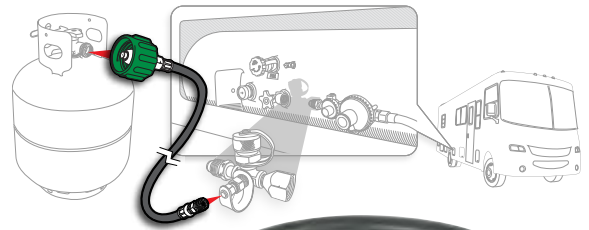

PIGTAIL PROPANE HOSE CONNECTORS WITH MALE INVERTED FLARE

For connecting propane cylinder to RV or trailer propane regulator. Rated for 200,000 BTUs per hour. Provides thermal protection in case of fire and excess flow protection in case of broken gas line. Type 1 ACME nut x 1/4" inverted male flare.

- 59053 12" Pigtail Connector
- 59065 15" Pigtail Connector
- 59073 20" Pigtail Connector
- 59153 24" Pigtail Connector
- 59163 30" Pigtail Connector
- 59173 36" Pigtail Connector
- 59183 48" Pigtail Connector
- 59193 60" Pigtail Connector