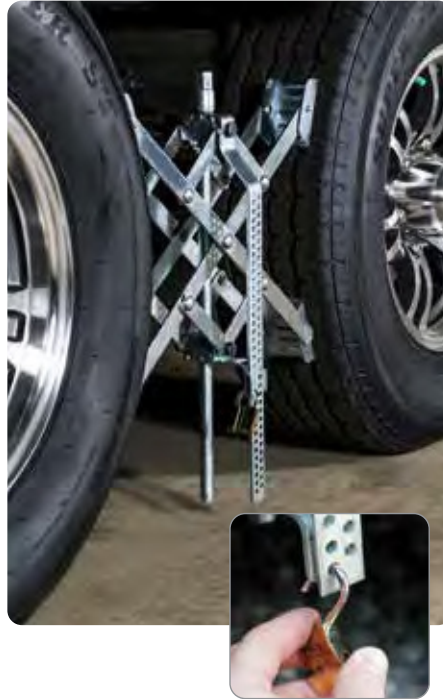

METAL LOCKING WHEEL STOP W/

WRENCH Prevent tandem-tire shift using just one piece of equipment—Eaz-Lift's Premium Metal Wheel Stop. Zinc-plated for corrosion resistance, it has raised ribs on the contact surface for increased traction which helps prevent tire shift/slippage between tandem tires. It also includes a comfort-grip ratchet wrench for easy installation and a lock to keep it secure.

44662 3"-10" Tire Spacing

44661 3"-10" Tire Spacing (2 pack) **NEW**

44663 3"-18" Tire Spacing