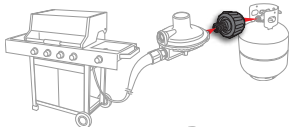

59933 70,000 BTU ACME nut