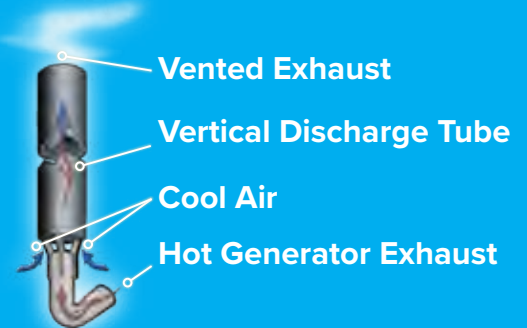

44155 White

2 PACK

A/C CEILING VENT

40411 Ceiling Vent, A/C, Beige

FUMES STAY UP HERE

Vent dangerous generator exhaust above the roof line

Gen-Turi™

Air-cooled Venturi
Generator Exhaust System