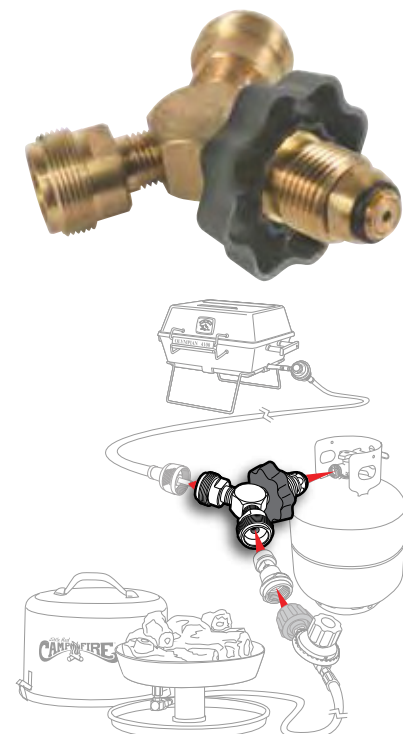

PROPANE Y ADAPTER WITH HANDWHEEL For use on a 20 or 30 lb refillable propane tank. Allows you to operate two appliances such as a Campfire and a grill at once from the same cylinder. Provides excess flow protection in case of broken gas line. Male soft-nose P.O.L. x two 1"-20 male throwaway cylinder thread connections.

59893 Propane Y Adapter