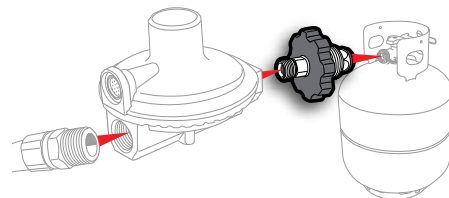

P.O.L. PLUG ADAPTER For use on a 20 or 30 lb refillable tank to connect cylinder to regulator. Converts 1/4" NPT to female P.O.L. Provides excess flow protection in case of broken gas line. Soft nose P.O.L. x 1/4" male NPT.

59203 P.O.L. Plug Adapter