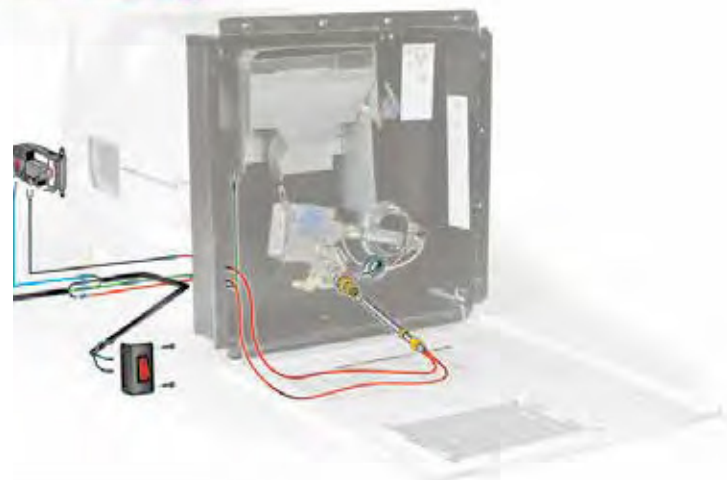

FUR100 For Sol-Aire, Coleman, Hydroflame and Suburban furnace vents.

42140 FUR100 for Furnace Vents

FUR200 For Duo-Therm and Suburban furnace vents.

42141 FUR200 for Furnace Vents

FUR300 For Hydroflame series furnace vents.

42142 FUR300 for Furnace Vents

FUR500 For Atwood / Hydroflame water heater vents with no access door.

42144 FUR500 for Furnace Vents

FUR600 For Atwood AFMD model furnace vents.

42155 FUR 600 for Furnace Vents

FLYING INSECT SCREEN SPRING KIT W/ TOOL

Camco's Replacement RV Flying Insect Screen Spring Kit works with Camco's RV Flying Insect Screens. The screens help prevent wasps, mud daubers and rodents from entering through your RV's vents. The screens fit furnace vent screens, water heater vent screens, refrigerator vent screens and more. Screens not included.

42159 Flying Insect Screen Spring Kit w/ Tool

www.camco.net

RV REFRIGERATOR VENT COVER

Fits Dometic, Camco and newer Norcold bases. Made from UV stabilized, durable plastic. Cap mounts to base with included hardware. Patented.

WHITE

42160 Vent only

42161 Vent Base only

BLACK

42163 Vent only

42164 Vent Base only

UNIVERSAL ROOF AIR CONDITIONER GASKET KIT

Install a roof AC with confidence with this 14" x 14" kit. Includes a self-adhesive picture frame gasket and two self-adhesive foam leveling pads (7/8" x 1 7/16" x 18" and 5/16" x 1 7/16" x 18") for a universal fit.

25071 AC Gasket Kit

RV WATER HEATER HYBRID HEAT™