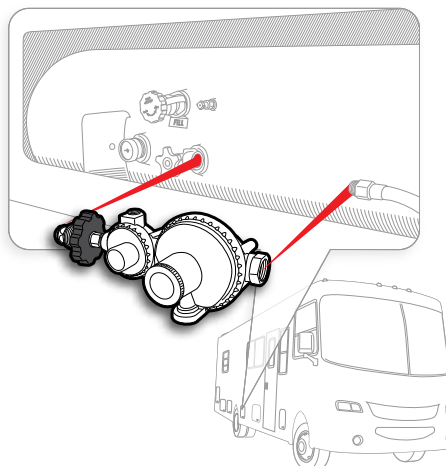

TWO STAGE PROPANE REGULATOR

Integral first and second stages ensure a smoother, more consistent flow of gas to all appliances. CSA Listed. Inlet: 1/4" NPT. Outlet: 3/8" NPT. Outlet pressure: 11" WC. BTU Capacity (propane): 160,000 BTU/HR.

59313 Vertical Mount

59323 Horizontal Mount

59333 Horizontal Mount with P.O.L.

59344 Covers for Two-Stage Regulators, 2pk