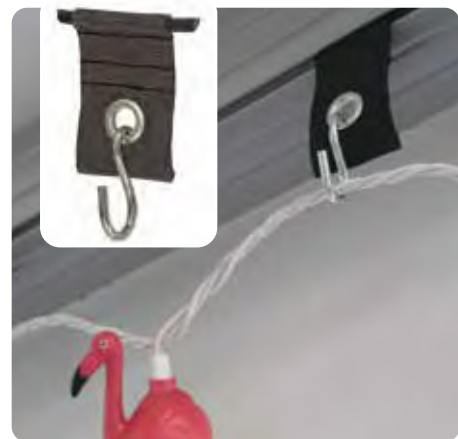

FABRIC PARTY LIGHT HOLDERS Sturdy sewn fabric tabs with grommets slide easily into your roller bar channel to hold lights, wind chimes and more. When storing awning, just remove the hooks; tabs can be left in place. Includes (7) tabs and hooks.

- 42733 Fabric Party Light Holders, 7pk