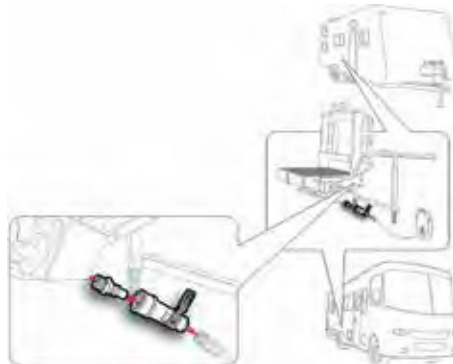

59853 Quick-Connect Kit

GREEN PROPANE ACME NUT

200,000 BTU/HR. For use on a 20 or 30 lb refillable propane tank to connect to a regulator/hose assembly. Provides thermal protection in case of fire and excess flow protection in case of broken gas line. ACME nut x 1/4" NPT.