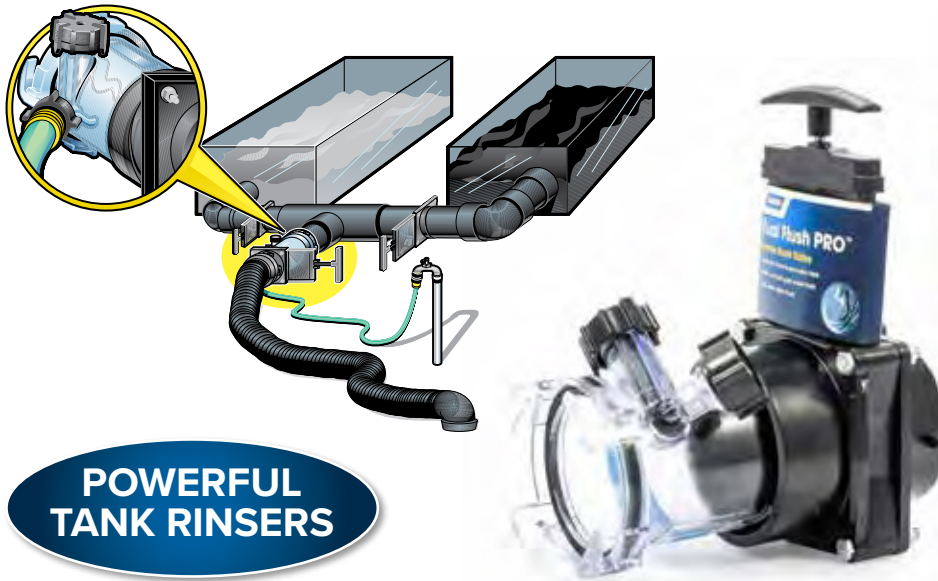

DUAL FLUSH™ PRO Clean your entire septic system with this reverse flush valve. Forces water back up into plumbing lines to break up clogs in pipes. Allows you to backfill and flush black and grey water tanks, then reverse valve and flush sewer drain hose. Anti-siphon valve and complete valve assembly included.

39062 Dual Flush PRO

**POWERFUL
TANK RINSERS**

RHINO BLASTER PRO TANK RINSE
Creates a high flow blast of water into your RV's sewer discharge pipe, cleaning the black or gray water tanks. The 45° angle allows the water to flow up the center of the pipes and directly to the tank, and the gate valve allows you to backfill and flush black and grey water tanks, then reverse valve and flush sewer drain hose. The high flow rate allows for rapid tank flushing. The Rhino Blaster Pro attaches directly to the RV's sewer drainage pipe, so there is no need for sanitation equipment to be brought inside the RV, or brought back out after use. The vacuum breaker prevents backflow into the fresh water supply. Additional features include a 4-prong bayonet fitting that easily and securely attaches to the RV's sewer outlet, and a swivel lug fitting to connect to your sewer hose. Patented

39085 Rhino Blaster Pro