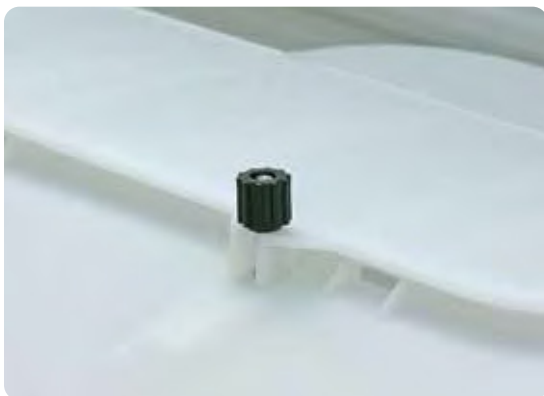

HEAVY-DUTY PROPANE TANK COVERS

115

*three sizes
& five different colors available*

For more information, please visit
www.camco.net

CAMCO

LP Gas