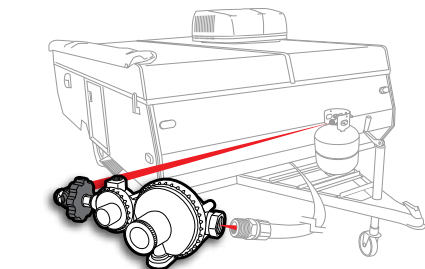

TWO STAGE PROPANE REGULATOR

Integral first and second stages ensure a smoother, more consistent flow of gas to all appliances. CSA Listed. Inlet: 1/4" NPT. Outlet: 3/8" NPT. Outlet pressure: 11" WC. BTU Capacity (propane): 160,000 BTU/HR.

59313 Vertical Mount

59323 Horizontal Mount

59333 Horizontal Mount with P.O.L.

59344 Covers for Two-Stage Regulators, 2pk