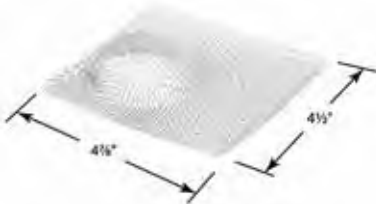

FUR300 For Hydroflame series furnace vents.

42142 FUR300 for Furnace Vents