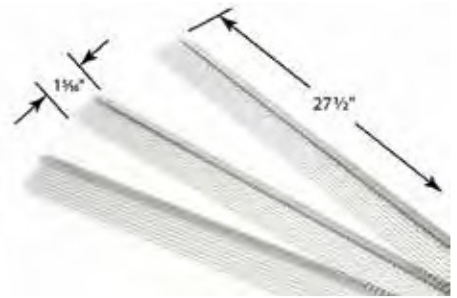

RS700 For Norcold refrigerator vents with 27 1/2" louver openings.

42153 RS700 for Refrigerator Vents, 3pk