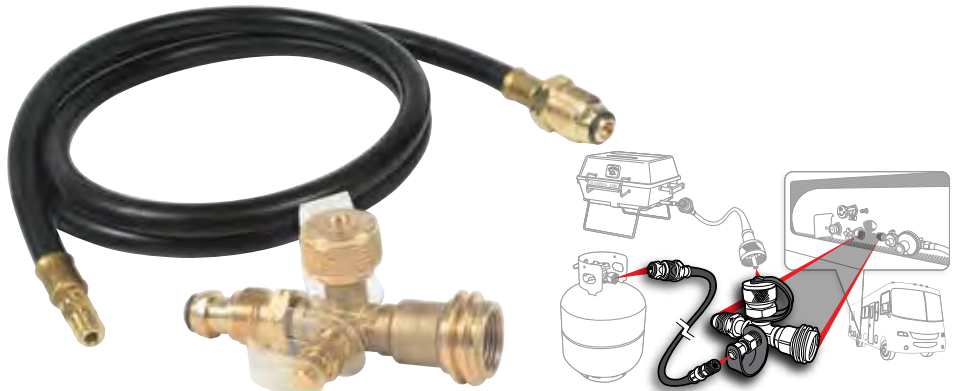

BRASS TEE WITH FOUR PORTS AND 5' HOSE

Mounts in-line between supply and regulator on a motorhome to allow hookup of an auxiliary propane cylinder. Provides excess flow protection in case of broken gas line. Includes propane tee (female P.O.L./male ACME thread x excess flow soft nose P.O.L. x 1"-20 male throwaway cylinder thread x 1/4" inverted flare), and 5' supply hose with excess flow soft nose P.O.L. x 1/4" inverted male flare connections. (Allows connection of an additional propane appliance that requires a high-pressure source with the addition of a 59043 or 59045 propane extension hose - sold separately).

59125 4-Port Tee with 5' hose