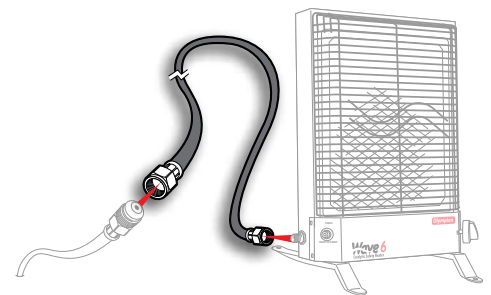

PROPANE HOSE ASSEMBLY For use with an existing gas supply to connect an appliance equipped with a 3/8" male flare. 3/8" female flare x 3/8" female flare.

- 59913 3'