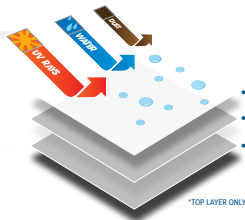

3
LAYER
HIGH-TECH PROTECTION

TYVEK®
This product uses Dupont™ Tyvek® material.
SPUN BOND POLYPROPYLENE
SPUN BOND POLYPROPYLENE

*TOP LAYER ONLY

FEATURES

Front and rear cinching straps reduce loose fabric for a **perfect fit.**

Covered air vents help **prevent trapped moisture.**

Zipper entry doors for easy access during covered storage.

Underbelly strap system for a **tight, secure fit.**

ALL-SEASON PROTECTION

Air vents help keep unit cooler and prevent billowing in high winds

100% breathable material and covered air vents help prevent trapped moisture and mold

Reinforcement in corners and other high-wear areas for extra durability

Zipper entry doors for easy access during covered storage

Front and rear cinching straps reduce loose fabric for a perfect fit

Underbelly strap system for a tight, secure fit

For more information, please visit www.camco.net