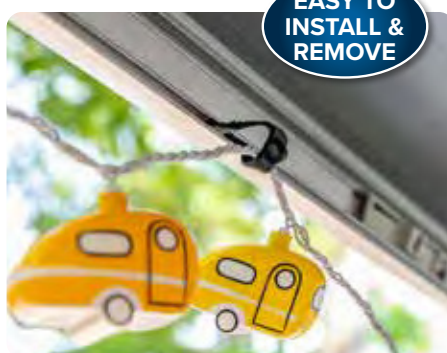

RV AWNING ACCESSORY HANGERS

Camco's RV Awning Accessory Hangers securely hold party lights and rope lights onto your RV's awning. Easy to install, they universally fit into most RV awning tube channels. To use, simply pinch and insert them into the channel—no need to slide hangers from the ends. Patent Pending.

- 42707 10pk