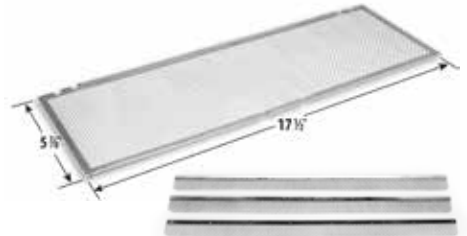

42154 RS800 for Refrigerator Vents, 6pk

RS900 42156 fits Norcold refrigerators. 42157 fits Dometic/Atwood refrigerators.

42156 RS900 for Refrigerator Vents, 6.19" x 17.19"

42157 RS900 for Refrigerator Vents, 19.38" x 1.31", 3pk