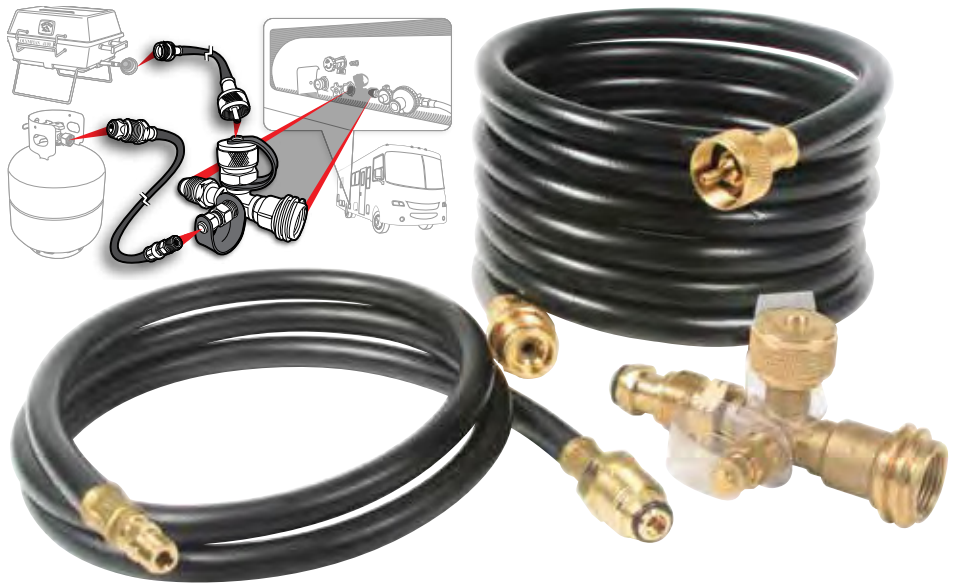

BRASS TEE WITH FOUR PORTS, 5' HOSE AND 12' HOSE

Mounts in-line between supply and regulator on a motorhome to allow hookup of an auxiliary propane cylinder and the connection of an additional propane appliance (such as a tabletop grill, camp stove, or lantern). Provides excess flow protection in case of broken gas line. Includes propane tee (female P.O.L./male ACME thread x excess flow soft nose P.O.L. x 1"-20 male throwaway cylinder thread x 1/4" inverted flare), 12' extension hose with male x female swivel 1"-20 female throwaway cylinder threads and 5' supply hose with excess flow soft nose P.O.L. x 1/4" inverted male flare connections.

59123 4-Port Tee and Hoses

59113 4-Port Tee Only