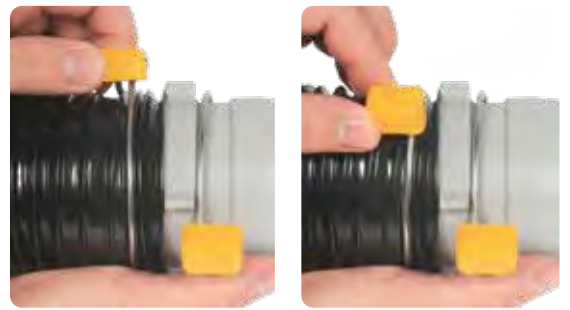

39481 Bayonet Fitting w/ Twist-it Clamp

39491 Lug Fitting w/ Twist-it Clamp

Elbow w/4-in-1 Adapter

Lug Fitting

Bayonet Fitting

Easy Slip

Easy Slip sewer hose fittings are the most user-friendly fittings available today. Camco's Easy Slip fittings are made in the USA with engineering-grade resins for strength and durability.