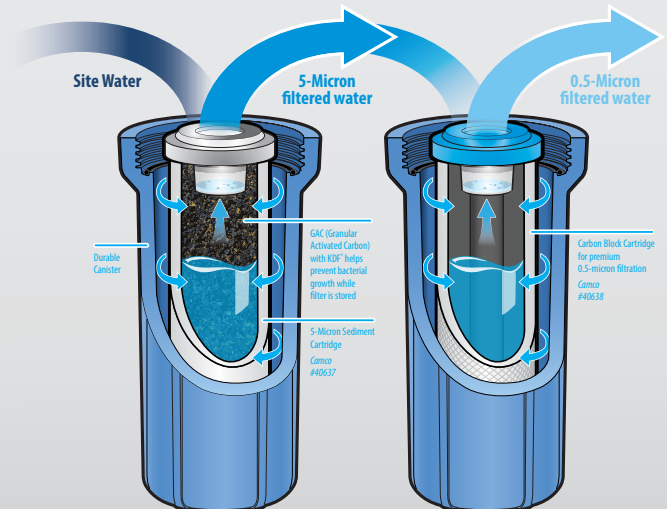

COMPLETE KIT!

For more information, please visit www.camco.net

Fresh Water

EVO PREMIUM WATER FILTER WITH REPLACEABLE CARTRIDGE

Protects against bad taste, odors, sediments, bacteria, chlorine and much more. Includes filter housing, one extension hose and one replaceable premium spun polymer filter cartridge. Filtration begins with water traveling through a porous shell with openings no greater than 5 microns in diameter. Filtered water then passes through a bed of KDF® and GAC (Granulated Activated Carbon) for further filtration and bacteria control. Fresh, clean, great-tasting drinking water. For exterior use.