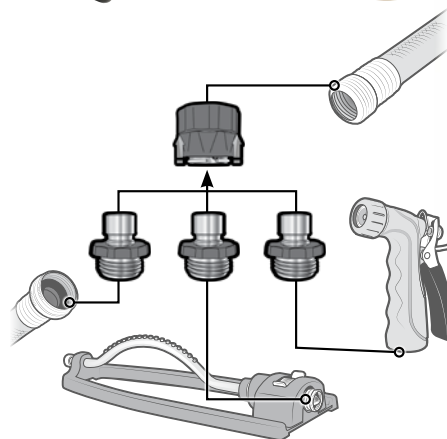

QUICK HOSE CONNECT VALUE PACK

Includes two extra male connectors. Connect/Disconnect quickly between water hose and multiple attachments (such as spray nozzle, sprinkler, water hose, pressure washer, and many more!) Shuts off automatically when disconnected. Use at your home, RV, boat or campsite—anywhere with a standard water hose hookup! Solid brass construction provides years of service.

- **20136** Quick Hose Connect Value Pack