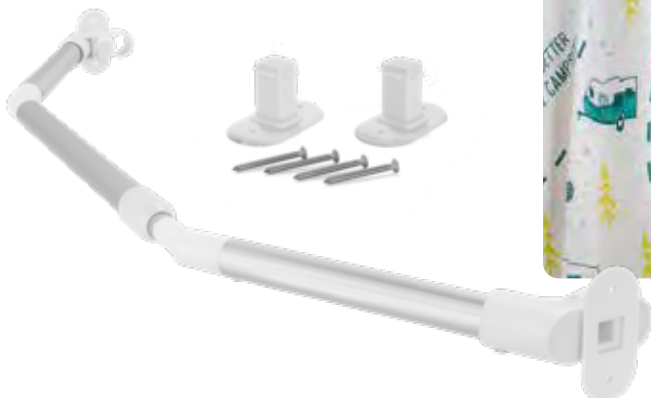

SHOWER EXTENDER CURTAIN ROD

Camco's RV Shower Extender Curtain Rod increases your RV's shower space. It pivots outward to maximize your shower area and pivots inward to maximize your bathroom space while not showering. The inward position is also great for air drying laundry, so water does not drip on your bathroom floor. This shower curtain rod is compatible with 35" to 42" RV showers.

- 43764 Shower Extender Curtain Rod