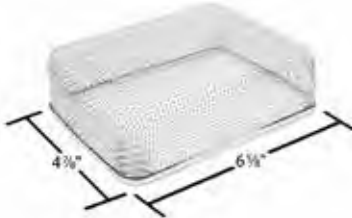

FUR500 For Atwood / Hydroflame water heater vents with no access door.

42144 FUR500 for Furnace Vents

FUR600 For Atwood AFMD model furnace vents.

42155 FUR 600 for Furnace Vents