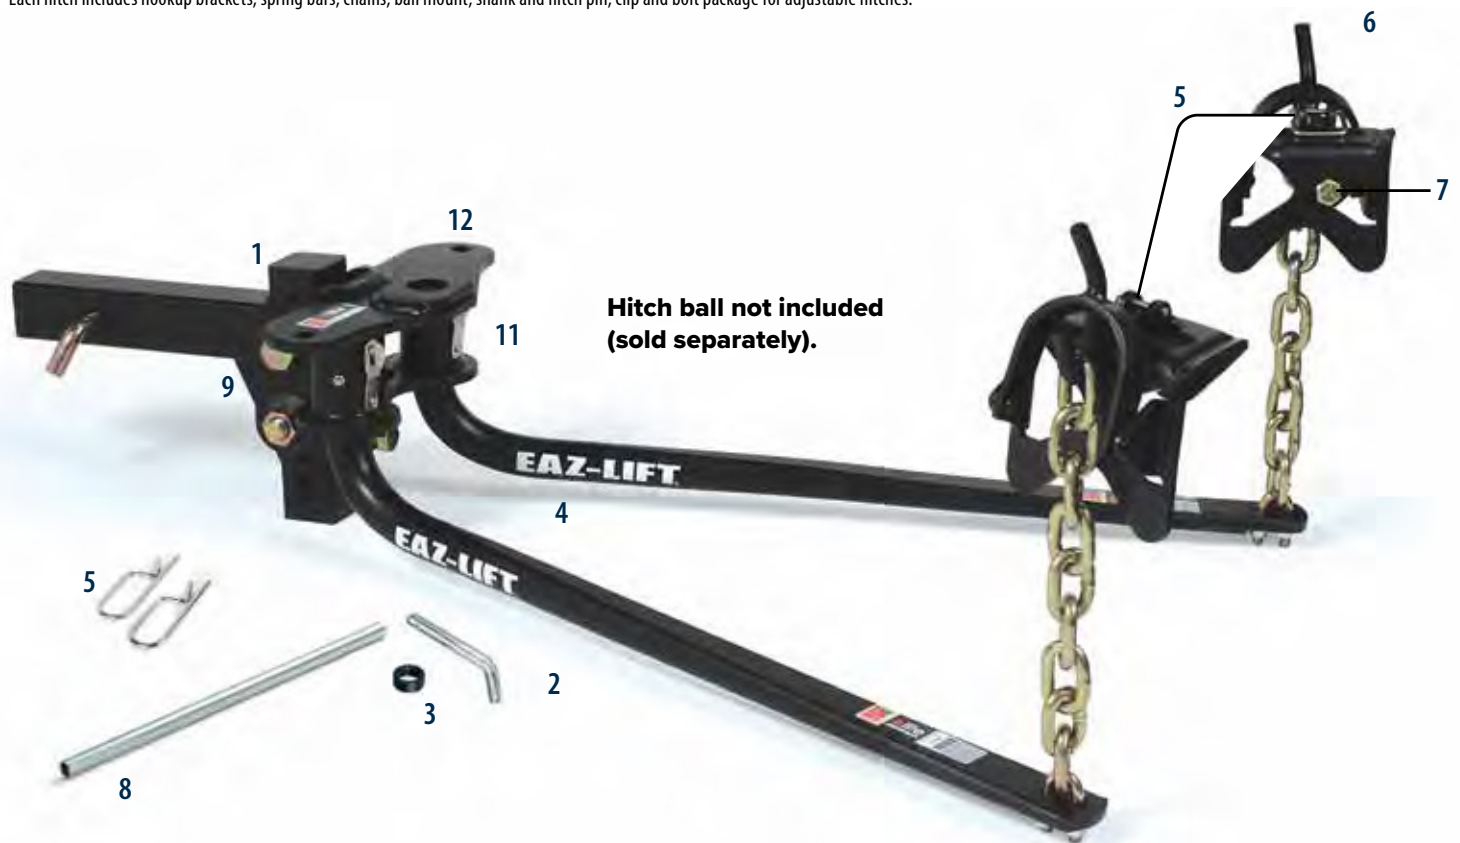

ROUND BAR WEIGHT DISTRIBUTING HITCHES Over five decades ago, Eaz-lift became the first patented weight distributing system in North America. Designed with fewer parts, forge-tapered round spring steel bars provide a smoother ride with interchangeable bars that have positive latching action for operation. Eaz-Lift has a broad selection of weight distributing hitches that include right and left hand sway control mounts and bolt-together ball mounts, providing adjustability of ball height and ball mount angle. Each hitch includes hookup brackets, spring bars, chains, ball mount, shank and hitch pin, clip and bolt package for adjustable hitches.