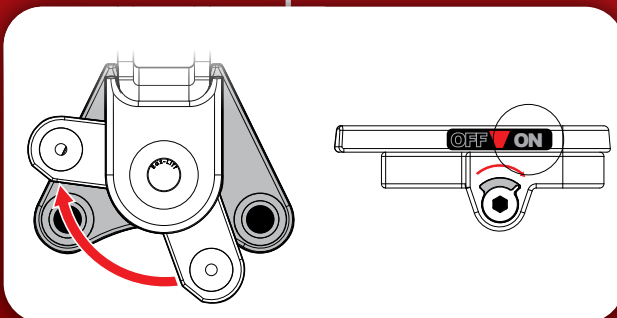

Weight Distribution Just Got Better

Sway control • No need to grease bars

Easier hookup • Quiet operation