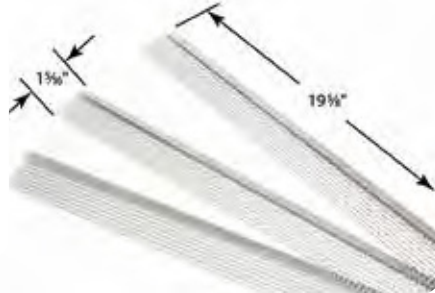

RS500 For RV refrigerator vents with 19 3/4" louver openings - except Dometic.

42148 RS500 for RV Refrigerator Vents