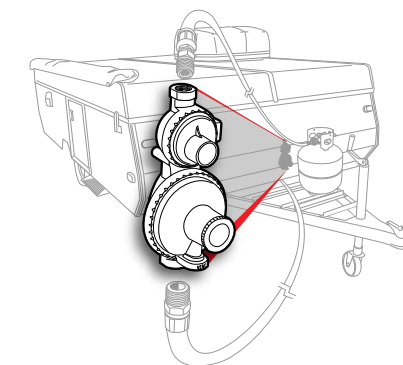

TWO STAGE PROPANE REGULATOR

Integral first and second stages ensure a smoother, more consistent flow of gas to all appliances. CSA Listed. Inlet: 1/4" NPT. Outlet: 3/8" NPT. Outlet pressure: 11" WC. BTU Capacity (propane): 160,000 BTU/HR.

59313 Vertical Mount

59323 Horizontal Mount

59333 Horizontal Mount with P.O.L.

59344 Covers for Two-Stage Regulators, 2pk