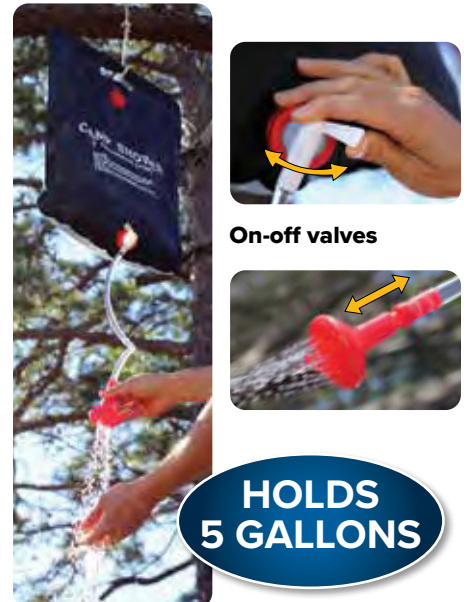

51368 Camp Shower

On-off valves

HOLDS 5 GALLONS