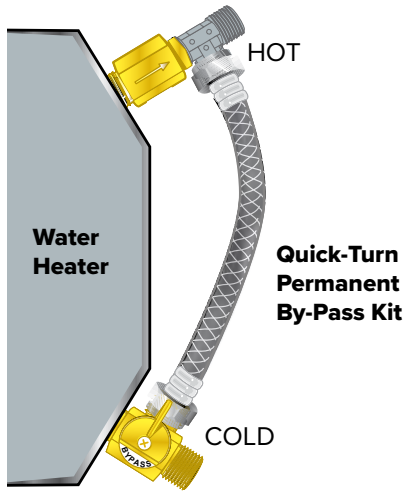

Camco offers a complete line of by-pass kits for a lifetime of durable performance. By-pass kits allow you to bypass your water heater when winterizing—saving you money on antifreeze.

QUICK-TURN PERMANENT BY-PASS KIT Save on antifreeze when you winterize with this easily-installed water heater By-Pass Kit. Sturdy, brass backflow preventer and 100% shut-off valve lets you bypass the water heater with a single turn. Patented.

35983 Quick-Turn Kit