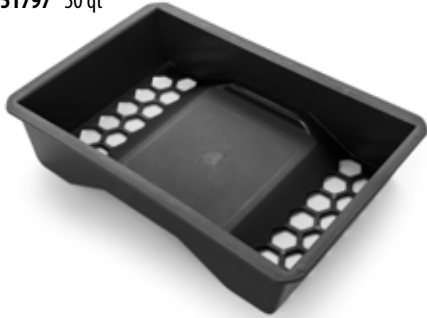

CURRITUCK COOLER DRY BASKET The Currituck Cooler Dry Basket helps prevent food from becoming soggy or wet over time. It keeps food cold, but dry by storing them above the ice. Simply hang the basket onto the interior lip of your Currituck Cooler and you'll be good to go.

51796 30 qt
51797 50 qt