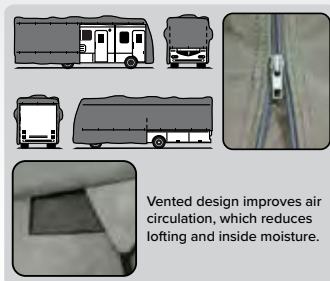

Vented design improves air circulation, which reduces lofting and inside moisture.

HEAVY-DUTY ZIPPERS
 Integrated zippers for easy access to doors and storage with cover in place!

SLIDE-IN CAMPER COVERS