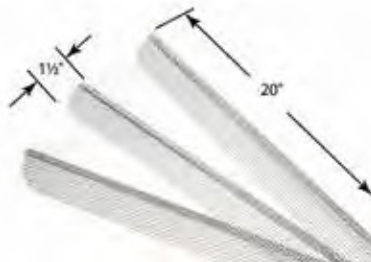

RS600 For Dometic RV refrigerator vents with 20" louver openings.

42149 RS600 for RV Refrigerator Vents