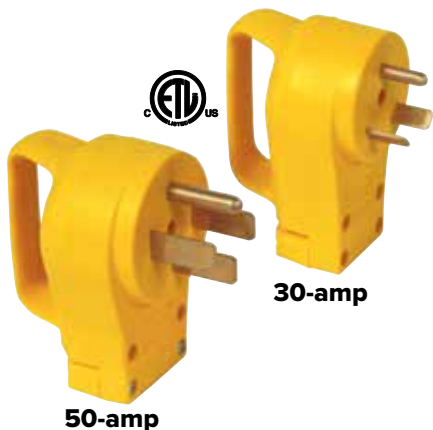

POWER GRIP REPLACEMENT PLUGS

Replace your power cord plugs using the Power Grip replacements with handle for ease of use. Patented.

- **55245** 30-AMP, NEMA TT-30P
- **55242** 30-AMP, NEMA TT-30P, Bulk
- **55255** 50-AMP, NEMA 14-50P
- **55252** 50-AMP, NEMA 14-50P, Bulk