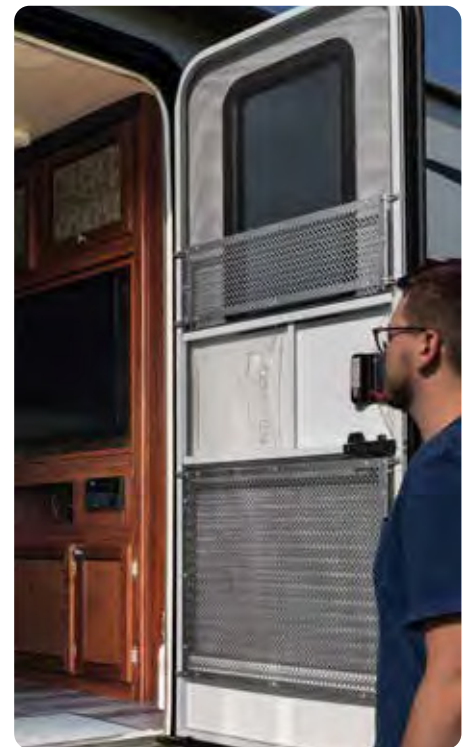

PREMIUM ALUMINUM SCREEN DOOR GRILLES

Camco's Premium Upper RV Screen Door Grilles help protect your RV screen door while adding a great, decorative look. They add a sturdy feel to your RV door and save repairs to screens. The grilles help prevent children and pets from pushing through the screen. The small grille measures 7 5/8-inches (L) x 24 1/4-inches (W) and adjusts from 24-inches to 29-inches wide. The large grille measures 24 1/4-inches (L) x 20 1/4-inches (W) and adjusts from 20-inches to 29-inches wide. Includes all necessary hardware for easy installation.

43994 Screen Door Premium Aluminum Grille, Small (E/F)

43995 Screen Door Premium Aluminum Grille, Large (E/F)