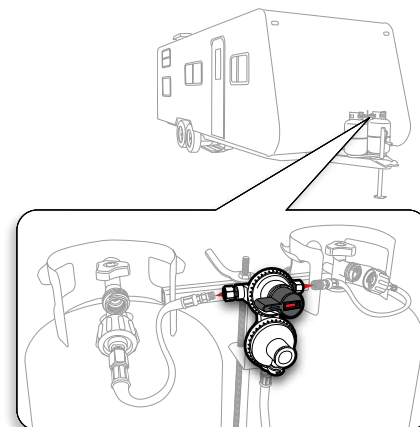

AUTOMATIC CHANGEOVER TWO-STAGE REGULATOR

For RVs with a dual propane tank hookup. Regulator maintains constant gas pressure and automatically changes from the empty tank to the full one. Allows removal of empty cylinder for refill without interrupting propane supply. Inlet: 1/4" SAE inverted flare. Outlet: 3/8" NPT female. BTU rating: service cylinder: 210,000 BTU/HR; reserve cylinder: 130,000 BTU/HR.

59005 Automatic Changeover Regulator