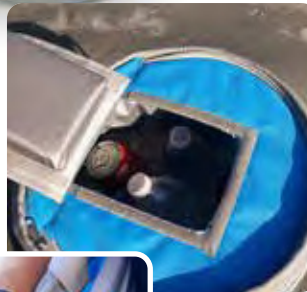

51995 Blue w/ Bottle Opener

FOLDING RAKE Keep your campsite neat with this full-size compact-able rake. Opens to 60" long with a 22" wide rake end. Folds down to 29" x 8" to easily fit in a storage compartment.