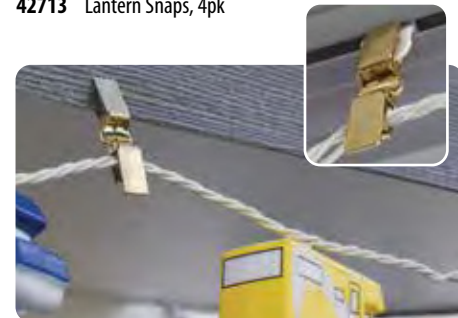

LANTERN SNAPS Attach patio lights, screens, canvas or poly film to your awning quickly and easily. Open one end, snap to awning fabric, then snap the other end to the lights, or push the flexible tabs into the awning roller bar channel and attach the snaps to the tabs. Durable metal construction.

- 42713 Lantern Snaps, 4pk