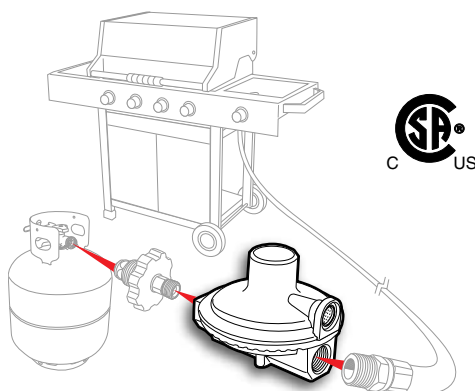

SINGLE STAGE PROPANE REGULATOR

For connecting a free-standing gas bottle to a grill or other low-pressure gas appliance. Maintains a constant 11" w.c. propane pressure. 200,000 BTU/HR.

59013 Single Stage Regulator