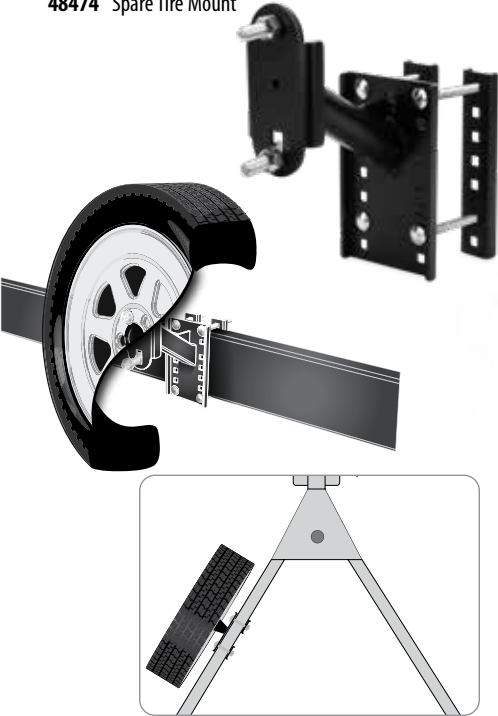

EAZ-LIFT SPARE TIRE MOUNT The Camco Eaz-Lift Spare Tire Mount is an easy way to create an exterior spare tire location on your trailer. The durable, powder-coated steel mount easily attaches to your trailer with included zinc-plated hardware without the need for drilling. Spare Tire Mount fits trailer tongues up to 6" tall and is compatible with 4 lug X 4" diameter hole pattern, 5 lug X 4.5" diameter hole pattern, and 5 lug X 4.75" diameter hole pattern.

48474 Spare Tire Mount