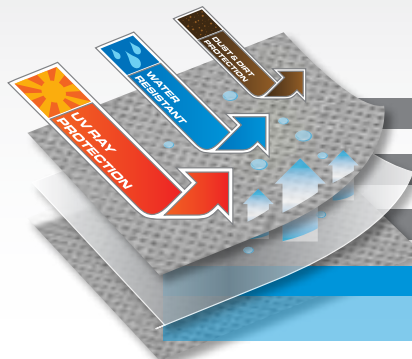

2-YEAR LIMITED WARRANTY

3 HIGH-TECH LAYER PROTECTION

1. SPUN BOND POLYPROPYLENE
   - MICROPOROUS FILM BREATHABLE
   - SPUN BOND POLYPROPYLENE
   - MICROPOROUS BREATHABLE FILM
2. High-tech breathable middle layer repels rain and snow while allowing trapped moisture to escape.