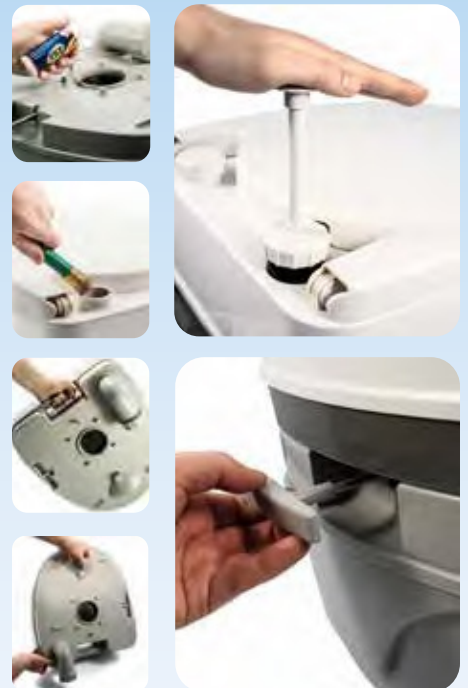

MORE FEATURES!