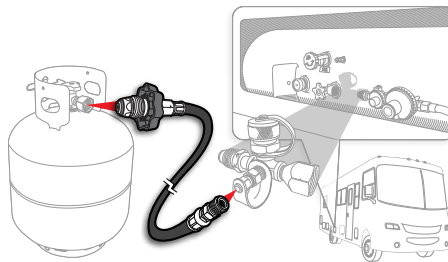

90° PROPANE TEE WITH 12' HOSE

Connects to camper or trailer propane cylinder to allow connection of an additional propane appliance (such as a tabletop grill, camp stove, or lantern). Provides thermal protection in case of fire and excess flow protection in case of broken gas line. Includes propane tee (Type 1 ACME nut x female P.O.L. and male ACME thread x 1"-20 male throwaway cylinder thread) and 12' extension hose with male x female swivel 1"-20 female throwaway cylinder threads.

- 59143 90° Tee and Hose
- 59133 90° Tee Only

Connects to ACME (new style) and P.O.L. (old style) connections

PROPANE SUPPLY HOSE Replacement hose for Propane Kits 59123 and 59125. Excess flow soft nose P.O.L. x 1/4" Inverted male flare. Connects a propane cylinder to any device that has a 1/4" inverted female flare connection.

- 59033 5'
- 59035 12'

PROPANE HOSE ASSEMBLY For use with an existing gas supply to connect an appliance equipped with a 3/8" male flare. 3/8" female flare x 3/8" female flare.

- 59913 3'

PROPANE EXTENSION HOSE Replacement for 12' hose in the following propane connection kits: 59123 (4-Port Tee with 12' Hose and 5' Hose) 59103 (3-Port Tee with 12' Hose) 59143 (90° 4-Port Tee with 12' Hose) M x F swivel 1"-20 female throwaway cylinder threads.

- 59045 5'
- 59043 12'