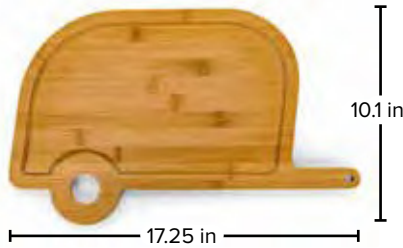

LIFE IS BETTER AT THE CAMPSITE RV BAMBOO CUTTING BOARD

Camco's Life is Better at the Campsite RV Shaped Bamboo Cutting Board is made of durable, premium quality bamboo construction. It is perfect for cutting vegetables, fruits, meats and cheese. Measures 17.25" (H) x 10.10" (W) with a usable surface space of 12" (H) x 7.25" (W)

53089 LIBATC RV Bamboo Cutting Board