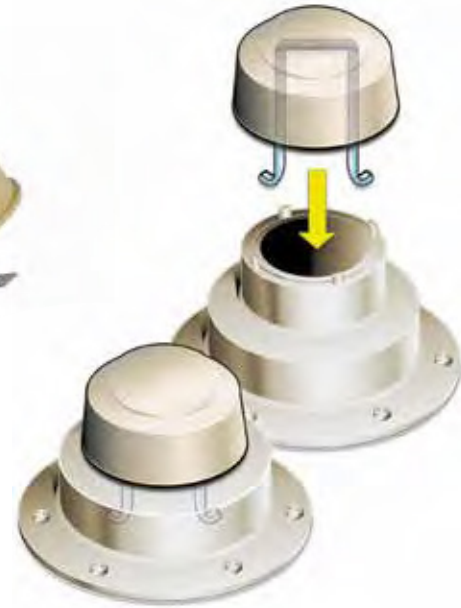

REPLACE-ALL PLUMBING VENT CAP

Separate cap fits up to a 2" pipe. Features spring tension attachment, which eliminates the need to replace the entire vent just because of a lost cap top.

- 40134 Beige, 6/ctn
- 40034 Polar White, 6/ctn
- 40137 Black, 6/ctn