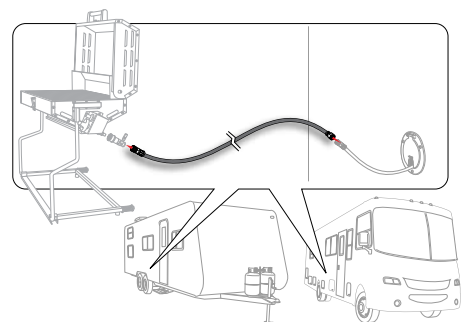

PROPANE APPLIANCE EXTENSION HOSE

- 59883 5'