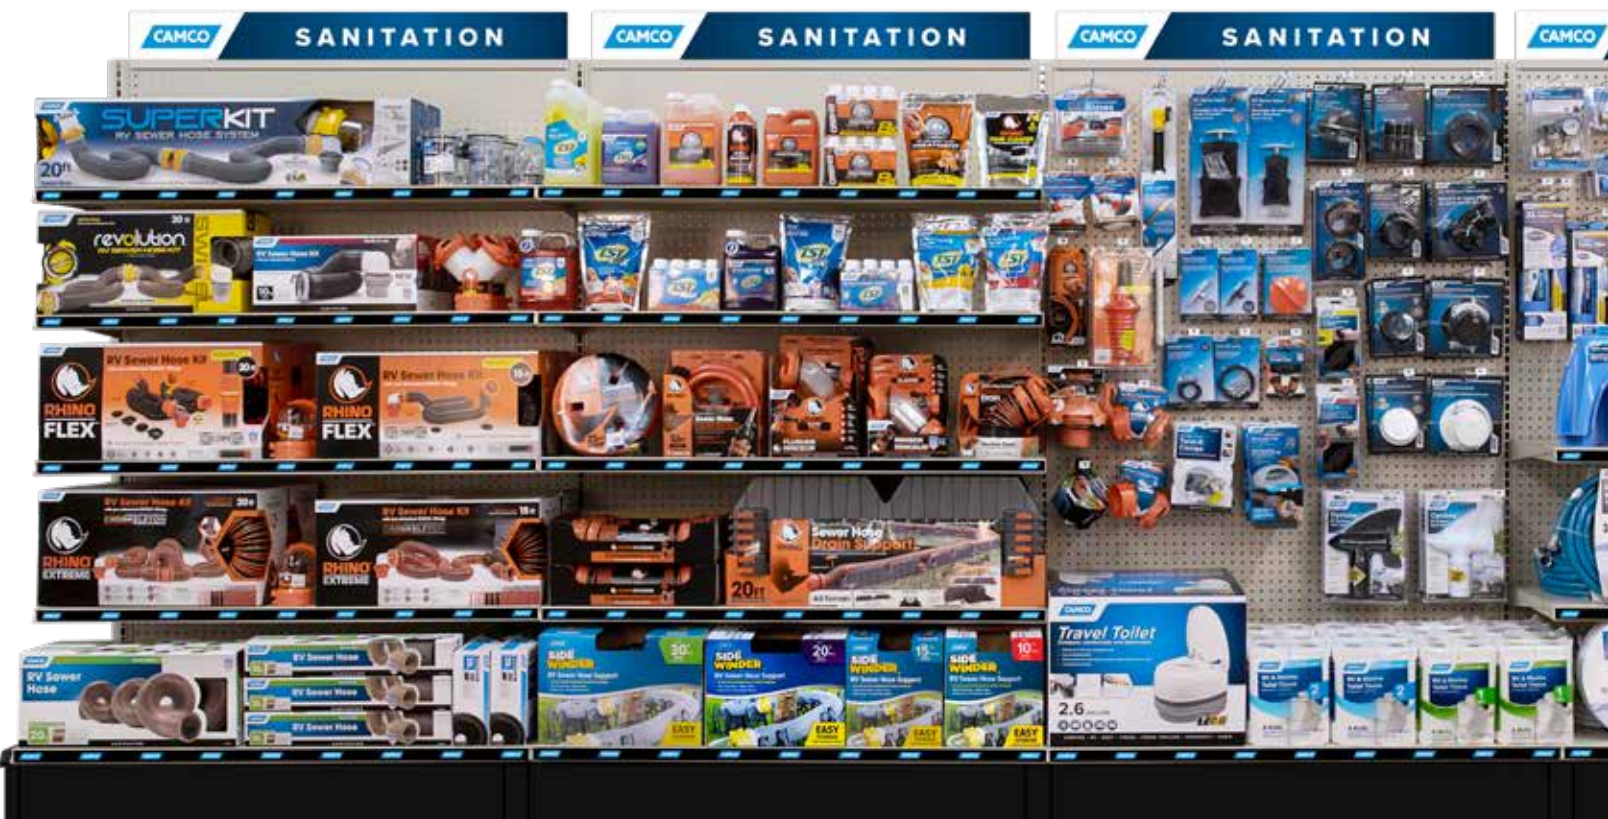

SUPER STORE

Super Store #61430

Be the RV retailer with everything with the Camco Super Store. Never miss a potential sale by offering a complete line of RV products and accessories. Customers will experience a vast range of quality products in electrical, hardware, stabilization, housewares, outdoors, awning, freshwater and sanitation systems. This selection covers the essentials, offers quality choices and helps create a smooth, trouble-free RVing experience. Have all the solutions for your customers' needs with the Camco Super Store. Over 280 SKUs. Header signs, scanner hooks and shelf strips included.

See full listing beginning on page 66

Pricing and product mix subject to change. Shelving not included.
Please contact your sales representative to purchase displays.