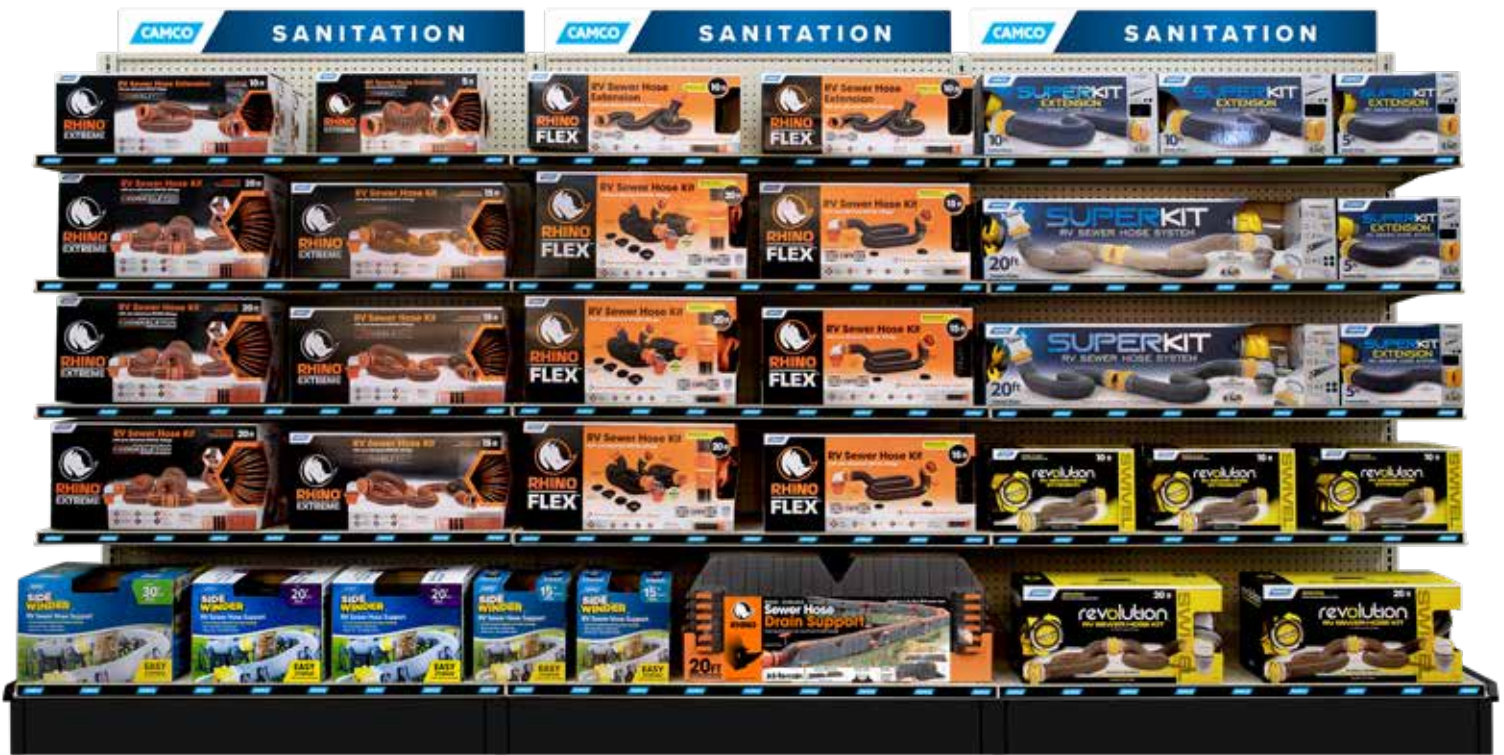

60007

Sewer Hose 12-ft Set

Call attention to these essential sewer hose items. From easy-to-use sewer hose kits, extensions and supports, there's a Camco sewer hose product that's perfect for your customers' RV sanitation needs. Display includes header signs.

Pricing and product mix subject to change. Shelving not included. Please contact your sales representative to purchase displays.

Stock #	Description	Qty
39623	360 Revolution 10' HD Sewer Hose Extension w/Swivel Fittings	6
39625	360 Revolution 20' HD Sewer Hose Kit	4
39659	SUPER KIT 20' RV Sewer Hose Kit	8
39662	SUPER KIT 5' Sewer Hose Extension	6
39663	SUPER KIT 10' Sewer Hose Extension	4
39741	RhinoFLEX 20' Sewer Hose Kit w/4-in-1, Elbow, Caps	8
39761	RhinoFLEX 15' Sewer Hose Kit w/4-in-1, Elbow, Caps	8
39764	RhinoFLEX 10' Sewer Hose Extension w/Swivel Bayonet & Lug	4
39765	RhinoFLEX 5' Sewer Hose Extension w/Swivel Bayonet & Lug (not shown)	6

Stock #	Description	Qty
39861	RhinoEXTREME 15' Sewer Hose Kit w/Swivel Fit, 4-in-1, Elbow, Caps	8
39863	RhinoEXTREME 10' Sewer Hose Extension w/Swivel Bayonet & Lug	4
39865	RhinoEXTREME 5' Sewer Hose Extension w/Swivel Bayonet & Lug	6
39867	RhinoEXTREME 20' Sewer Hose Kit w/4-in-1, Elbow, Caps	8
43041	Sidewinder 15' Plastic Sewer Hose Support	2
43051	Sidewinder 20' Plastic Sewer Hose Support	4
43061	Sidewinder 30' Plastic Sewer Hose Support	1
43071	Rhino Sewer Hose Drain Support	2