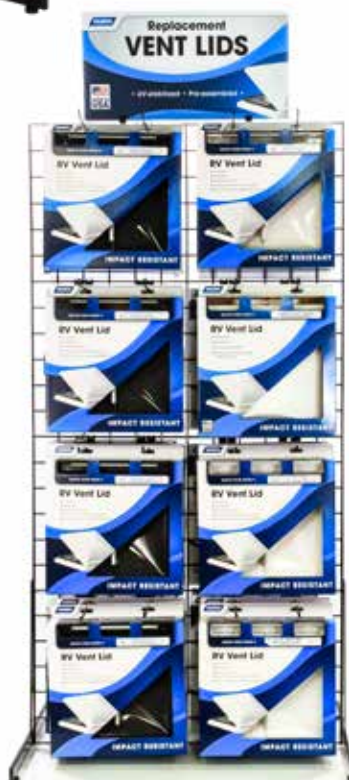

Stock #	Description	Qty
40154	Vent Lid, Jensen pre '94 pin, White	6
40153	Vent Lid, Jensen Metal Base '94 up, White	6
40155	Vent Lid, Ventline pre '08/Elixir '94 up, White	6
40156	Vent Lid, Elixir pre '94, White	6
40151	Vent Lid, Ventline '08 up, White	6
40177	Vent Lid, Ventline pre '08/Elixir '94 up, Black	6
40161	Vent Lid, Ventline pre '08/Elixir '94-up White(Polycarb)	6
40146	Vent Lid, Ventline pre '08/Elixir '94 up, Smoke	6