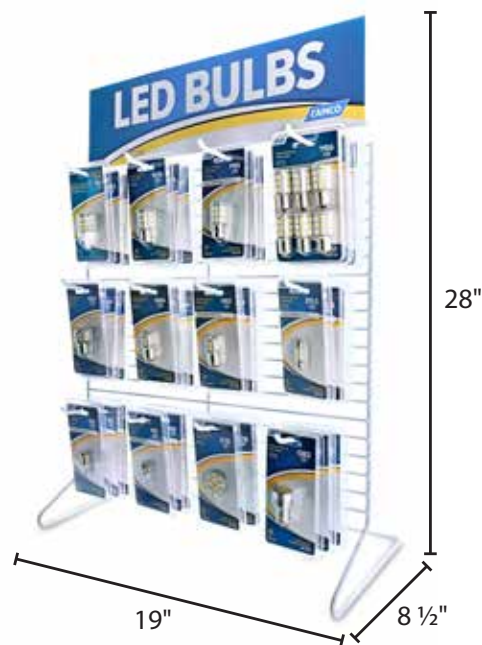

LED Wire Rack Tabletop Display

This eye-catching tabletop display will keep everything organized without taking up a lot of space. It perfectly highlights items your customers will love while being extremely space-efficient.

Pricing and product mix subject to change. Please contact your sales representative to purchase displays.

Stock #	Description	Qty
54601	1003 (BA15S) 13-LED 160lm, Bright White 1//pack	6
54605	1156/1141/1073/93 (BA15S) 27-LED 285lm, Bright White	6
54607	1156/1141/1073/93(BA15S)27-LED 285lmBrightWht6/pack	6
54617	1383 (BA15S) 3-LED 150lm, Spotlight 1/pack	6
54621	194/906 (T10 Wedge) 5-LED 60lm, Bright White	6
54623	921/922/912 (T10 Wedge) 9-LED 95lm, Bright White	6
54627	JC10 Bi-Pin (G4 Chip) 12-LED 165lm, Bright White	6
54631	1076 (BA15D) 27-LED 285lm, Bright White 1//pack	6
54633	921 (T10 Wedge) 27-LED Bright White 1//pack	6
54637	211/211-2/212-2 (Festoon), 2-LED 25lm, Bright White	6
54648	1004 (BA15D) 13-LED 160lm, Bright White 1//pack	6
54650	LED - 1157/1016 (BAY15D-Index) 13-LED 140lm, Bright White	6