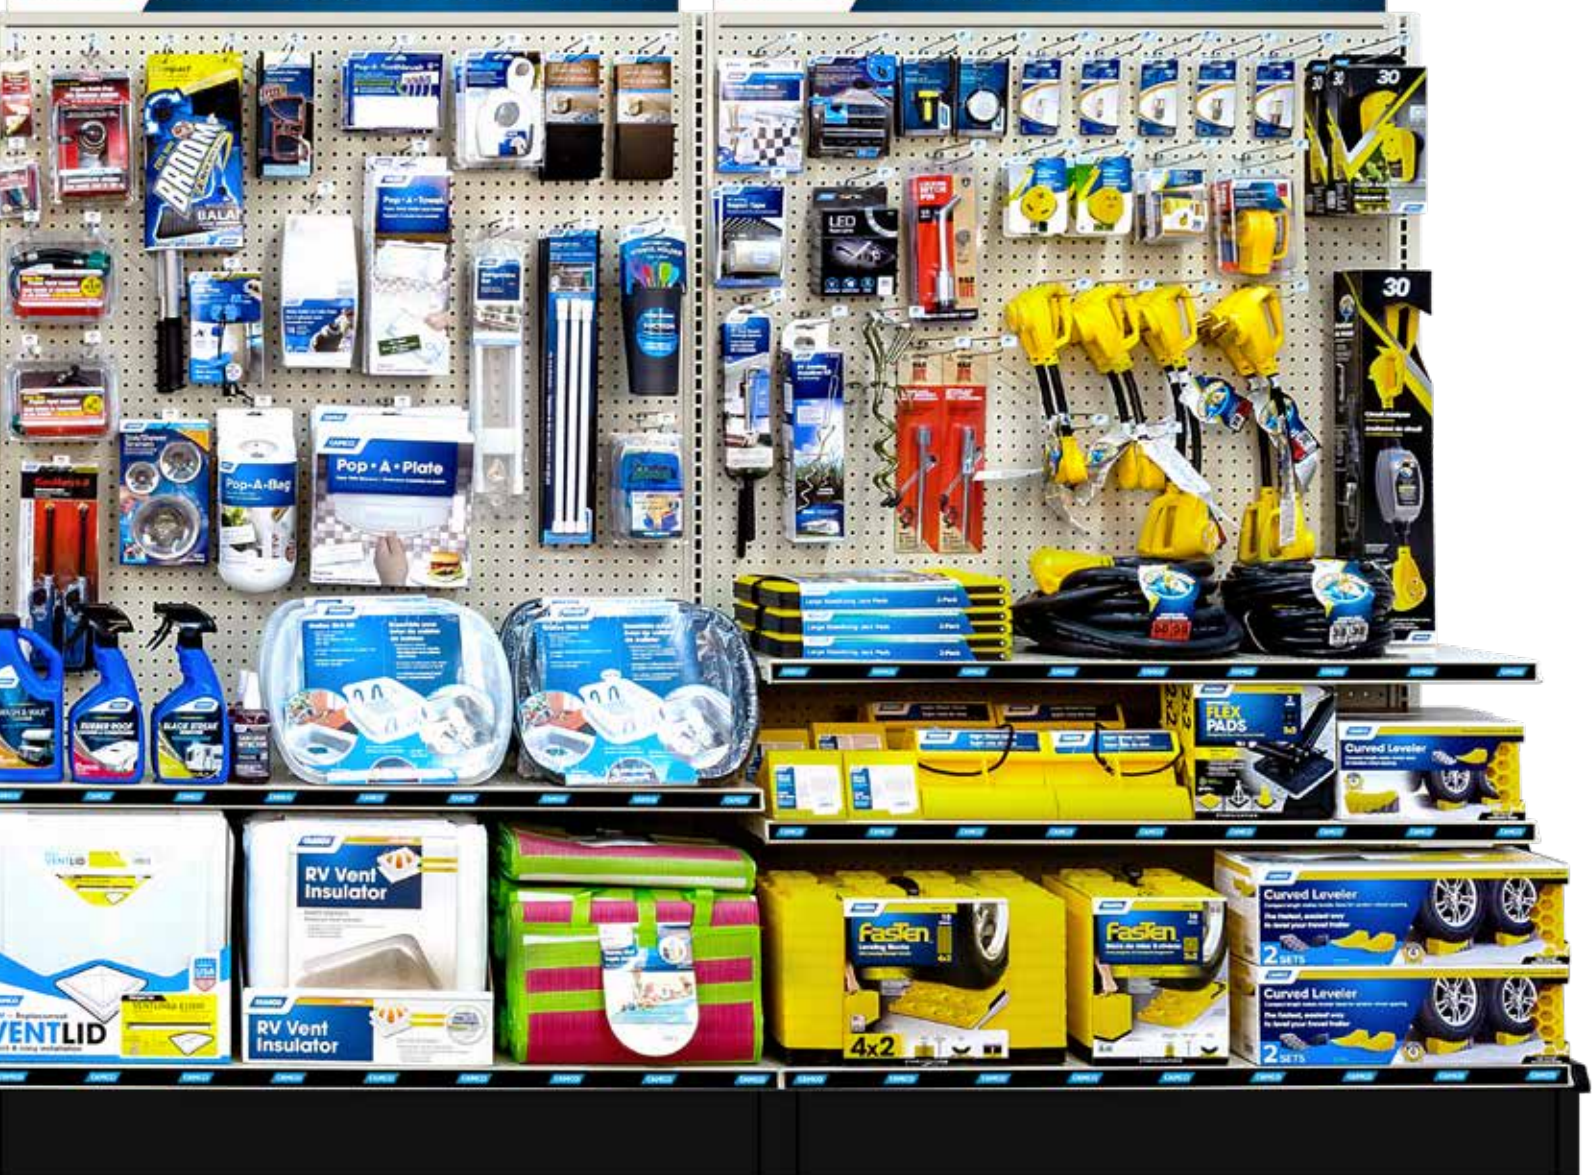

CAMCO RV ACCESSORIES

CAMCO RV ACCESSORIES