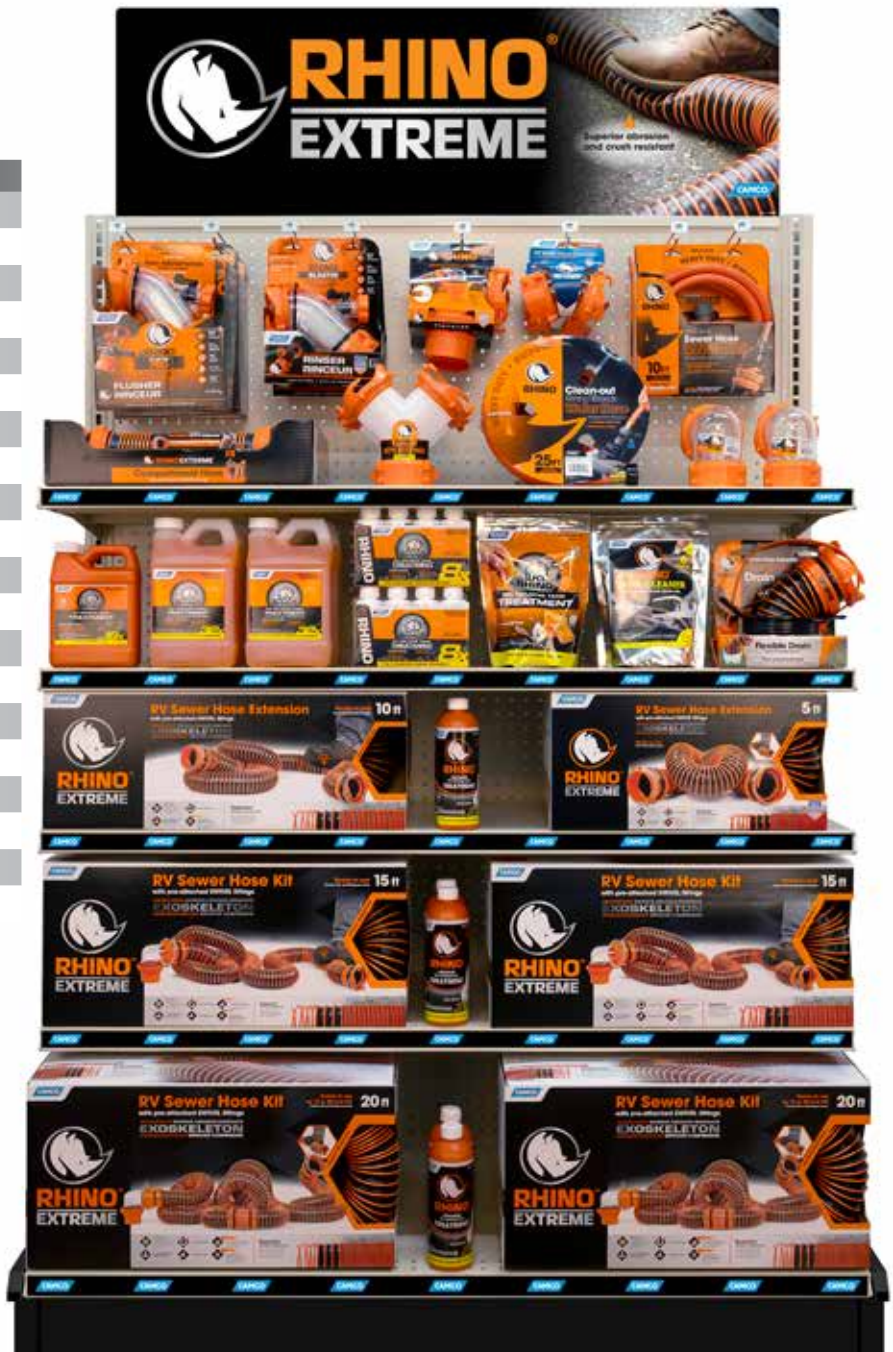

61043

Rhino® Extreme Endcap

The RhinoEXTREME Endcap features every length of RhinoEXTREME Sewer Kit your customers could need, from the two-foot compartment hose to the twenty-foot complete kit. Display includes header sign.

Pricing and product mix subject to change. Shelving not included. Please contact your sales representative to purchase displays.

Stock #	Description	Qty
22990	RhinoFLEX 25', Clean Out Gray/Black Water Hose, 5/8" ID	3
22999	RhinoFLEX 10', Clean Out Hose System, with Rinse Cap	3
39080	Rhino Blaster	4
39085	Rhino Blaster Pro, w/Gate Valve	4
39319	Sewer Hose Seal, Flexible 3-in-1 w/RhinoEXTREME and Handle	3
39736	RhinoFLEX Elbow & 4-in-1 Adapter w/Swivel Bayonet Fitting	4
39812	RhinoFLEX Wye	6
39847	RhinoFLEX 45 Degree Swivel Fitting, Clear	4
39855	RhinoEXTREME 2' Compartment Hose, PDQ	3
39857	RhinoFLEX 90 Degree Swivel Fitting, Clear	4
39861	RhinoEXTREME 15' Sewer Hose Kit w/Swivel Fit, 4-in-1, Elbow, Caps	2
39863	RhinoEXTREME 10' Sewer Hose Ext w/Swivel Bayonet & Lug	4
39865	RhinoEXTREME 5' Sewer Hose Ext w/Swivel Bayonet & Lug	6
39867	RhinoEXTREME 20' Sewer Hose Kit w/4-in-1, Elbow, Caps	4
41511	RhinoFLEX Toilet Chemical Singles, 8-4 oz. Bottles	4
41512	RhinoFLEX Toilet Chemical, 16 oz.	6
41513	RhinoFLEX Toilet Chemical, 32 oz.	6
41514	RhinoFLEX Toilet Chemical, 64 oz.	4
41519	RhinoFLEX Drop-Ins, 10/bag	4
41560	Rhino Holding Tank Cleaner Drop-Ins 6/bag	4