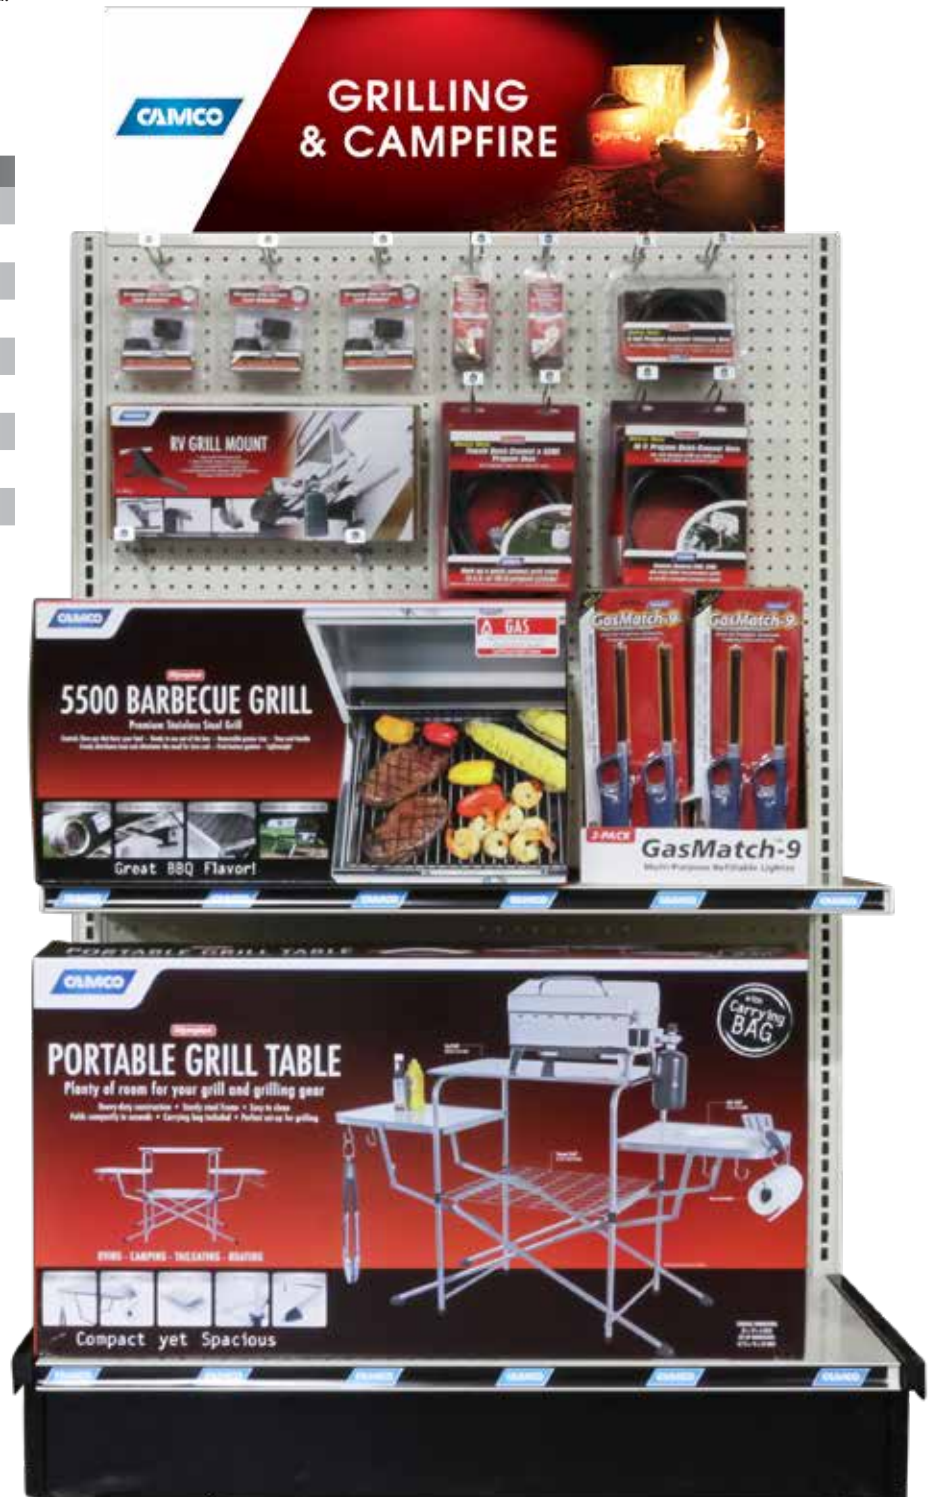

61140

Grilling Accessories Endcap

Offer your customers everything they need to enjoy cooking-out at their campsite. An endcap featuring our most popular grilling accessories including grills, lighters and accessories. Display includes header sign.

Pricing and product mix subject to change. Shelving not included. Please contact your sales representative to purchase displays.

Stock #	Description	Qty
57282	Propane Quick-Connect Hose, 10'	4
57293	Deluxe Grilling Table	1
57305	Olympian 5500 SS RV Grill	1
57473	Olympian GM9 Gas Match-2/pack **HAZMAT**	12
57629	Hose-Propane 6' w/Reg, Female QC w/Shut-Off Valve, ACME	4
58090	Grill Mount-Universal, RV	4
59023	Propane Gauge/Leak Detector, Clamshell	4
59883	LP App Ext Hose-5', 1/4" Male Pipe x 1/4" Female Pipe	4
59903	LP Quick Connect, 1/4" NPT x Full Flow Male Plug	6