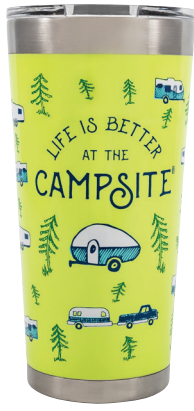

Magnetic Bottle Opener

53305

NEW 2-PACK COLORS

Wine Tumbler Sets

- 51915 – Blue / Pink
- 51916 – Green / Yellow
- 51917 – Navy / Peach
- 53484 – Blue / Blue
- 53485 – Black / Black

CAN'T GET ENOUGH?

Get the most popular colors at once with our new Wine Tumbler 4-Pack.

Wine Tumbler 4-Pack

53068 – Green / Yellow / Blue / Pink

Painted Tumbler

- 53055 – Orange Tumbler, 20 oz
- 53056 – Orange Tumbler, 30 oz
- 53057 – Cool Blue Tumbler, 20 oz
- 53058 – Cool Blue Tumbler, 30 oz
- 53061 – Coral Pink Tumbler, 20 oz
- 53062 – Coral Pink Tumbler, 30 oz
- 53063 – Green Tumbler, 20 oz
- 53064 – Green Tumbler, 30 oz
- 53323 – Navy Tumbler, 20 oz
- 53324 – Navy Tumbler, 30 oz