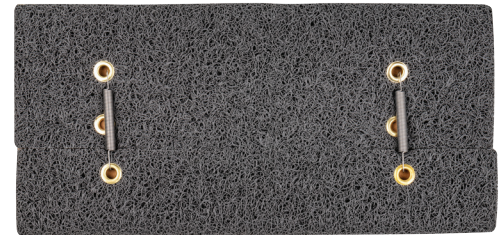

**Pop-Up Utility Container
18-INCH TALL / 13 GALLONS**

- 42988 – RV Pattern

WE
GO
RA
TO
S

**Retro RV
Welcome Mats**
26-INCHES x 15.5-INCHES

- 53114 – Class C
- 53116 – Travel Trailer

Welcome Mats
26.5-INCHES x 15-INCHES

- 53198 – Brown / Green
- 53199 – Teal / White
- 53200 – Gray / White
- 53201 – Blue / Orange
- 53447 – Beach Bum, Teal
- 53449 – Camo

**Welcome Home
Step Rug**

- 53195 – 23-Inch Step Rug
- 53196 – 18-Inch Step Rug