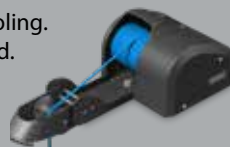

Pontoon 35®

1. Maximum rode weight 35 lb.
   - Power up/down with anti-reverse internal clutch to prevent free-spooling. 60 fpm no-load rope retrieval speed.
   - Integrated Davit
2. **69003 T10109-G3**