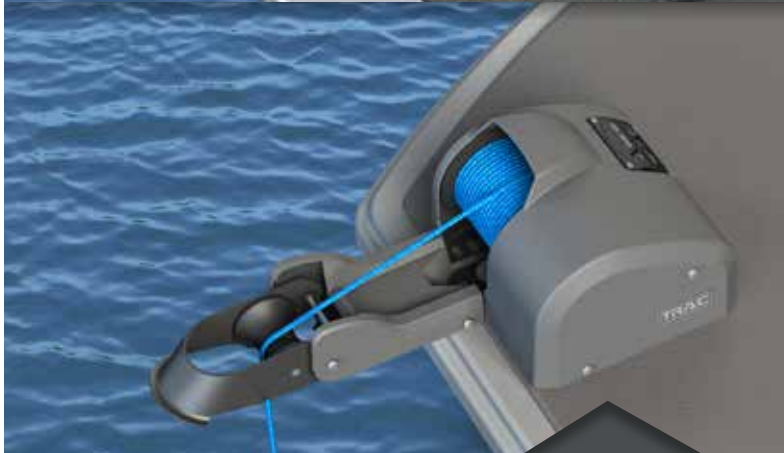

**Deckboat 40™
AutoDeploy**

1. 3 button operation – UP / DOWN / AUTO DEPLOY
   - Integrated davit
   - 40 lb maximum rode weight
   - Wireless remote control included
2. **69005 T10219-G3**

**Auto
Deploy**

Deploy the anchor with a single touch

Push-button AutoDeploy automatically lowers the anchor, releasing rope until the anchor touches bottom. When slack in the rope becomes tight, rope is automatically released in short lengths or can be locked with the touch of any switch or remote button. Automatically releases the rope needed to hold the boat in position. When the anchor stops letting rope out, press the "lock" or any other switch button. Great for fishing to allow a "controlled" drift.