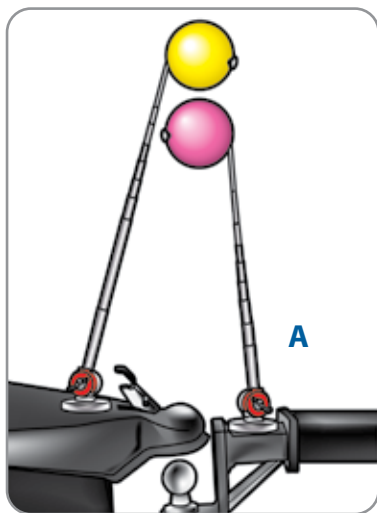

- One-person hook-up on the first try every time
- Guides extend to 50" for easy viewing
- Takes guesswork out of lining up your hitch
- Attach one guide to tow vehicle and one to trailer
- System works with virtually any tow vehicle and trailer