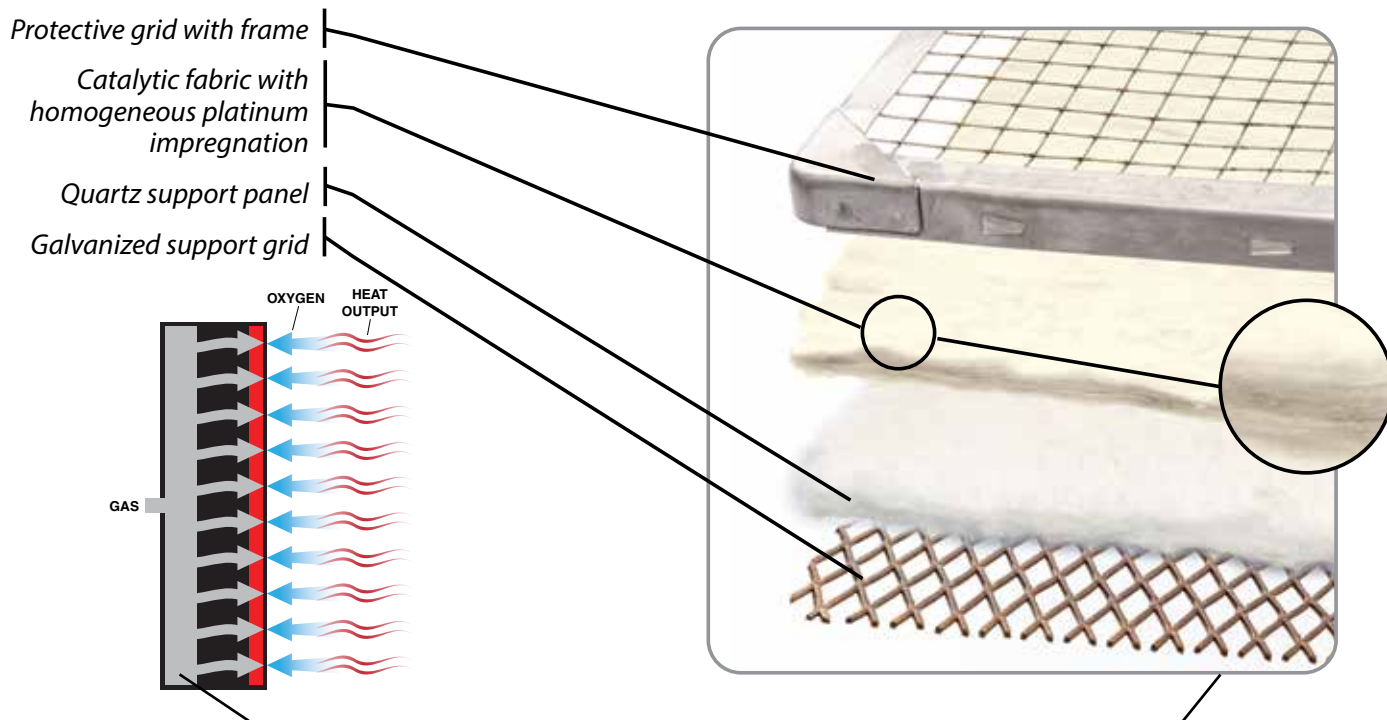

The Olympian Catalytic Heating Element

features a high porosity spongy texture which allows for perfect transport of the oxygen needed for combustion. The catalytic heating element is evenly impregnated with platinum, guaranteeing optimal oxidation of gas and elimination of the mix of dangerous gas emissions.

Platinum Catalytic heating system for all models

Olympian Platinum-saturated Catalytic Element

CHOOSE THE WAVE HEATER THAT'S RIGHT FOR YOU

	WAVE 3	WAVE 6	WAVE 8
Low pressure LP gas	•	•	•
BTU Output	1600 to 3000	3200 to 6000	4200 to 8000
Fuel Consumption at maximum output	1/8 lb/hr.	1/4 lb/hr.	1/3 lb/hr.
Gas Connection	3/8" SAE Flare	3/8" SAE Flare	3/8" SAE Flare
Height	11-3/4"	17-7/8"	21-1/4"
Width	10-1/4"	12-13/16"	15"
Depth	3-1/2"	4"	4"
Weight	6 lbs.	12 lbs.	14 lbs.
Typical RV Size *	up to 12'	up to 18'	up to 23'
Room Area Heated *	100 sq. ft.	200 sq. ft.	300 sq. ft.
Ignition	Piezo Spark	Piezo Spark	Piezo Spark
Vertical Wall Hung	•	•	•
Horizontal Wall Hung		•	•
Vertical Recessed		•	•
Horizontal Recessed		•	•
Portable Leg Stands	•	•	•
Warranty	3 year	3 year	3 year

*The heated areas depends greatly on insulation R-Factor and outside temperature. All "heated area" specifications were based on outside temperature of 35°F and R-Factor of 17.