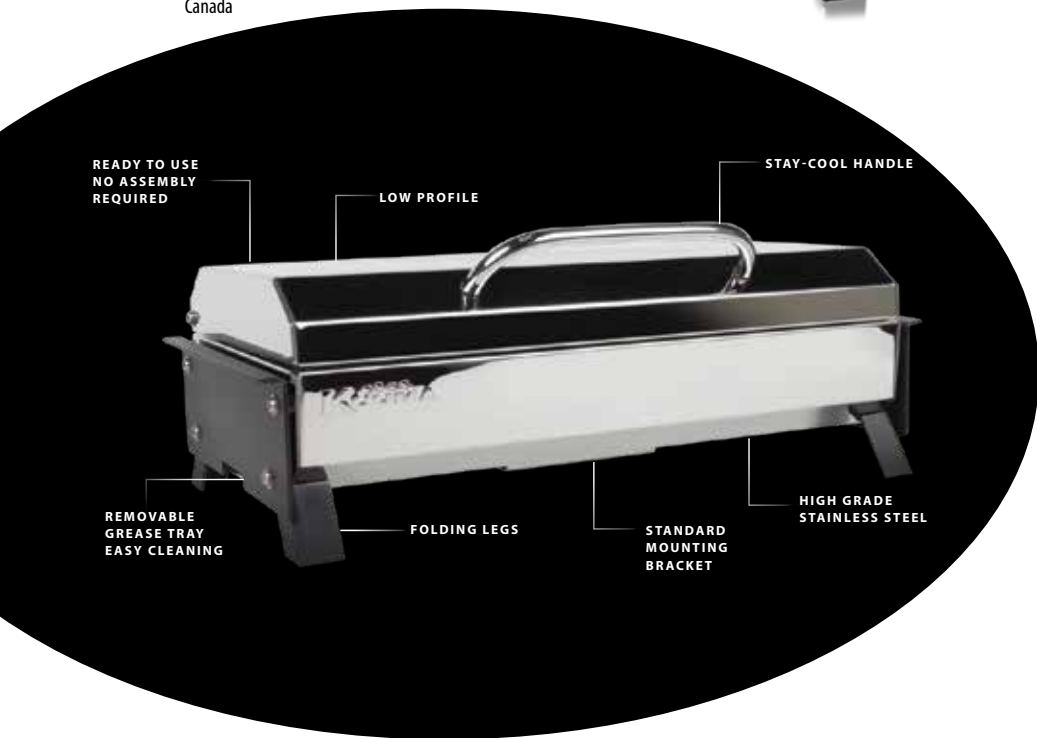

PROFILE
150

PREMIUM STAINLESS STEEL GRILL

The **Kuuma Profile 150 Grill** is the perfect portable grill for the chef with limited storage space. Its compact size is optimal for when space is at a premium. Profile grills can be easily transported and can also be mounted to any Kuuma rail-, rod- or pedestal mount.

- 58120 Profile 150 Electric
- 58121 Profile 150 Gas
- 58123 Profile 150 Gas, Listed & Approved for Use in Canada

READY TO USE
NO ASSEMBLY
REQUIRED

LOW PROFILE

STAY-COOL HANDLE

REMOVABLE
GREASE TRAY
EASY CLEANING

FOLDING LEGS

STANDARD
MOUNTING
BRACKET

HIGH GRADE
STAINLESS STEEL