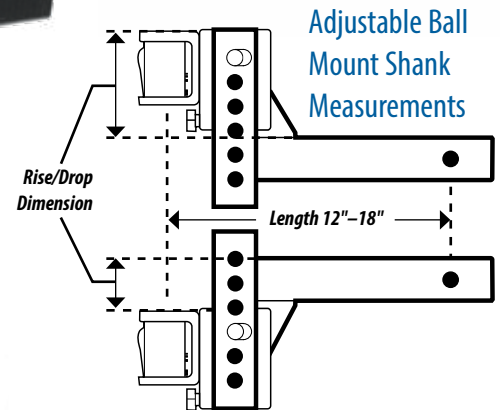

A. Adjustable Ball Mount Shanks

Used in either the up or down position to match the ball mount to any coupler height. Long hi/low shanks provide the extra length sometimes needed to obtain clearance from bumper interference. Fits 2" x 2" Receiver.

A1. Hi/Low Shank, 2-1/2" Drop, 5-1/2" Rise

- 48121 14" Shank
- 48122 16" Shank
- 48123 18" Shank

A2. Extra Hi/Low Shank, 5-3/4" Drop, 8-3/4" Rise

- 48131 14" Shank
- 48133 16" Shank

A3. Extra Low Shank, 9-1/2" Drop (Ball mount and shank to be used in the low position only)

- 48132 12" Shank

B. Adjustable Utility Ball Mount and Shank

Ideal for those who have more than one trailer or tow vehicle. Rated for trailer weights up to 5,000 lb and tongue weights up to 500 lb. Powder coat baked-on finish. 1" Ball Hole, 8-1/2" Drop, 7-1/4" Rise, Fits 2" x 2" receiver. Call for pricing.

- 48270 14" Shank

C. Chrome-Plated Steel Hitch Ball

Made of solid, machined steel. To choose the correct hitch ball for your towing need, check the inside of your coupler and the desired length of the shank on the ball needed. Hitch balls are marked with size and rating; it is important to match coupler size with hitch ball size.

Part #	Ball Dia.	Shank Dia.	Shank Length	Gross Wt. Rating
48213	2 5/16"	1 1/4"	2 1/2"	10,000 lb

D. Bushing Variation in hitch ball holes requires bushings to adjust for the variation of hitch ball shanks.

- 48023 Reduces 1 1/4" to 1"

E. Eaz-Lift Adjustable Ball Mount w/ Forged Shank