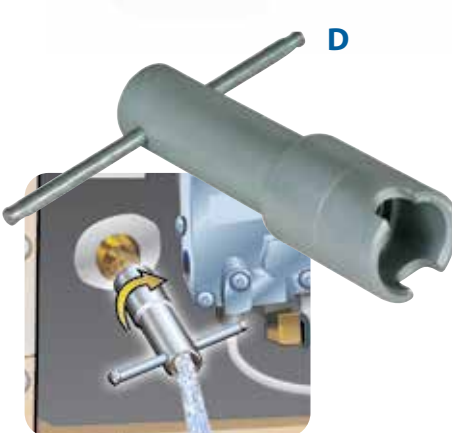

D. Water Heater Drain Valve Wrench Open or close stubborn water heater drain valves without scraping your knuckles. Heavy duty, high-impact plastic wrench has an adjustable handle that lets you get at hard-to-reach valves with leverage to loosen stubborn valves. Open handle allows hot water to flow to front of heater, preventing pooling.

- 11653 Water Heater Drain Valve Wrench

E. Universal T & P Valve Remover Valve Remover gives you better access to the water heater housing, reducing injuries. Fits Atwood and Suburban (Mor-Flo) water heaters.

- 10552 T & P Valve Remover

F. Water Heater Continuity Tester Test your water heater elements and circuits with ease.

- 10023 Tester

G. Professional Element Socket Fits standard 1/2" socket drive for replacing screw-in water heater elements.

- 09951 Chrome-Plated, Bulk

H. Element Wrenches Fits all standard screw-in elements and 1 1/2" nuts. Works with your screwdriver. Goes into offsets where an adjustable wrench can't.

- 09882 5" Screw-in Element Wrench, Bulk
- 09883 5" Screw-in Element Wrench, Card
- 09942 4" Screw-in Element Wrench, Bulk
- 09943 4" Screw-in Element Wrench, Card

I. Element/Anode Wrench w/ Dual Hex Ends Anode end features a 1 1/16" hex that fits all standard residential and RV anode rods. The other end fits all standard screw-in elements with a 1 1/2" hex on residential screw-in water heater elements.

- 11655 10" Wrench