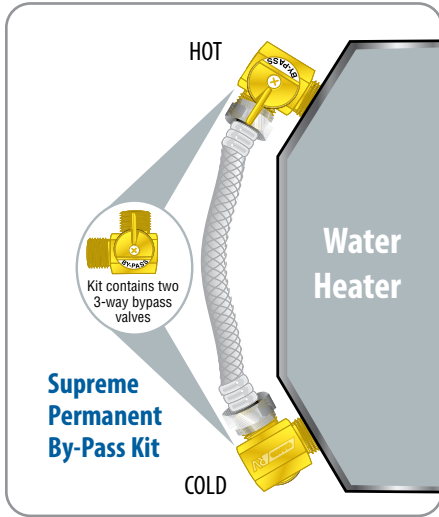

- 40094 Swivel Stik

Featured products:

By-Pass Kits
page 70

Blow Out Hose Kit w/ Ball Valve
page 71

Do-It-Yourself Kit
page 71

Winterization

By-Pass Kits Camco offers a complete line of by-pass kits for a lifetime of durable performance. By-pass kits save antifreeze by allowing your water heater to be bypassed when winterizing.