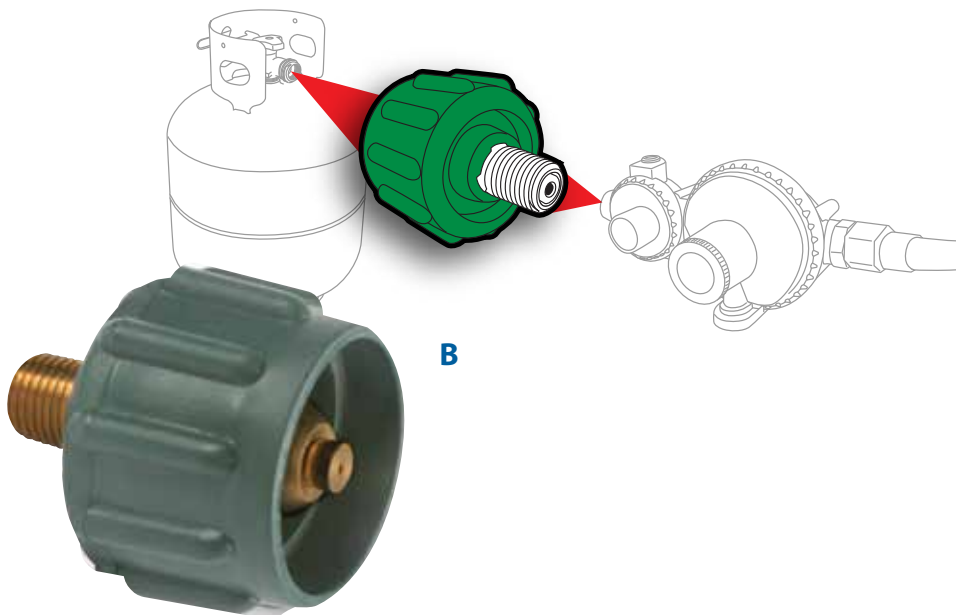

A. Black Propane Grill Acme Nut

70,000 BTU/hour. For use on a 20- or 30-lb refillable propane tank to connect to a regulator/hose assembly. Provides thermal protection in case of fire and excess flow protection in case of broken gas line. Acme nut x 1/4" NPT.

59933 70,000 BTU Acme Nut

B. Green Propane Acme Nut

200,000 BTU/hour. For use on a 20- or 30-lb refillable propane tank to connect to a regulator/hose assembly. Provides thermal protection in case of fire and excess flow protection in case of broken gas line. Acme nut x 1/4" NPT.

59923 200,000 BTU Acme Nut

C. Single Stage Propane Regulator

For connecting a free-standing gas bottle to a grill or other low-pressure gas appliance. Maintains a constant 11" w.c. propane pressure. 200,000 BTU/HR.

59013 Single Stage Regulator