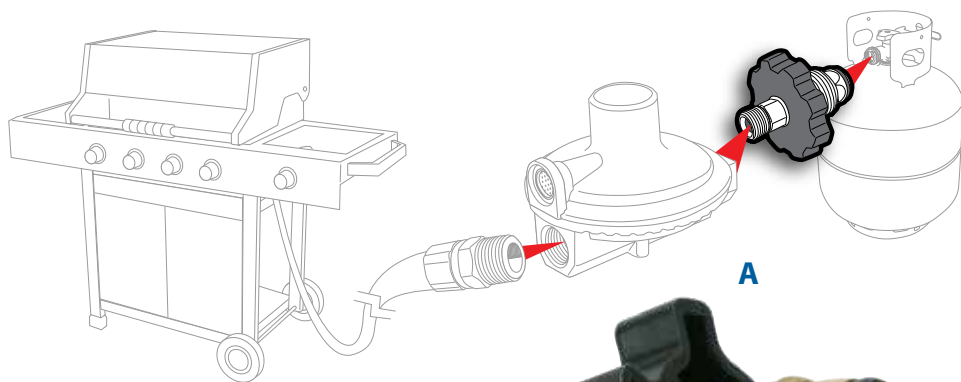

A. P.O.L. Plug Adapter For use on a 20- or 30-lb refillable tank to connect cylinder to regulator. Converts 1/4" NPT to female P.O.L. Provides excess flow protection in case of broken gas line. Soft Nose P.O.L. x 1/4" Male NPT.

59203 P.O.L. Plug Adapter

B. Gas Gauge/Leak Detector See at a glance when your propane level is low. Type 1 for gas grills, RVs and boats. Fits all propane tanks manufactured after 1995. Provides thermal protection in case of fire and excess flow protection in case of broken gas line. Acme Nut x Acme Thread and Female P.O.L.

59023 Gas Leak Detector

C. Barbecue Adapter Hose No more disposable cylinders. High-pressure hose with adapter for use with Olympian 4100 and 5100 Elite Gas Grills. Male P.O.L. x 1"-20 Throwaway Cylinder Thread. Allows you to connect a full size propane gas bottle to your portable grill.

57636 5' High-Pressure LP Hose

59833 12' High-Pressure LP Hose