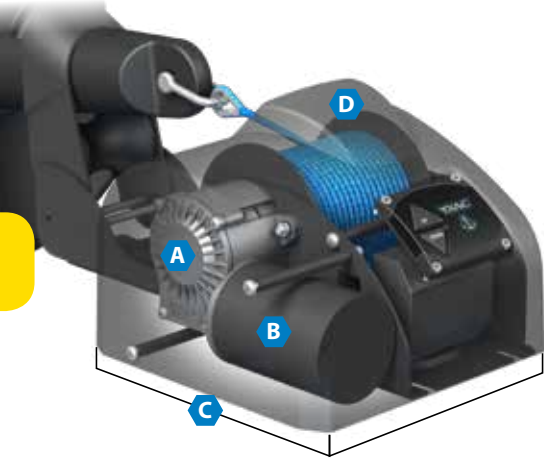

TRAC Anchor Winches

TRAC Anchor Winches

Lakeside Electric Anchor Winches

TRAC Electric Anchor Winches offer simple, smooth operation and provide excellent holding power. Winches feature high-efficiency 12-volt DC all-steel gear motors that use less battery power than other makes.