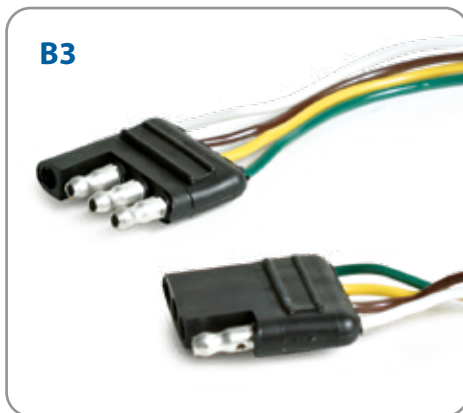

Trailer Connectors

A. 7-to-5 Way Connector The Camco 7-to-5 Way Connector is designed to connect a 5-way trailer plug to a 7-way receptacle. Most commonly used with boat and utility trailers, the 7-to-5 way connector connects the auxiliary, brake and turn signal lights on the trailer for safer towing. Quick and easy to use.

50021 7-to-5 Way Connector

B. Trailer Connectors, Complete

(Male and Female Ends), 12"

B1. 2-Way, Flat, 18 ga wire, 12" long

64858 1/bag

B2. 3-Way, Flat, 18 ga wire, 12" long

64859 1/bag

B3. 4-Way, Flat, 18 ga wire, 12" long

64834 Bulk

64835 1/bag

B4. 5-Way, Flat, 18 ga wire, 60" long

64856 1/bag

B5. 6-Way, Square, 16 ga wire, 12" long

64860 1/bag

C. 4-Way Tow Vehicle End

(Female/Socket)

64850 12" Pigtail, 1/bag

64852 48" Wishbone Harness, 1/bag

64854 60" Bonded Harness, 1/bag

D. Multi-Gage 7 Conductor Trailer Cable

Black PVC Jacket. .69 Diameter. Copper wires color coded for RV: 2-10 ga-black and white, 1-12ga-blue, 4-14ga-yellow, red, green, and brown.

64675 100' Spool

B3