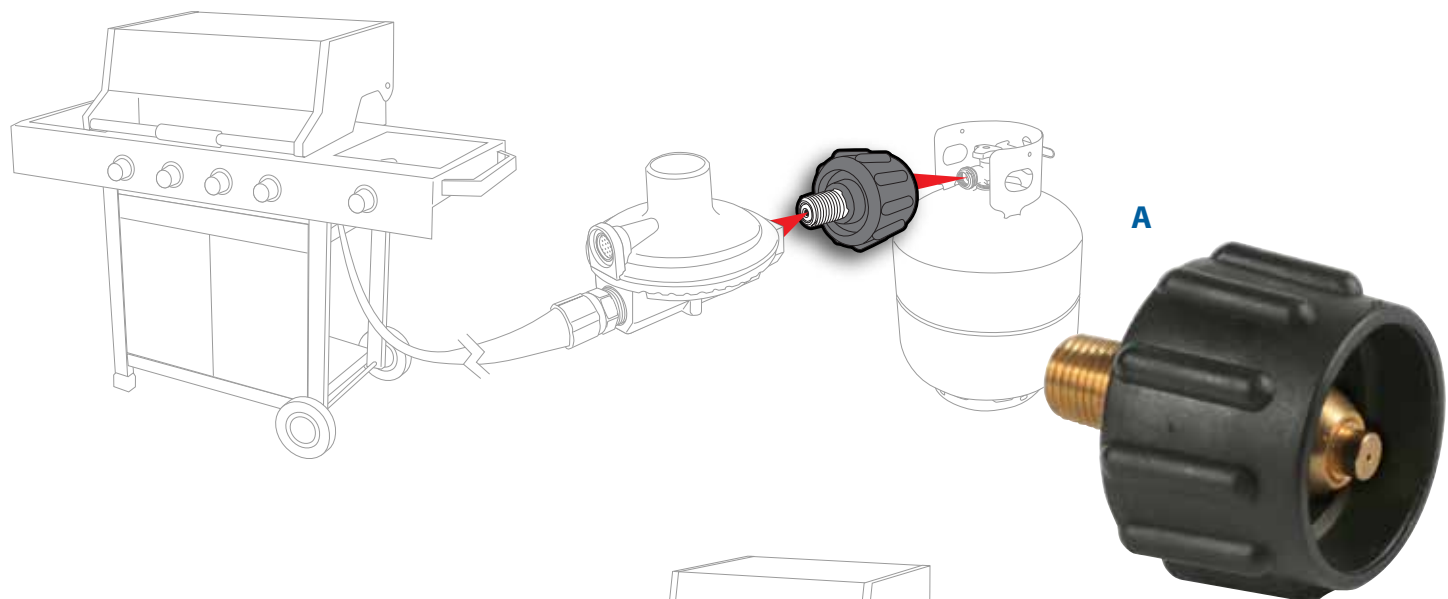

A. Black Propane Grill Acme Nut

70,000 BTU/hour. For use on a 20- or 30-lb refillable propane tank to connect to a regulator/hose assembly. Provides thermal protection in case of fire and excess flow protection in case of broken gas line. Acme nut x 1/4" NPT.

59933 70,000 BTU Acme Nut

B. Green Propane Acme Nut

200,000 BTU/hour. For use on a 20- or 30-lb refillable propane tank to connect to a regulator/hose assembly. Provides thermal protection in case of fire and excess flow protection in case of broken gas line. Acme nut x 1/4" NPT.

59923 200,000 BTU Acme Nut

C. Single Stage Propane Regulator

For connecting a free-standing gas bottle to a grill or other low-pressure gas appliance. Maintains a constant 11" w.c. propane pressure. 200,000 BTU/HR.

59013 Single Stage Regulator