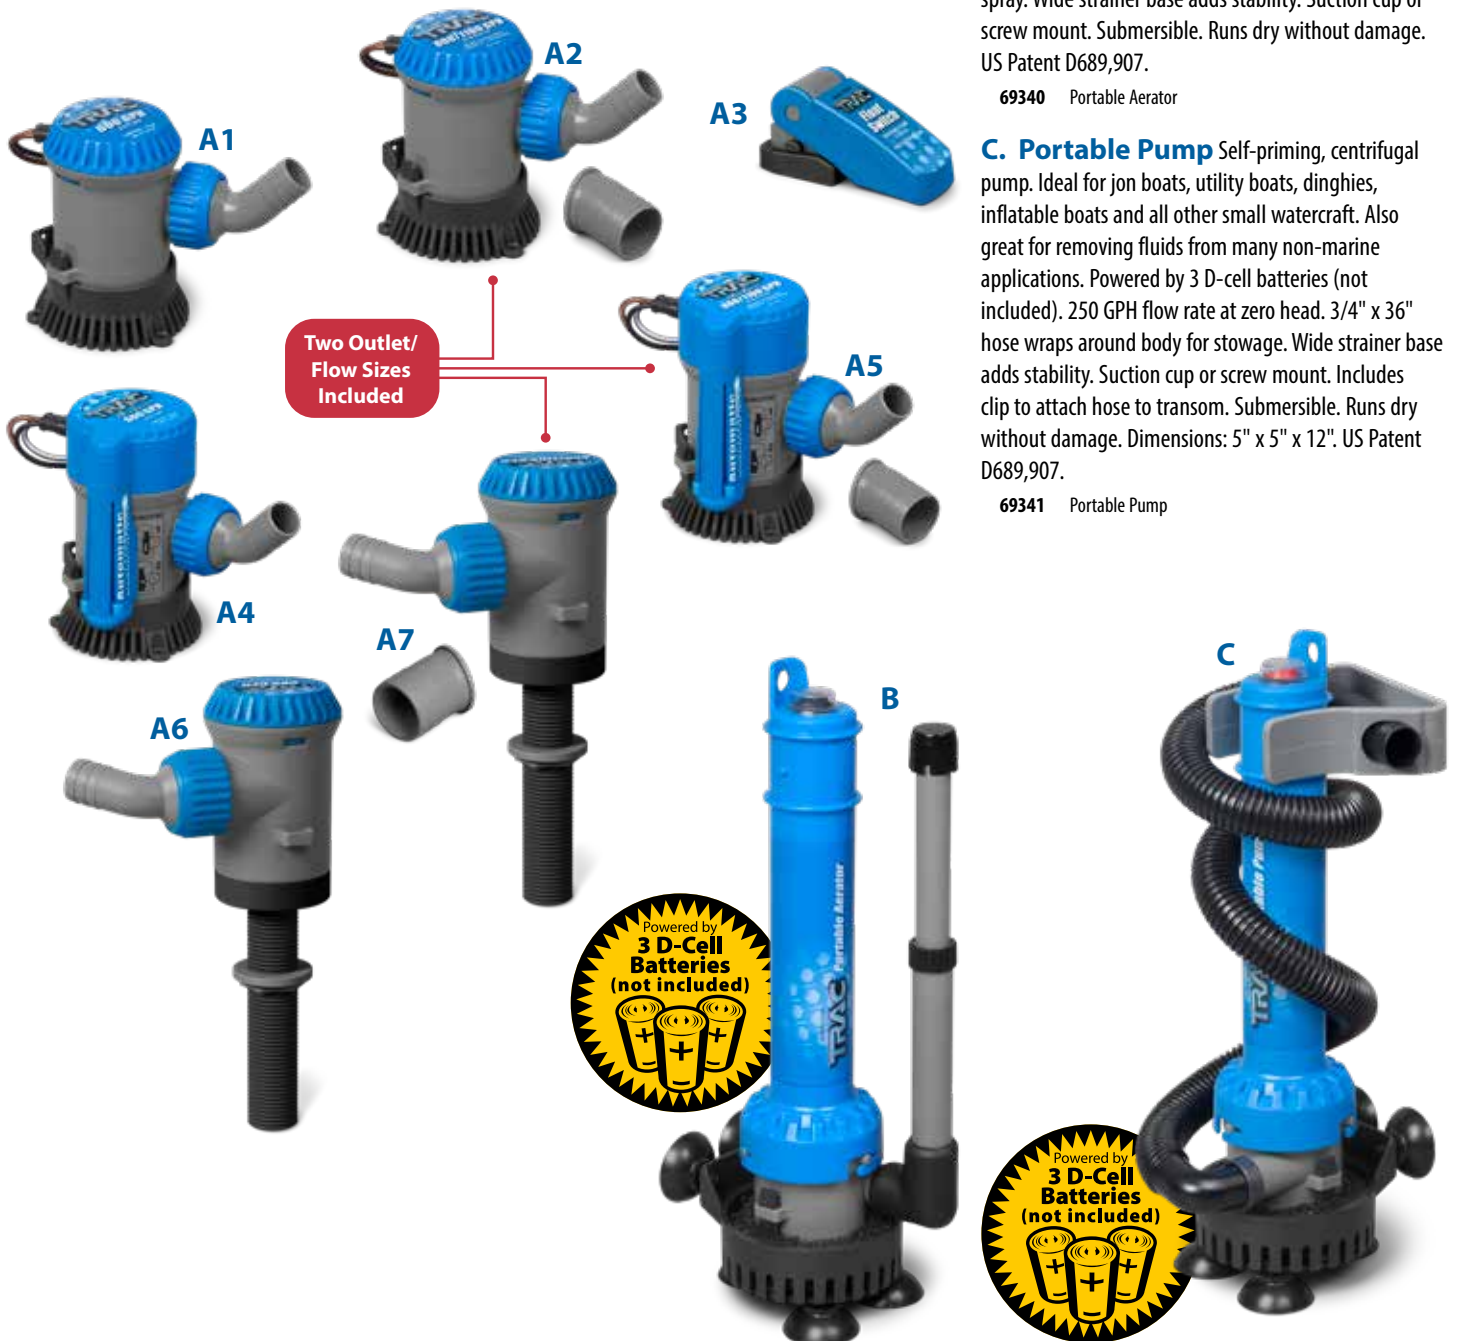

Bilge Pumps

Submersible Bilge and Thru-Hull Pumps

Letter	Item #	Description	Outlet
A1	69300	600 GPH	3/4"
A2	69301	800/1100 GPH	3/4" & 1 1/8"
A3	69330	Float Switch (20 Amp)	-
A4	69310	AUTOMATIC 600	3/4"
A5	69311	AUTOMATIC 800/1100 GPH	3/4" & 1 1/8"
A6	69320	Thru-Hull Pump, 600 GPH	3/4" & 1 1/8"
A7	69321	Thru-Hull Pump, 800/1100 GPH	3/4" & 1 1/8"

A. Bilge Pumps Self-priming, 12V centrifugal pumps. Ideal for all watercraft. Designed for easy installation and retrofitting. 800 GPH 3/4" outlet and 1100 GPH 1 1/8" outlets in one package. Cartridge style pump head. Pump body accepts both 3/4" and 1 1/8" screw-on outlets creating 2 pumps in 1. Universal strainer base is connection-compatible: fits Attwood Tsunami, Rule, Johnson/Mayfair cartridge pumps. Screw mounting holes match Rule and Attwood Tsunami. Meets ABYC, Coast Guard and ISO marine standards. Ignition protection. Low power draw. Runs dry without damage. US Patent D689,908. 1 Year Warranty.

B. Portable Aerator Self-priming, centrifugal pump. Ideal for coolers, buckets & baitwells. Powered by 3 D-cell batteries (not included). Powerful spray aerates water to keep bait alive. Increased oxygen level keeps bait lively. Adjustable spray head to increase or decrease spray. Wide strainer base adds stability. Suction cup or screw mount. Submersible. Runs dry without damage. US Patent D689,907.

69340 Portable Aerator

C. Portable Pump Self-priming, centrifugal pump. Ideal for jon boats, utility boats, dinghies, inflatable boats and all other small watercraft. Also great for removing fluids from many non-marine applications. Powered by 3 D-cell batteries (not included). 250 GPH flow rate at zero head. 3/4" x 36" hose wraps around body for stowage. Wide strainer base adds stability. Suction cup or screw mount. Includes clip to attach hose to transom. Submersible. Runs dry without damage. Dimensions: 5" x 5" x 12". US Patent D689,907.

69341 Portable Pump