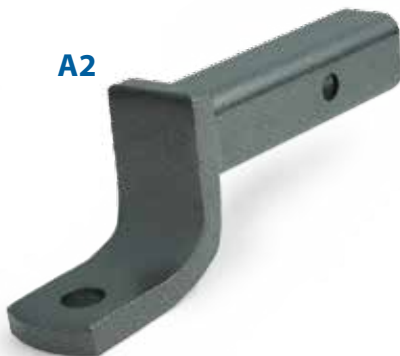

Ball Mounts

Ball mounts come in popular sizes, 2" x 2", 1-1/4" x 1-1/4", and are used to convert a receiver from a weight distributing to a weight carrying hitch. Ball mounts create a ball platform for attaching a hitch ball. The ball mounts or utility hitch bar length are determined by measuring from the center of the pull pin to the center of the hitch ball hole. The drop or rise is determined by measuring from the top of the mount to the top of the tongue (See ball mount selection chart). All 2" x 2" ball mount shank holes are 1", except 48280 and 48282, which have a 3/4" hole.

(DURABLE POWDER COAT FINISH)

A. Angle, Drop/Rise, Reversible Ball Mounts

Fits 2" X 2" Receiver, Rated MGTWR/MTW 6000/600 All ball mounts are unboxed. Hitch ball not included. Call for pricing.

Style	Part #	Length	Drop	Lift
1	48286	9"	2"	3/4"
	48290	13"	2"	3/4"
2	48292	9"	4"	2-3/4"
	48294	11"	4"	2-3/4"
	48296	13"	4"	2-3/4"
3	48298	9"	7"	5-3/4"
	48312	13"	2"	3/4"
4	48314	8"	2"	3/4"
	48304	10-1/2"	3-1/4"	2
5	48316	7"	3-1/4"	2"
	48306	11-1/2"	6"	4-3/4"
6	48318	9"	5-1/4"	4"
	48302	10"	8"	6-3/4"
7				

A2