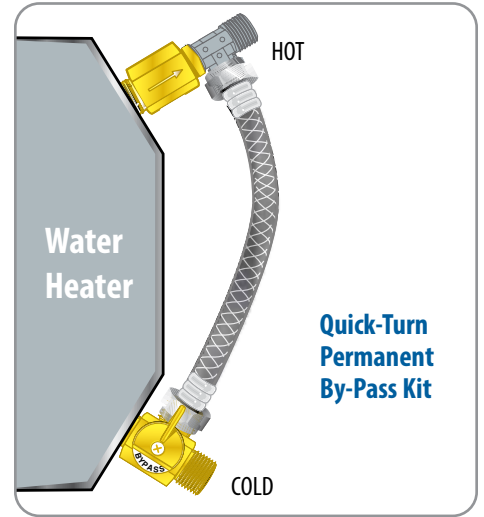

- 40094 Swivel Stik

Featured products:

By-Pass Kits
page 70

Blow Out Hose Kit w/ Ball Valve
page 71

Do-It-Yourself Kit
page 71

Winterization

By-Pass Kits Camco offers a complete line of by-pass kits for a lifetime of durable performance. By-pass kits save antifreeze by allowing your water heater to be bypassed when winterizing.