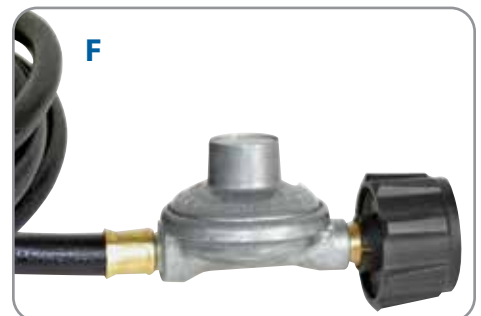

F. LP Gas Regulator with hose For use with all Olympian LP gas fired heaters.

- 57703 Regulator w/ 6' Hose
- 57704 Regulator w/ 8' Hose
- 57721 Regulator w/ 12' Hose
- 59863 Regulator w/ 22" Hose