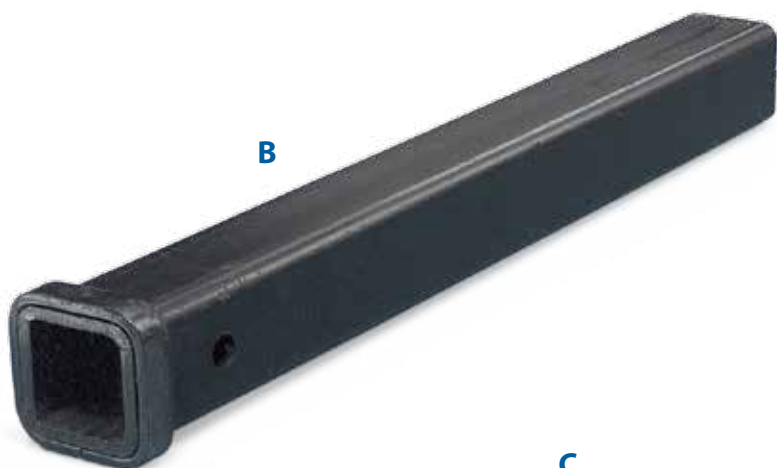

C

B

B. Combo Bar 2" x 2" x 1/4" wall with collared tube, used to create under-car receivers for vehicles where standard or frame hitches are not available. Can be bolted or welded to vehicles undercarriage. Sized and punched to fit all common weight distributing hitch ball mounts or utility ball mounts. *Wt. Dist. only with 24" to 48" combo bar when properly installed. Fits 2" x 2" receiver.

- **48170** 6" Shank
- **48172** 12" Shank
- ***48173** 24" Shank
- ***48174** 36" Shank