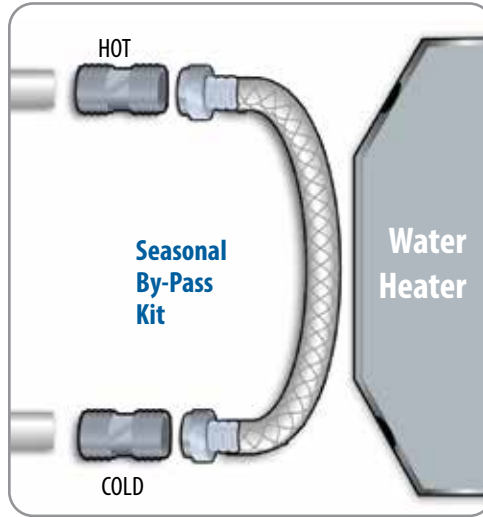

- 40094 Swivel Stik

Featured products:

By-Pass Kits
page 70

Blow Out Hose Kit w/ Ball Valve
page 71

Do-It-Yourself Kit
page 71

Winterization

By-Pass Kits Camco offers a complete line of by-pass kits for a lifetime of durable performance. By-pass kits save antifreeze by allowing your water heater to be bypassed when winterizing.