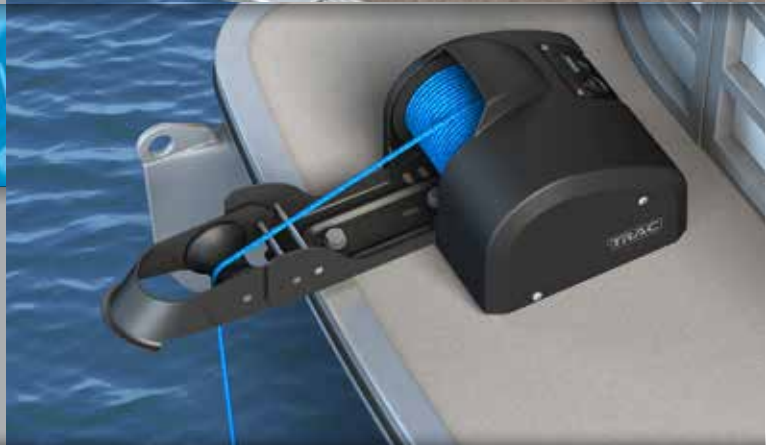

Pontoon 35®

1. Maximum rode weight 35 lb.
   - Power up/down with anti-reverse internal clutch to prevent free-spooling. 60 fpm no-load rope retrieval speed.
   - Integrated Davit
2. **69003 T10109-G3**