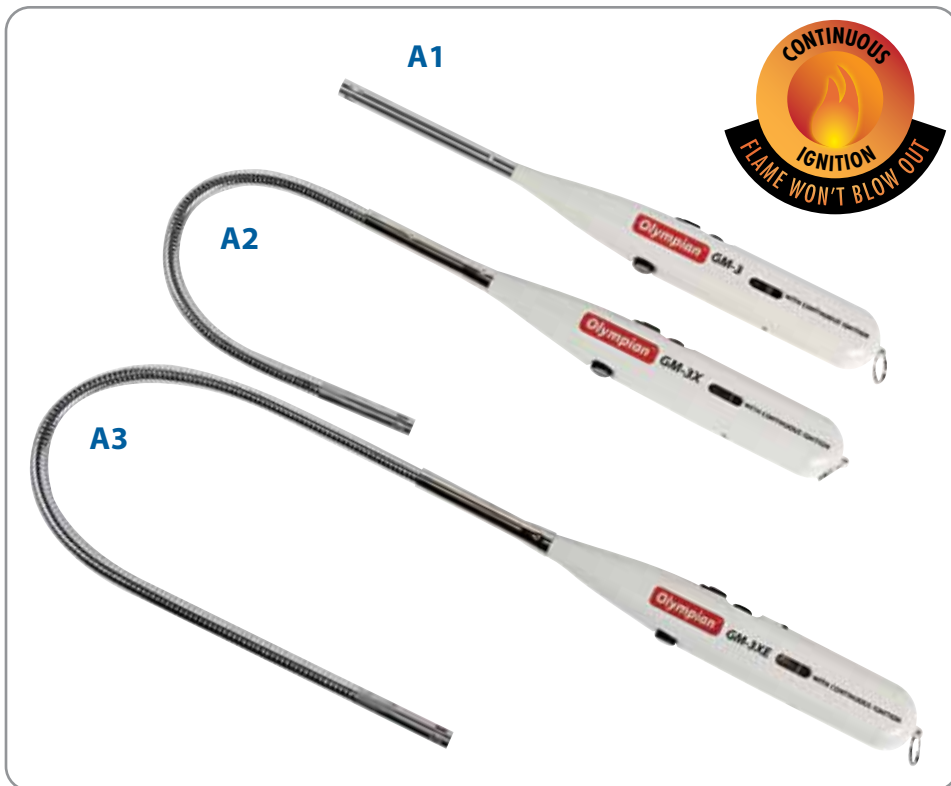

A. GM3 GasMatches™ The GM3 GasMatch sets the standard for top-of-the-line features. The continuous ignition system means that the flame will never blow out. Long slender design lets you get at hard-to-reach places with total safety. Features safety lock, fully adjustable flame and fuel viewing window. 10,000 starts. Refillable with butane lighter fluid. Uses one AA battery, included. CPSC certified.

- A1 57433 GM3 - 14-3/4"
- A2 57543 GM3X - 26" (15" Flex Extender)
- A3 57684 GM3XE - 40-3/4" (26" Flex Extender)

B. GM9 GasMatches Great for barbecues, fireplaces, pilot lights, kerosene heaters and candles. 11" long. Safety lock, CPSC certified, adjustable flame, fuel viewing window. Refillable with butane lighter fluid. Packaged two per card.

- 57473 GM9 GasMatch 2/pk

C. GM4 GasMatch Our most popular mid-sized model. Piezo electric ignition, fully adjustable flame, safety lock, fuel viewing window, thousands of lights. CPSC certified. Refillable with butane lighter fluid. 11" long.

- 57453 GM4 GasMatch

D. Butane Refills Multi-fill injectors in 78 gm and 165 gm sizes.

- 57416 78 gm Butane Fuel
- 57496 165 gm Butane Fuel