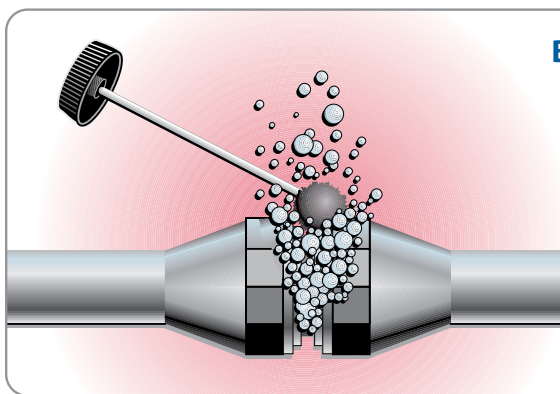

A

A. GM12 Continuous Ignition

Multi-Sparker This handy igniter is the one designed exclusively for igniting gas appliances. No butane to refill. The continuous ignition piezo electric sparker assures a large and immediate continuous spark. The automatic illumination micro-light and curved nozzle make tough lighting jobs easy. Uses one C battery (included).

- A1 57533 GM12 - 13" Long (7" pipe)
- A2 57561 GM12X - 26" Long (20" pipe)

B. Gas Leak Detector Help protect your boat from gas leaks. Gas Leak detector bubbles at the problem area when gas is escaping.

- 10324 w/ Sprayer 8 oz Bottle
- 10325 w/ Dauber 8 oz Bottle

C. Gas Pressure Test Kit Test your gas system for leaks and system pressure at an appliance or at the gas controls. Easy-to-read gauge comes mounted in a durable case with a 30" hose and a brass pressure tap fitting.

- 10389 Test Kit
- 10399 Replacement Nipple for Kit
- 10409 Replacement Hose for Kit

B

D. Grill Protectant The Kuuma Grill Protectant is an easy way to keep your stainless-steel grill looking like new. With one easy application, your grill is protected from discoloration, grease build up, salt, grime, water spots and harsh UV sunlight for up to 4 uses. The Kuuma Grill Protectant enhances shine and comes in a 16 fl. oz. bottle.

- 58410 Grill Protectant, 16 oz

E. Kuuma Grill Scraper Kuuma's Stainless Steel Grill Scraper helps clean food debris and grease build-up from your grill grate. It is compatible with most grills and is safe to use on porcelain and Teflon-coated surfaces. The scraper features (6) grooves for efficient cleaning and (1) convenient bottle opener. It is made of durable stainless steel and measures 3 1/2" (W) x 3 1/4" (H) x 1/16" (thick).

- 58381 Kuuma Grill Scraper

C

E

D