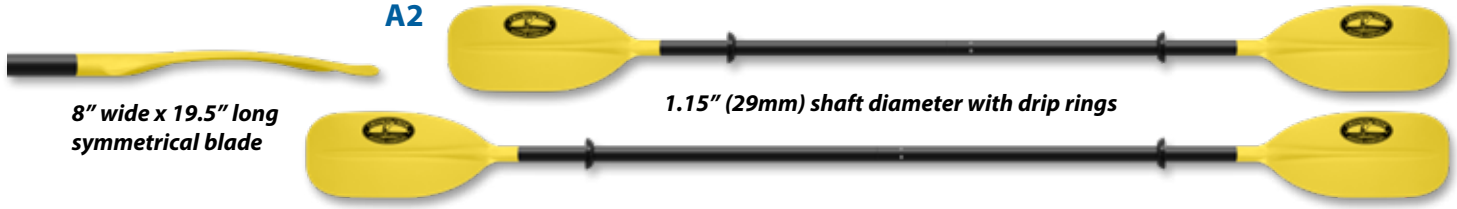

6.25" wide x 16" long poly-fiber composite dihedral blade

A1

Easily remove stuck lures from logs and debris

Fiberglass shaft with laser-engraved scale and angle adjustment

A. Kayak Paddles Lightweight anodized aluminum shaft with fiberglass reinforced-polypropylene blades. Three position push-button feather settings for versatility and comfort. Two-piece design for convenient storage. 1 year warranty.

- **A1. Kayak Fishing Paddle**
- 50485 7' Paddle
- 50486 8' Paddle
- 50487 9' Paddle
- 50489 24" Kayak Paddle Extension

- **A2. Kayak Paddle w/ Symmetrical Blade**
- 50481 7' Paddle
- 50482 8' Paddle

- **A3. Kayak Paddle w/ Asymmetrical Blade**
- 50483 7' Paddle
- 50484 8' Paddle

B. Youth Kayak Paddles 6.75" wide x 14" long symmetrical fiberglass reinforced polypropylene blades for durability. 5 ft overall length. Lightweight anodized aluminum shaft. 1-piece construction.

- 50480 5' Paddle

A2

8" wide x 19.5" long symmetrical blade

1.15" (29mm) shaft diameter with drip rings