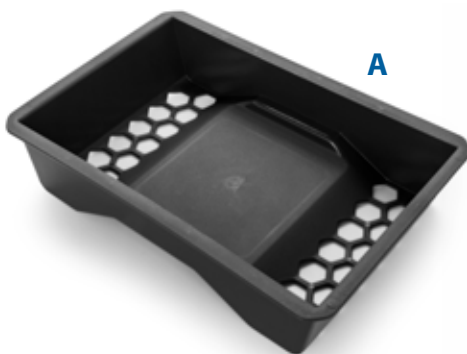

51796 30 qt

51797 50 qt

B. Kuuma Cooler Cutting Boards

The Kuuma Cooler Cutting Board Attachment attaches easily and is durable. It includes 19" markers to easily measure length.

51794 30 qt

51795 50 qt

C. Kuuma Cooler Dividers

The Kuuma Cooler Divider creates a barrier between two sides of the cooler. It easily slides into one of three sets of interior grooves to stay in place. They are durable and UV-resistant.

51792 30 qt

51793 50 qt

D. Kuuma Cup Holder The Kuuma Cooler Cup Holder Attachment creates a convenient spot to hold your can, bottle cup or tumbler. It can easily attach to the tie-down slot on the side of your Kuuma Cooler and drainage holes prevent water or condensation from pooling in the cup holder. It is durable and UV-resistant.

51791 Cup Holder

E. Kuuma Rod Holder The Kuuma Cooler Fishing Rod Holder Attachment creates a convenient spot to place your fishing rod. It can easily attach to the tie-down slot on the side of your Kuuma Cooler. It is durable and UV-resistant.

51790 Rod Holder

F. Kuuma Aluminum Bait Tray The Kuuma Bait Tray is the perfect fishing accessory to keep your bait stored. It's designed to fit inside Kuuma Coolers. The tray features drainage slots to keep water away from your bait. Made of aluminum for great thermal transfer, so your bait stays cold and fresh longer. Measures 16.3-inches x 10.9-inches x 2.06-inches.

58394 Kuuma Aluminum Bait Tray, 16.3" x 10.9"