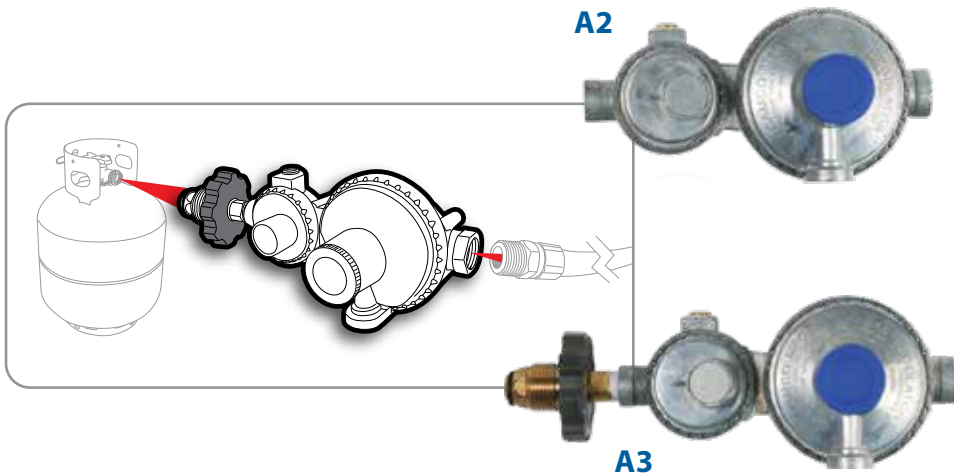

- A1 59313 Vertical
- A2 59323 Horizontal
- A3 59333 Horizontal w/ P.O.L.
- A4 59344 Covers for Two Stage Regulators, Set of 2

B. Propane Y-Adapter with Handwheel

For use on a 20- or 30-lb refillable propane tank. Allows you to operate two appliances such as a Campfire and a grill at once from the same cylinder. Provides excess flow protection in case of broken gas line. Male Soft-Nose P.O.L. x Two 1"-20 Male Throwaway Cylinder Thread Connections.