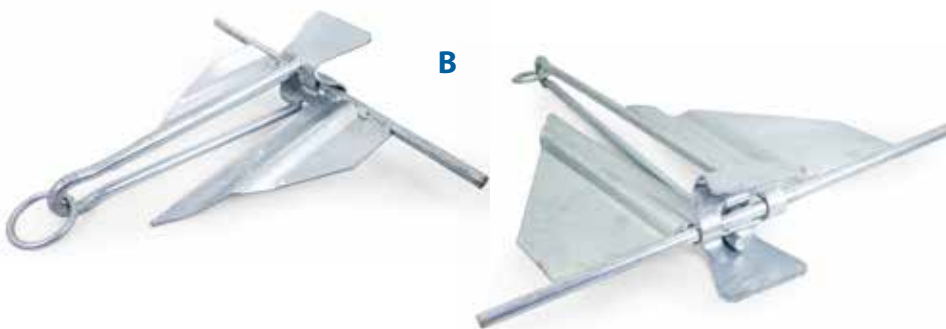

B

C. Mushroom Style Anchor Mushroom anchors are ideal for light boats such as canoes or rafts. Easily anchors boats in areas with muddy or weedy bottoms. PVC coating helps protect boat from scratches. Rust and corrosion resistant.

- 50093 Anchor, Mushroom Style, 8 lb, PVC Coated, Bilingual
- 50094 Anchor, Mushroom Style, 10 lb, PVC Coated, Bilingual
- 50095 Anchor, Mushroom Style, 15 lb, PVC Coated, Bilingual