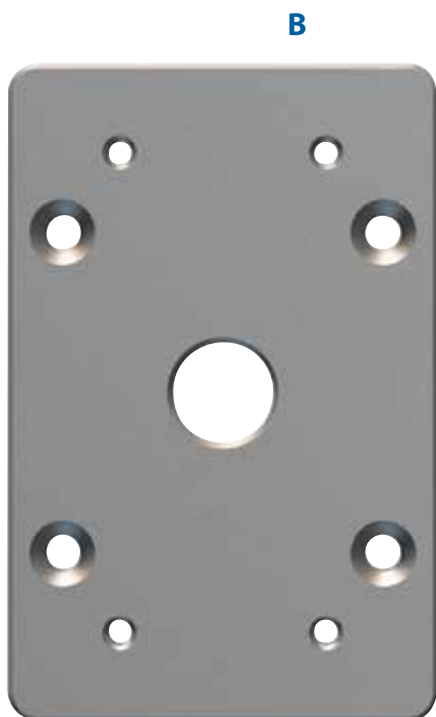

69280 Line Hauler/Pot Puller

B. Pot Puller Adaptor Plate Designed to allow a TRAC Pot Puller or Scotty brand product to be installed on a Cannon brand mounting base. Machined from aircraft aluminum, sand blasted, and anodized gunmetal gray. Stainless steel hardware included. Mounting Plate for Line Hauler/Pot Puller (69280). Compatible with 90° Transom and Side Mount (69073) and 12° Transom and Side Mount (69074).

69290 Pot Puller Adaptor Plate

C. Open Block Swivel Pulley This 316 stainless steel multi-functional pulley is a must have for hauling line and pulling traps. The open block design allows quick rope work. The swivel allows for multiple angles of use. Designed for use with the TRAC Line Hauler or other rigging needs. 800 lb (363 kg) maximum load capacity.

69291 Open Block Swivel Pulley

STOWED POSITION