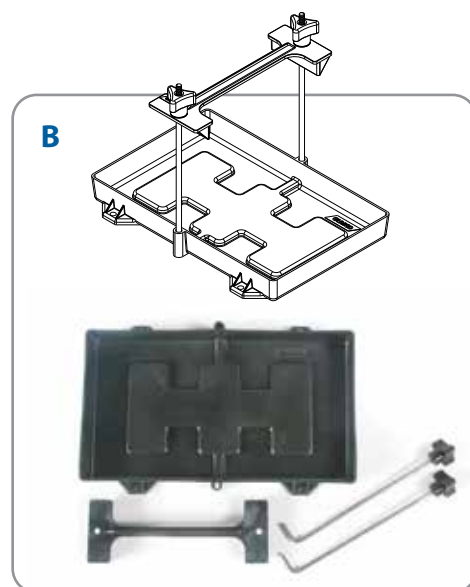

A. Battery Boxes Lightweight, heavy duty corrosion-resistant polypropylene boxes are designed to secure and protect your battery. Both sizes include lift-off lid, durable woven hold-down strap, foot clamps and stainless steel screws. Choose small for group size 24 batteries or large for group sizes 27, 30 and 31. Both boxes meet USCG CFR 183.420 and ABYC E-010.7 specifications. Inside dimensions with lid (l x w x h) Small: 11.33" x 7.84" x 9.9"; Large: 13.87" x 7.87" x 10.9". Patented.

- 55362 Standard
- 55372 Large
- 55364 Replacement Strap

B. Battery Hold-Down Trays Made from heavy duty acid resistant plastic with stainless steel hardware. Meets U.S. Coast Guard CFR 183.420 and ABYC E-10.7 specifications. Patented.

- 55394 Standard
- 55404 Large

C. Shore Power Cords, 90° Locking For shore power from your 30- or 50-Amp source. 90° connector reduces strain on the cord and allows easier connection in tight places. Threaded locking ring helps to create a weatherproof connection. Patent pending.

- 55532 30 Amp M/F Locking Adapter, 18", 90°, LS-30P/LS-30R
- 55572 50 Amp M/F Locking Adapter, 18", 90°, SS2-50P/SS2-50R

D. Electrical Cord Storage Handle Carry and store power cords easily. Keeps your power cord neatly coiled, and makes it easier to carry.

- 55001 Cord Storage Handle

A

B

C

D