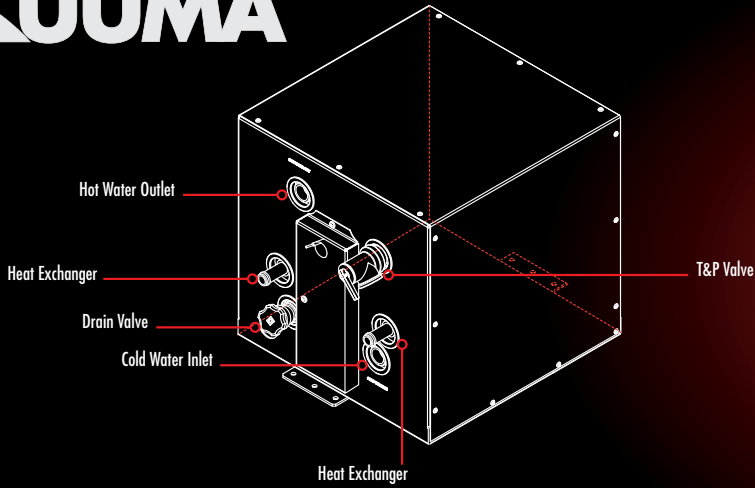

PREMIUM WATER HEATERS