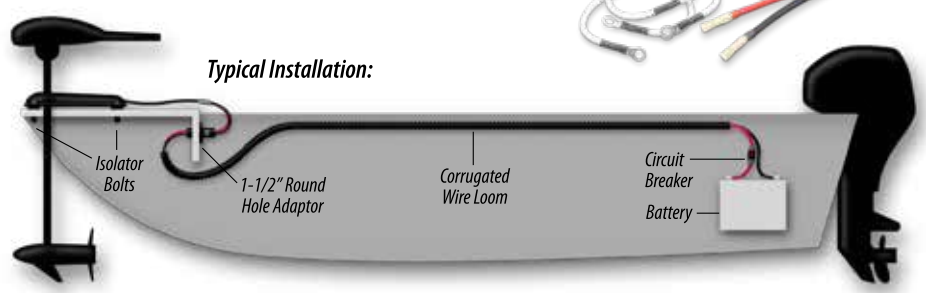

A

A. Vehicle Wiring Kit Use this 12V high current power connection for trailer winch, portable winch, and any other 12V device up to 60 amps. Kit includes TRAC's 12V high-current quick-connect system made up of a 12V connector for rear of vehicle, an adaptor for optional installation in 1-1/2" round hole, a U-bracket for optional installation on flat surface, and a 12V connector for trailer winch or any other 12V device. Kit also includes 25' of heavy 8-gage AWG tin-plated marine-grade positive (red) battery wire, 5' of heavy 8-gage AWG tin-plated marine-grade negative (black) battery wire, corrosion resistant self-tapping grounding bolt to attach negative wire to vehicle frame, high-current 60 amp manual resetting circuit breaker, and 10 tie-wraps to secure wires to vehicle.

69140 Vehicle Wiring Kit

B. Trolling Motor Rigging Kit Use this high current power connection for all boats to power up to 36V trolling motors, winches, and any other 12v, 24V or 36V device up to 60 amps. Kit includes TRAC's high-current quick-connect system with two quick-connect plugs - one for boat/battery and one for trolling motor or other device, 1 1/2" round hole adaptor, and U-bracket. Kit also includes 30' of heavy 8-gage AWG tin-plated marine-grade battery wire, high-current 60 amp manual resetting circuit breaker, two 14" 8-gage cross-over wire for 24V and 36V systems, four isolator bolts to install trolling motor or other device, 28' of corrugated wire loom, heat-shrink terminations.

69440 Trolling Motor Rigging Kit

B

C. Sealed Thermal Circuit Breaker

The Sealed Thermal Circuit Breaker features a 60 amp capacity, high current, manual resetting with visible lever, and water resistant seal. It is weatherproof and 3.95" in length.

69420 Sealed Thermal Circuit Breaker

C