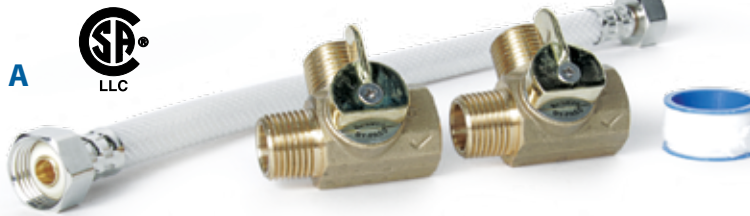

- 40094 Swivel Stik

Featured products:

By-Pass Kits
page 70

Blow Out Hose Kit w/ Ball Valve
page 71

Do-It-Yourself Kit
page 71

Winterization

By-Pass Kits Camco offers a complete line of by-pass kits for a lifetime of durable performance. By-pass kits save antifreeze by allowing your water heater to be bypassed when winterizing.