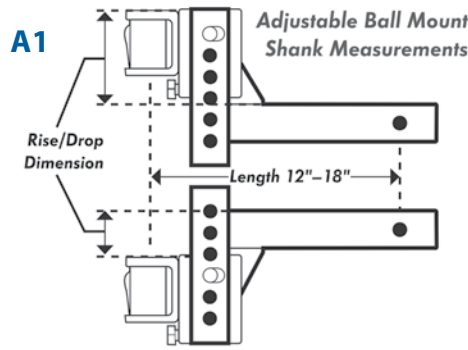

A. Adjustable Ball Mount Shanks

Used in either the up or down position to match the ball mount to any coupler height. Long hi/low shanks provide the extra length sometimes needed to obtain clearance from bumper interference. Fits 2" x 2" Receiver.

A1. Hi/Low Shank, 2-1/2" Drop, 5-1/2" Rise

- 48121 14" Shank
- 48122 16" Shank
- 48123 18" Shank

A2. Extra Hi/Low Shank, 5-3/4" Drop, 8-3/4" Rise

- 48131 14" Shank
- 48133 16" Shank

A3. Extra Low Shank, 9-1/2" Drop (Ball mount and shank to be used in the low position only)

- 48132 12" Shank

A3