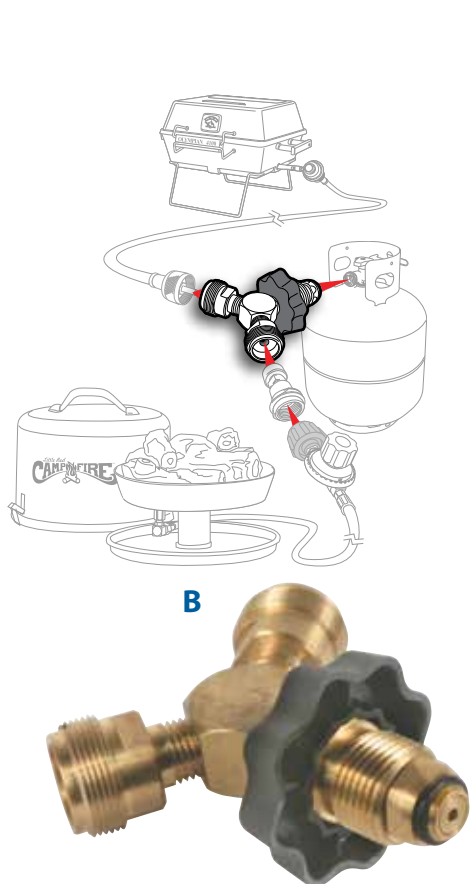

A. Two Stage Propane Regulator

Integral first and second stages ensure a smoother, more consistent flow of gas to all appliances. CSA Listed. Inlet: 1/4" NPT. Outlet: 3/8" NPT. Outlet pressure: 11" WC. BTU Capacity (propane): 160,000 BTU/HR.

- A1 59313 Vertical
- A2 59323 Horizontal
- A3 59333 Horizontal w/ P.O.L.
- A4 59344 Covers for Two Stage Regulators, Set of 2

B. Propane Y-Adapter with Handwheel

For use on a 20- or 30-lb refillable propane tank. Allows you to operate two appliances such as a Campfire and a grill at once from the same cylinder. Provides excess flow protection in case of broken gas line. Male Soft-Nose P.O.L. x Two 1"-20 Male Throwaway Cylinder Thread Connections.

59893 Propane Y Adapter

C. Propane Cylinder Adapter

For use with any appliance designed to use a 1-lb throwaway cylinder. With this handy adapter, you can power your small LP appliance directly from a 20- or 30-lb refillable tank. Provides excess flow protection in case of broken gas line. Soft Nose P.O.L. x 1"-20 Male Throwaway Cylinder Thread.

59943 Propane Cylinder Adapter