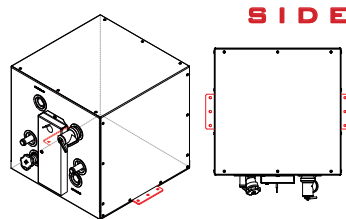

PREMIUM WATER HEATERS

Marine-quality aluminum alloy case

The water heater of choice for many OEMs

UL listed to UL 174

TIG welded

CHOOSING A WATER HEATER

1 SIZE

6
GALLON

11
GALLON

20
GALLON
VERTICAL

2 MOUNT

3 ELECTRICAL

120
US

240
US
L1 & L2

240
EU
L1N

4 HEAT EXCHANGE