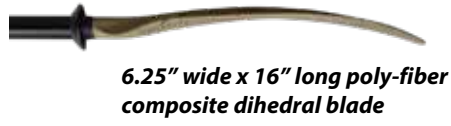

6.25" wide x 16" long poly-fiber composite dihedral blade

A1