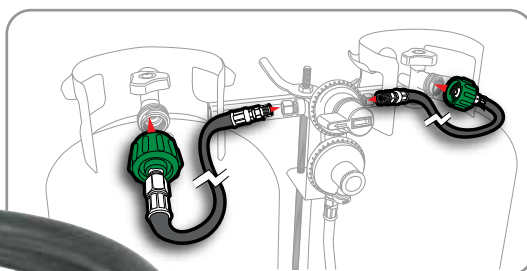

A

A. 90° Propane Tee with 12' Hose

Connects to camper or trailer propane cylinder to allow connection of an additional propane appliance such as a tabletop grill, campstove or lantern. Provides thermal protection in case of fire and excess flow protection in case of broken gas line. Includes propane tee (Type 1 Acme nut x female P.O.L. and male acme thread x 1"-20 male throwaway cylinder thread) and 12 ft. extension hose with male x female swivel 1"-20 female throwaway cylinder threads.

- 59143 90° Tee and Hose Kit
- 59133 90° Tee Only
- 59043 12' Extension/Replacement Hose
- 59045 5' Extension/Replacement Hose

B. Pigtail Propane Hose Connectors with Male Inverted Flare

For connecting propane cylinder to boat, RV or trailer propane regulator. Rated for 200,000 BTUs per hour. Provides thermal protection in case of fire and excess flow protection in case of broken gas line. Type 1 ACME nut x 1/4" inverted male flare.

- 59053 12" Pigtail Connector
- 59065 15" Pigtail Connector
- 59073 20" Pigtail Connector
- 59153 24" Pigtail Connector
- 59163 30" Pigtail Connector
- 59173 36" Pigtail Connector
- 59183 48" Pigtail Connector
- 59193 60" Pigtail Connector

B

C. Propane Hose Assembly

High-pressure hose with easy-grip Acme nut for connecting an appliance designed to use a 1 lb disposable cylinder to a 20- or 30-lb refillable propane tank. Provides thermal protection in case of fire and excess flow protection in case of broken gas line.

- 59823 5'
- 59825 12'

C