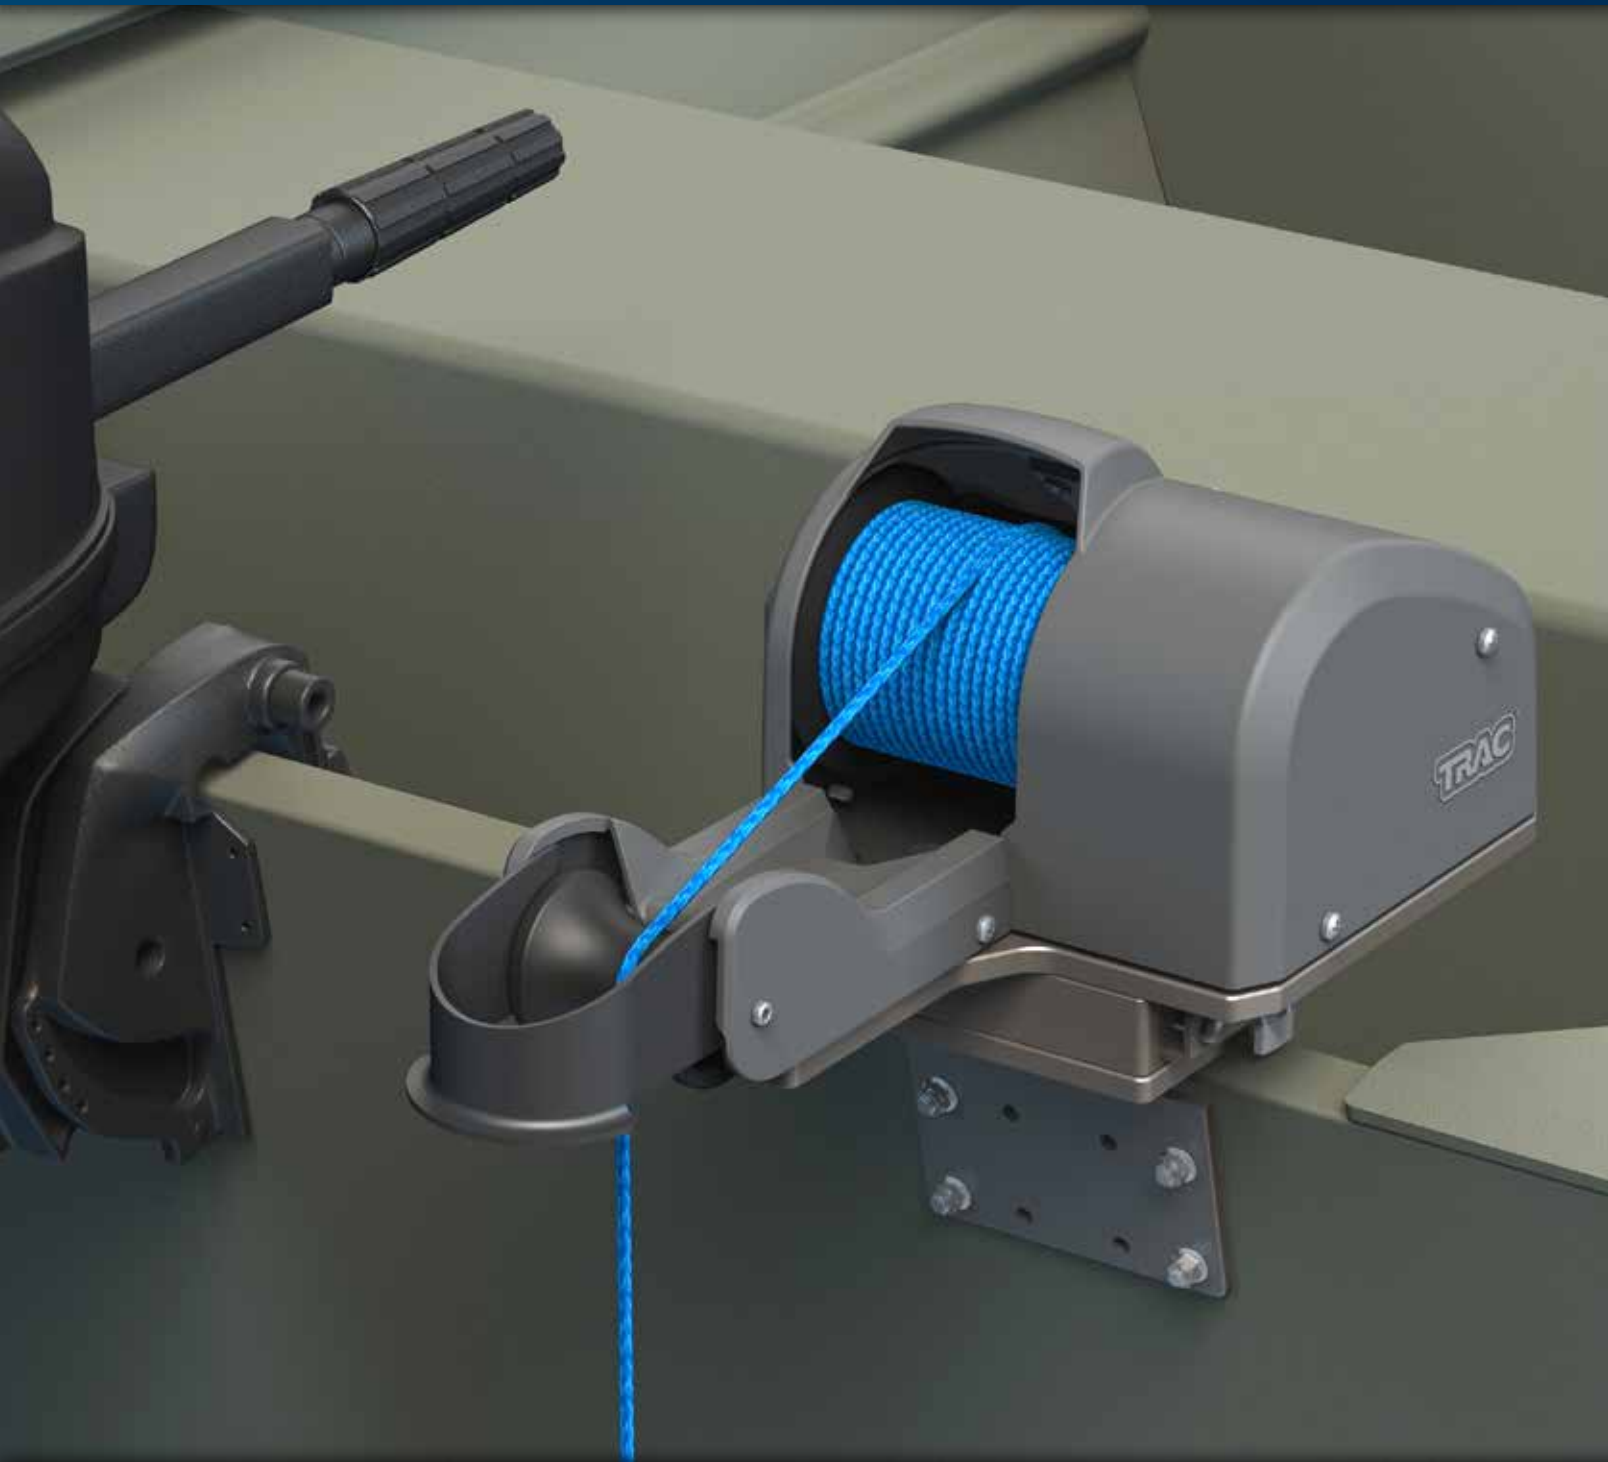

TRAC Anchor Winches

TRAC Anchor Winches

Lakeside Electric Anchor Winches

TRAC Electric Anchor Winches offer simple, smooth operation and provide excellent holding power. Winches feature high-efficiency 12-volt DC all-steel gear motors that use less battery power than other makes.