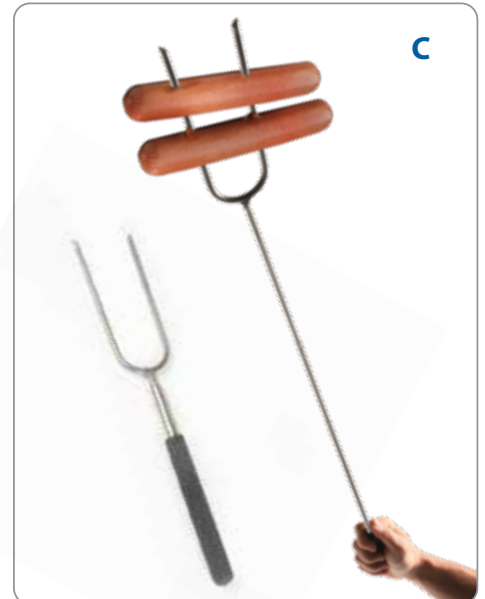

44003 4/card

C. Telescoping Roaster The perfect tool for cooking marshmallows, hotdogs or sausages over an open fire. Stainless steel—Extends up to 34 inches.

44014 Telescoping Roaster

A1

A2

B

C

A