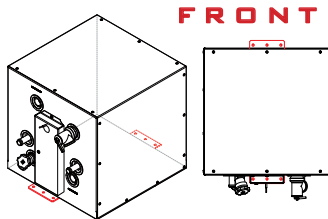

PREMIUM WATER HEATERS

Marine-quality aluminum alloy case

The water heater of choice for many OEMs

UL listed to UL 174

TIG welded

CHOOSING A WATER HEATER

1 SIZE

6
GALLON

11
GALLON

20
GALLON
VERTICAL

2 MOUNT

3 ELECTRICAL

120
US

240
US
L1 & L2

240
EU
L1N

4 HEAT EXCHANGE