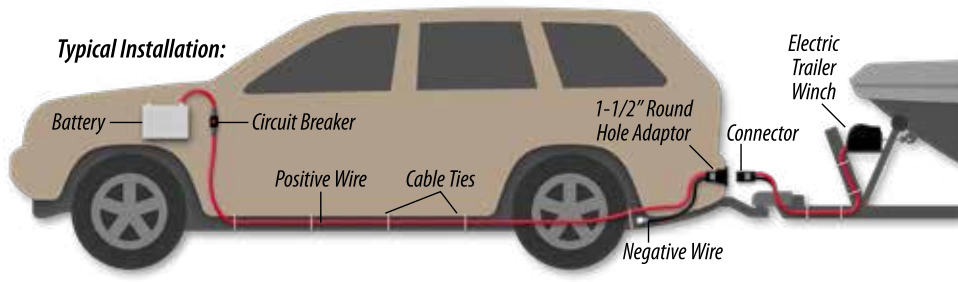

B. Trolling Motor Rigging Kit Use this high current power connection for all boats to power up to 36V trolling motors, winches, and any other 12v, 24V or 36V device up to 60 amps. Kit includes TRAC's high-current quick-connect system with two quick-connect plugs - one for boat/battery and one for trolling motor or other device, 1 1/2" round hole adaptor, and U-bracket. Kit also includes 30' of heavy 8-gage AWG tin-plated marine-grade battery wire, high-current 60 amp manual resetting circuit breaker, two 14" 8-gage cross-over wire for 24V and 36V systems, four isolator bolts to install trolling motor or other device, 28' of corrugated wire loom, heat-shrink terminations.

69440 Trolling Motor Rigging Kit