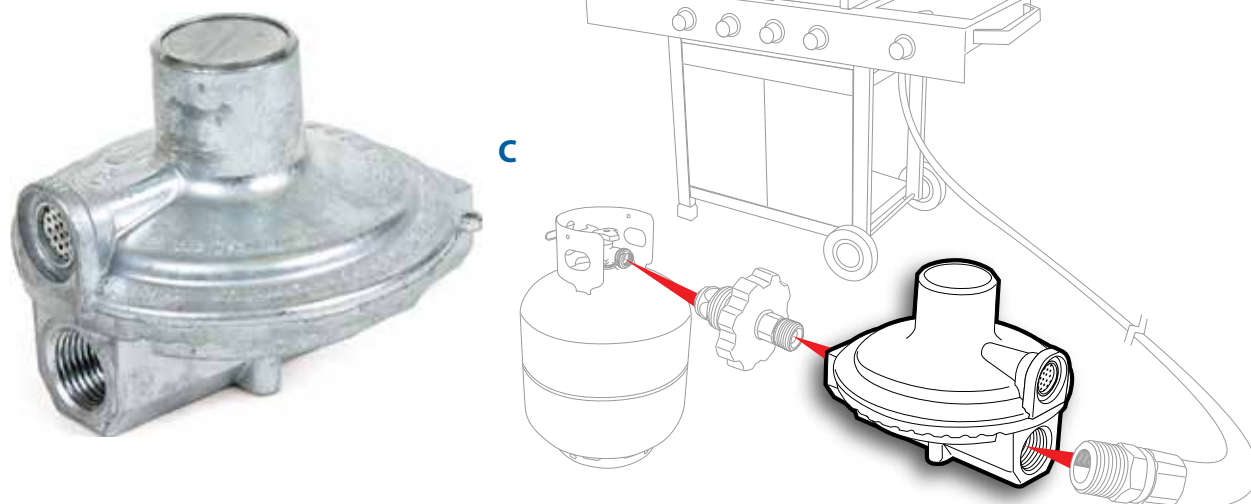

A. Black Propane Grill Acme Nut

70,000 BTU/hour. For use on a 20- or 30-lb refillable propane tank to connect to a regulator/hose assembly. Provides thermal protection in case of fire and excess flow protection in case of broken gas line. Acme nut x 1/4" NPT.

59933 70,000 BTU Acme Nut

B. Green Propane Acme Nut

200,000 BTU/hour. For use on a 20- or 30-lb refillable propane tank to connect to a regulator/hose assembly. Provides thermal protection in case of fire and excess flow protection in case of broken gas line. Acme nut x 1/4" NPT.

59923 200,000 BTU Acme Nut

C. Single Stage Propane Regulator

For connecting a free-standing gas bottle to a grill or other low-pressure gas appliance. Maintains a constant 11" w.c. propane pressure. 200,000 BTU/HR.

59013 Single Stage Regulator