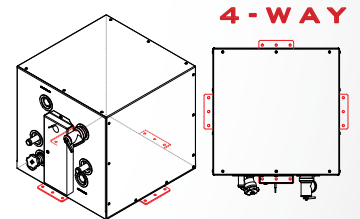

PREMIUM WATER HEATERS

Marine-quality aluminum alloy case

The water heater of choice for many OEMs

UL listed to UL 174

TIG welded

CHOOSING A WATER HEATER

1 SIZE

6
GALLON

11
GALLON

20
GALLON
VERTICAL

2 MOUNT

3 ELECTRICAL

120
US

240
US
L1 & L2

240
EU
L1N

4 HEAT EXCHANGE