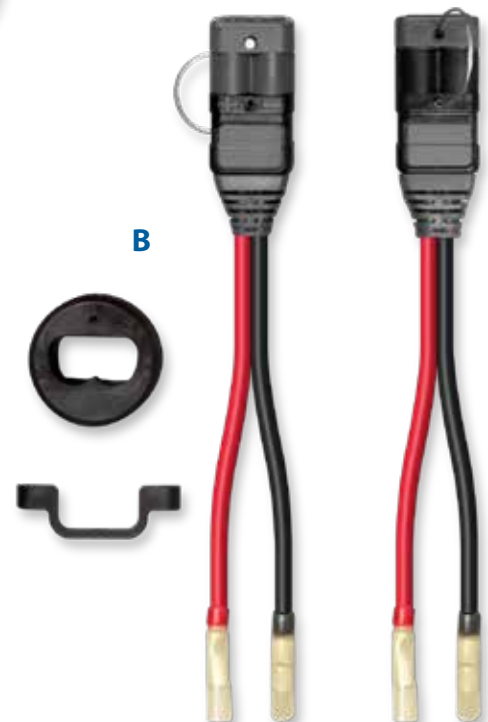

A. Digital Circuit Breakers The TRAC micro-processor monitors voltage and current in real time to automatically protect your 12-volt circuit from damage caused by overload or short circuit. If it detects a fault condition, the current flow will be interrupted at a very precise and user selectable amperage. Features include, user selectable current (amperage) limit, user selectable Manual RESET, Auto-RESET or OFF modes, surge compensation to monitor amperage and allow short duration current surges common with electric motors, high-brightness illuminated LEDs for daylight viewing, circuit interrupt LED that will flash intermittently when the circuit is broken, completely sealed and waterproof design.

A1. 10-25 Amp Models w/ 10/15/20/25 Amp Circuit Protection - 3.6" (91 mm) x 2.3" (59 mm) x 2.0" (50 mm)

69401 Digital Circuit Breaker w/ Display

69410 Digital Circuit Breaker

A2. 30-60 Amp Models w/ 30/40/50/60 Amp Circuit Protection - 3.6" (91 mm) x 2.3" (59 mm) x 2.0" (50 mm)

69402 Digital Circuit Breaker w/ Display

69411 Digital Circuit Breaker

A3. 100-175 Amp Models w/ 100/125/150/175 Amp Circuit Protection - 5.8" (148 mm) x 5" (127 mm) x 3.3" (84 mm)

69403 Digital Circuit Breaker w/ Display

B. High-Current Connector Kit The High-Current Connector Kit features 2 quick-connect plugs - one for boat/battery and one for trolling motor or other device, 1 1/2" round hole adaptor, u-bracket, heavy-gage AWG marine-grade tin-plated copper pig-tail wires, and heat shrink butt-splices. Designed for 60 amp, 12/24/36V power.

69441 High-Current Connector Kit, 8 Gage

C. High-Current Plugs Quick-connect plug with heavy-gage AWG marine-grade tin-plated copper pig-tail wires and heat shrink butt-splices.