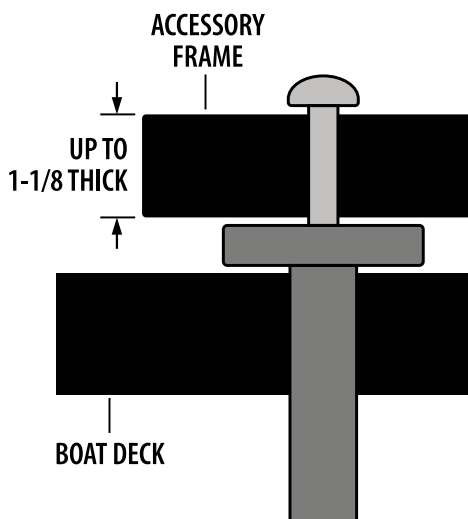

A1. Anchor Rope

69080 Anchor Rope, 3/16" (5 mm) x 100' Outlet, 800 lb (363 kg) Tensile Strength

A2. Anchor Rode

69082 Anchor Rode, 1/4" (6 mm) x 200' Outlet, 15' Chain, 1900 lb (862 kg) Tensile Strength

69083 Anchor Rode, 9/32" (7 mm) x 200' Outlet, 20' Chain, 2400 lb (1089 kg) Tensile Strength

69084 Anchor Rode, 5/16" (8 mm) x 300' Outlet, 20' Chain, 2900 lb (1315 kg) Tensile Strength

B. Trailer Winch Synthetic SuperRope

Designed for use with the TRAC 2500 or 3500 Trailer Winches. Made of ultra-high-molecular-weight polyethylene (UHMWPE). 20' (6 m) long. 1/4" (6 mm) diameter. 5,700 lb (2,585 kg) working load. 7,700 lb (3,593 kg) break strength.

69121 Trailer Winch Synthetic SuperRope, 20', 6 mm

C. Isolator Bolts Install your anchor winch, trolling motor and other accessories from the top of your boat deck! Great when you can't reach under the deck! Protects your boat from vibrations. Easily installed in a 1/2" hole with Phillips head screwdriver. Bolts are marine-grade 316 stainless steel for the ultimate in corrosion protection in fresh or saltwater.

69060 Isolator Bolts, 4 pk

69061 Isolator Bolts, 8 pk