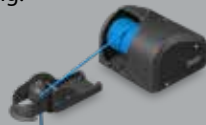

Fisherman 25®

1. Maximum rode weight 25 lb.
   - Power up/down with anti-reverse internal clutch to prevent free-spooling. 60 fpm no-load rope retrieval speed.
   - Separated davit
2. **69002 T10108-G3**