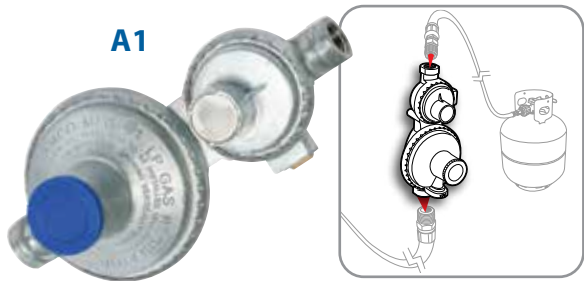

A. Two Stage Propane Regulator

Integral first and second stages ensure a smoother, more consistent flow of gas to all appliances. CSA Listed. Inlet: 1/4" NPT. Outlet: 3/8" NPT. Outlet pressure: 11" WC. BTU Capacity (propane): 160,000 BTU/HR.

- A1 59313 Vertical
- A2 59323 Horizontal
- A3 59333 Horizontal w/ P.O.L.
- A4 59344 Covers for Two Stage Regulators, Set of 2

B. Propane Y-Adapter with Handwheel

For use on a 20- or 30-lb refillable propane tank. Allows you to operate two appliances such as a Campfire and a grill at once from the same cylinder. Provides excess flow protection in case of broken gas line. Male Soft-Nose P.O.L. x Two 1"-20 Male Throwaway Cylinder Thread Connections.

59893 Propane Y Adapter

C. Propane Cylinder Adapter

For use with any appliance designed to use a 1-lb throwaway cylinder. With this handy adapter, you can power your small LP appliance directly from a 20- or 30-lb refillable tank. Provides excess flow protection in case of broken gas line. Soft Nose P.O.L. x 1"-20 Male Throwaway Cylinder Thread.

59943 Propane Cylinder Adapter