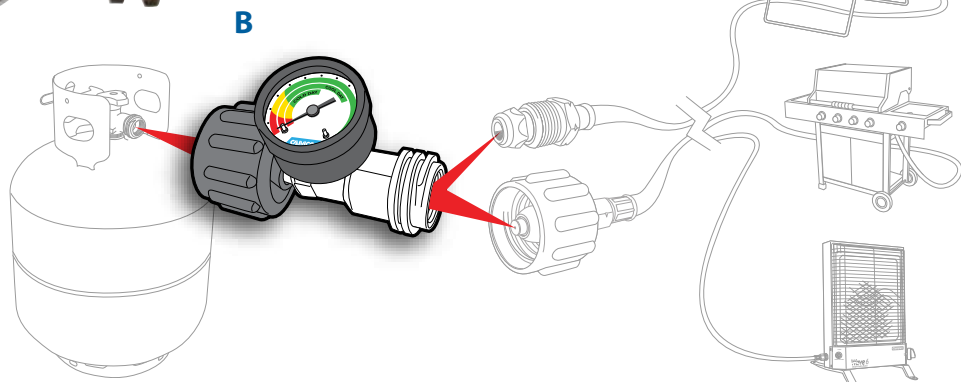

A. P.O.L. Plug Adapter For use on a 20- or 30-lb refillable tank to connect cylinder to regulator. Converts 1/4" NPT to female P.O.L. Provides excess flow protection in case of broken gas line. Soft Nose P.O.L. x 1/4" Male NPT.

59203 P.O.L. Plug Adapter

B. Gas Gauge/Leak Detector See at a glance when your propane level is low. Type 1 for gas grills, RVs and boats. Fits all propane tanks manufactured after 1995. Provides thermal protection in case of fire and excess flow protection in case of broken gas line. Acme Nut x Acme Thread and Female P.O.L.

59023 Gas Leak Detector

C. Barbecue Adapter Hose No more disposable cylinders. High-pressure hose with adapter for use with Olympian 4100 and 5100 Elite Gas Grills. Male P.O.L. x 1"-20 Throwaway Cylinder Thread. Allows you to connect a full size propane gas bottle to your portable grill.

57636 5' High-Pressure LP Hose

59833 12' High-Pressure LP Hose