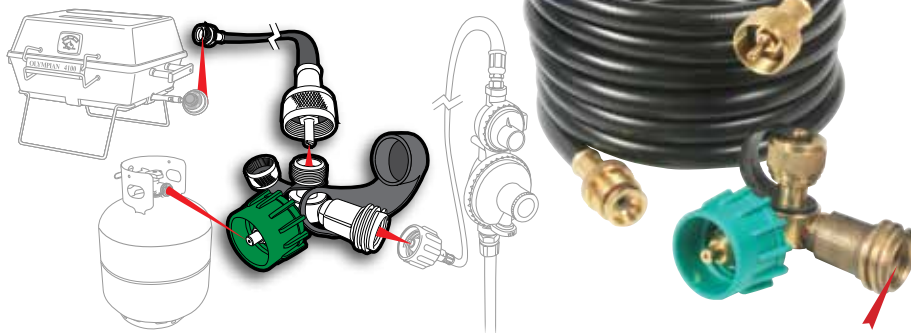

A

Connects to Acme (new style) and P.O.L. (old style) connections.

A. 90° Propane Tee with 12' Hose

Connects to camper or trailer propane cylinder to allow connection of an additional propane appliance such as a tabletop grill, campstove or lantern. Provides thermal protection in case of fire and excess flow protection in case of broken gas line. Includes propane tee (Type 1 Acme nut x female P.O.L. and male acme thread x 1"-20 male throwaway cylinder thread) and 12 ft. extension hose with male x female swivel 1"-20 female throwaway cylinder threads.

- 59143 90° Tee and Hose Kit
- 59133 90° Tee Only
- 59043 12' Extension/Replacement Hose
- 59045 5' Extension/Replacement Hose

B. Pigtail Propane Hose Connectors with Male Inverted Flare

For connecting propane cylinder to boat, RV or trailer propane regulator. Rated for 200,000 BTUs per hour. Provides thermal protection in case of fire and excess flow protection in case of broken gas line. Type 1 ACME nut x 1/4" inverted male flare.

- 59053 12" Pigtail Connector
- 59065 15" Pigtail Connector
- 59073 20" Pigtail Connector
- 59153 24" Pigtail Connector
- 59163 30" Pigtail Connector
- 59173 36" Pigtail Connector
- 59183 48" Pigtail Connector
- 59193 60" Pigtail Connector

B