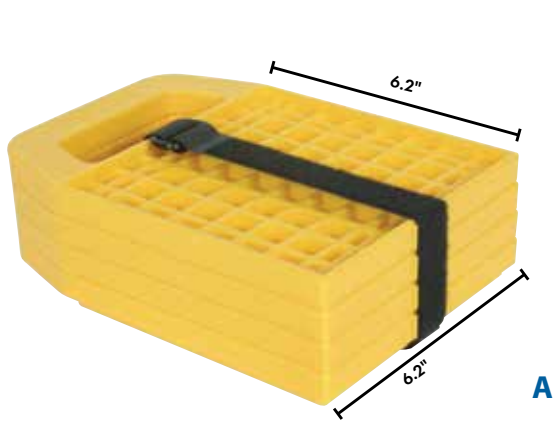

- 25593 2pk

C

A

A. Stabilizer Boat Stand Pads

Keep stands from sinking into soft ground, gravel or dirt. They interlock for convenient storage and have a built-in handle for ease of use. Constructed of durable polypropylene with UV inhibitors and an eggcrate design which allows water drainage. Call for pricing.