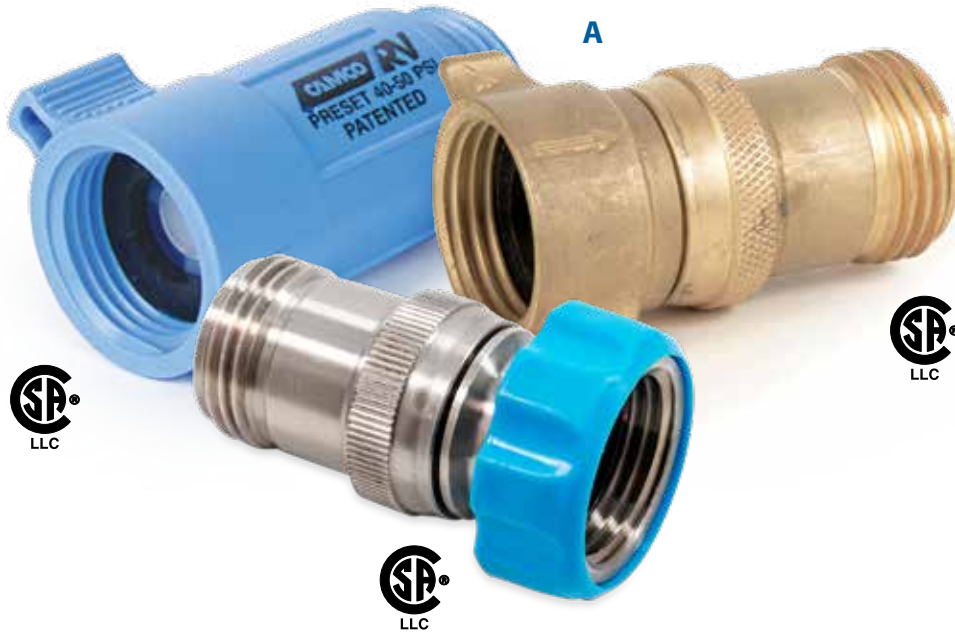

22505 90° Hose Elbow

22605 45° Hose Elbow

Connects to your boat or RV at fresh water inlet

to provide an outside water faucet on your boat.

Connects to fresh water supply faucet

to provide an outside water faucet while your boat or RV is connected to water source.