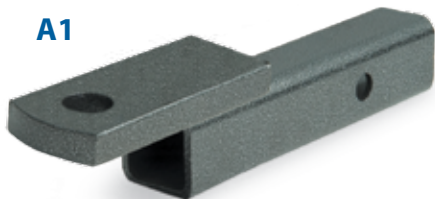

A. Angle, Drop/Rise, Reversible Ball Mounts

Fits 2" X 2" Receiver, Rated MGTWR/MTW 6000/600 All ball mounts are unboxed. Hitch ball not included. Call for pricing.

Style	Part #	Length	Drop	Lift
1	48286	9"	2"	3/4"
	48290	13"	2"	3/4"
2	48292	9"	4"	2-3/4"
	48294	11"	4"	2-3/4"
	48296	13"	4"	2-3/4"
3	48298	9"	7"	5-3/4"
	48312	13"	2"	3/4"
4	48314	8"	2"	3/4"
	48304	10-1/2"	3-1/4"	2
5	48316	7"	3-1/4"	2"
	48306	11-1/2"	6"	4-3/4"
6	48318	9"	5-1/4"	4"
	48302	10"	8"	6-3/4"
7				

A1