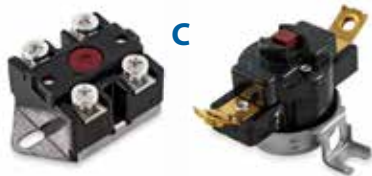

Replacement Parts for Kuuma Water Heaters

A. Lime Life Elements Screw-in style elements with a 5-year limited warranty.

- **02158** 1500W 240V Element, Element Only
- **02858** 1500W 120V Element (Straight), Element Only
- **06822** Screw-In Element Gasket, Gasket Only

B. Kuuma High-Temperature Limit Switches

- **11920** High-Temp Limit Switch, 120V
- **11921** High-Temp Limit Switch, 240V

C. Therm-O-Disc High-Temperature Limiter w/ Reset Button

- **11925** High-Temp Limiter w/ Reset Button, 240V
- **11926** High-Temp Limiter w/ Reset Button, 120V

D. Kuuma Thermostat

- **11930** T-stat for Kuuma Water Heater

E. Anode Rods for Kuuma water heaters. Anode rods extend the life of a water heater by attracting corrosive elements in the water, protecting your tank and elements from corrosion.

- **11916** Kuuma Anode Rod w/ Drain

F. Temperature & Pressure Relief Valve Corrosion-resistant metal T & P valves. Factory set and crafted with no gaskets and epoxy-coated probes to prevent corrosion buildup.

- **10473** T&P 3/4" Valve w/ 4" Probe Coated, 150 PSI
- **11910** Pressure Relief Valve, 75 PSI

G. Kuuma Thermostatic Mixing Valve