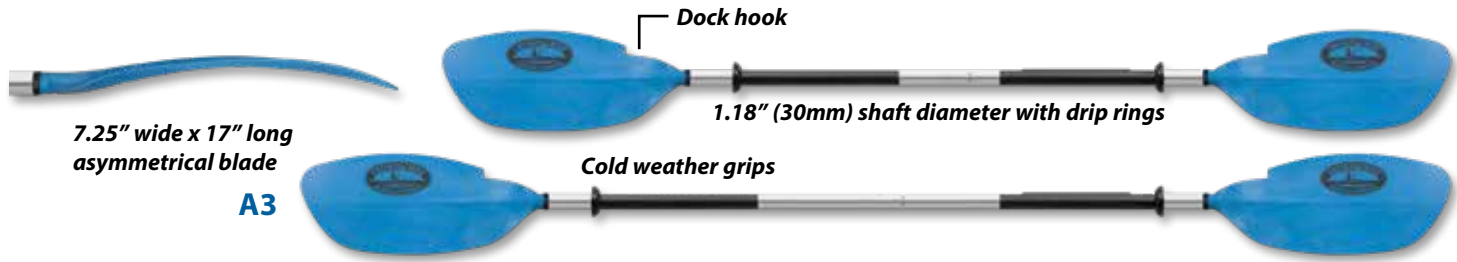

Dock hook

1.18" (30mm) shaft diameter with drip rings

7.25" wide x 17" long asymmetrical blade

Cold weather grips

A3