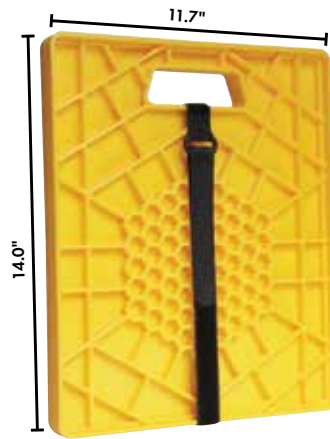

- 25593 2pk

C

A

A. Stabilizer Boat Stand Pads

Keep stands from sinking into soft ground, gravel or dirt. They interlock for convenient storage and have a built-in handle for ease of use. Constructed of durable polypropylene with UV inhibitors and an eggcrate design which allows water drainage. Call for pricing.