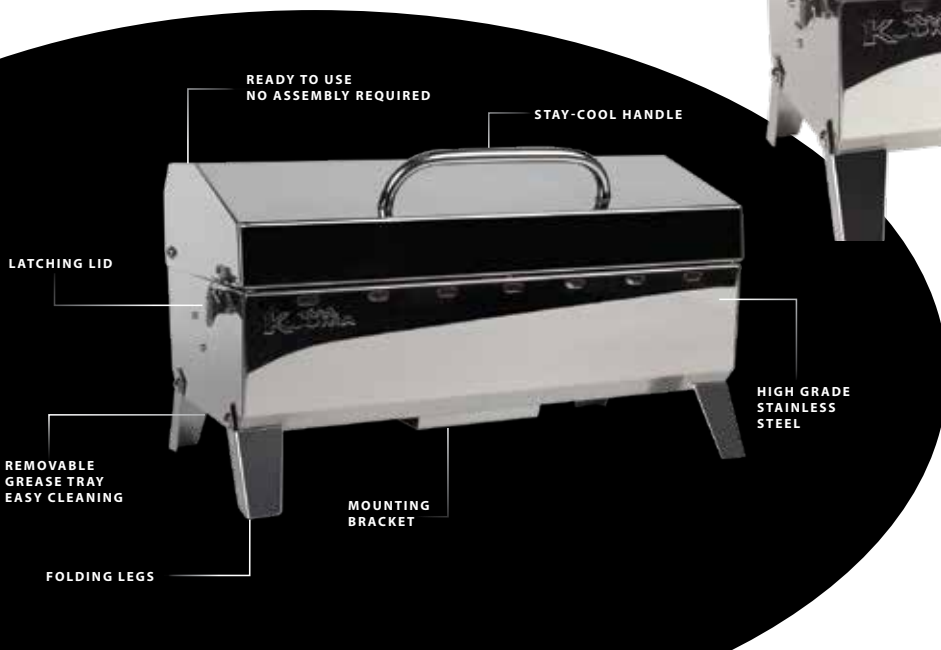

WARMING RACK

REMOVABLE LIFT
AND CLEAN LINER

ELITE

216

PREMIUM STAINLESS STEEL GRILL

The Kuuma Elite 216 Grill is a more compact size grill with all the premium features of the Elite 316; simple control knob, integrated fold-away legs, removable warming rack, built-in thermometer, piezo igniter, removable Lift-and-Clean™ liner, grease tray, latching lid and stay-cool handle.

1"-20 Throwaway Cylinder Threads

Designed for high pressure propane - disposable or larger refillable tanks

STOW N' GO

160

PREMIUM STAINLESS STEEL GRILL

READY TO USE
NO ASSEMBLY REQUIRED

STAY-COOL HANDLE

LATCHING LID

HIGH GRADE
STAINLESS
STEEL

REMOVABLE
GREASE TRAY
EASY CLEANING

MOUNTING
BRACKET

FOLDING LEGS

The Kuuma Stow N' Go 160 Grill

is an outstanding grill that offers premium-quality construction and convenient portability. Stow N' Go grills can be easily transported and can also be mounted to any Kuuma rail-, rod- or pedestal mount for your boat, RV or home.