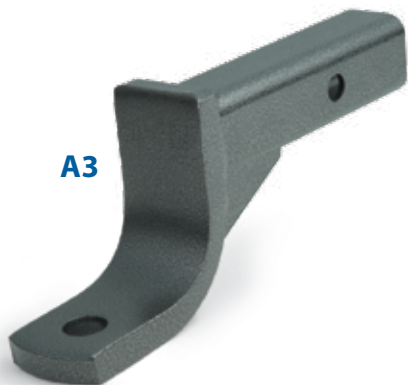

Ball Mounts

Ball mounts come in popular sizes, 2" x 2", 1-1/4" x 1-1/4", and are used to convert a receiver from a weight distributing to a weight carrying hitch. Ball mounts create a ball platform for attaching a hitch ball. The ball mounts or utility hitch bar length are determined by measuring from the center of the pull pin to the center of the hitch ball hole. The drop or rise is determined by measuring from the top of the mount to the top of the tongue (See ball mount selection chart). All 2" x 2" ball mount shank holes are 1", except 48280 and 48282, which have a 3/4" hole.

(DURABLE POWDER COAT FINISH)

A. Angle, Drop/Rise, Reversible Ball Mounts

Fits 2" X 2" Receiver, Rated MGTWR/MTW 6000/600 All ball mounts are unboxed. Hitch ball not included. Call for pricing.

Style	Part #	Length	Drop	Lift
1	48286	9"	2"	3/4"
	48290	13"	2"	3/4"
2	48292	9"	4"	2-3/4"
	48294	11"	4"	2-3/4"
	48296	13"	4"	2-3/4"
3	48298	9"	7"	5-3/4"
	48312	13"	2"	3/4"
4	48314	8"	2"	3/4"
	48304	10-1/2"	3-1/4"	2
5	48316	7"	3-1/4"	2"
	48306	11-1/2"	6"	4-3/4"
6	48318	9"	5-1/4"	4"
	48302	10"	8"	6-3/4"
7				

A3