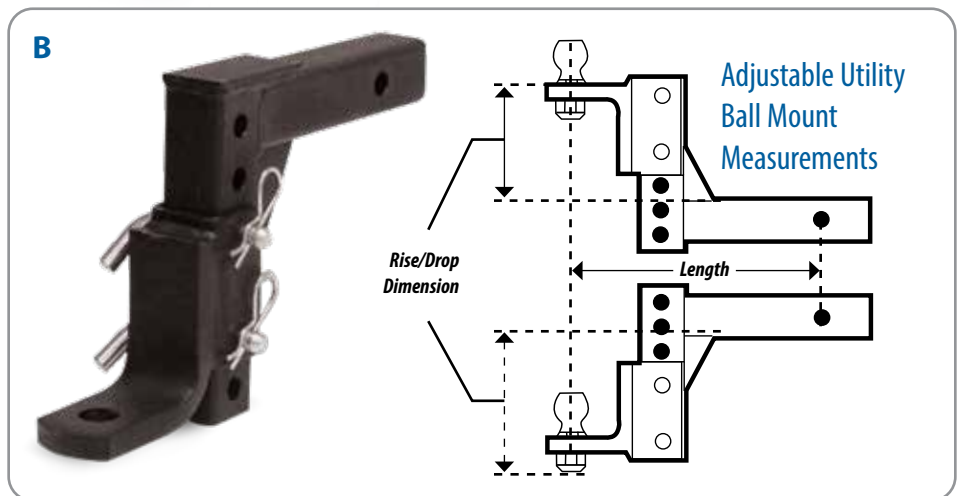

E. Eaz-Lift Adjustable Ball Mount w/ Forged Shank

Eaz-Lift's Adjustable Ball Mount with Forged Shank provides adjustable height and two different trailer ball sizes for towing multiple trailers. The shank fits 2" x 2" receivers and is adjustable in 1 1/4" increments. Includes (1) shank, (1) ball mount, (2) ball platform pins and (2) hairpin cotter pins. On the ball mount are (2) welded hitch balls—a 2" hitch ball with an 8,000 lb. GVWR, and a 2 5/16" hitch ball with a 12,000 lb. GVWR. Constructed of durable, powder-coated steel. Not for use with weight distributing hitches.

- 48480 6"
- 48481 10"