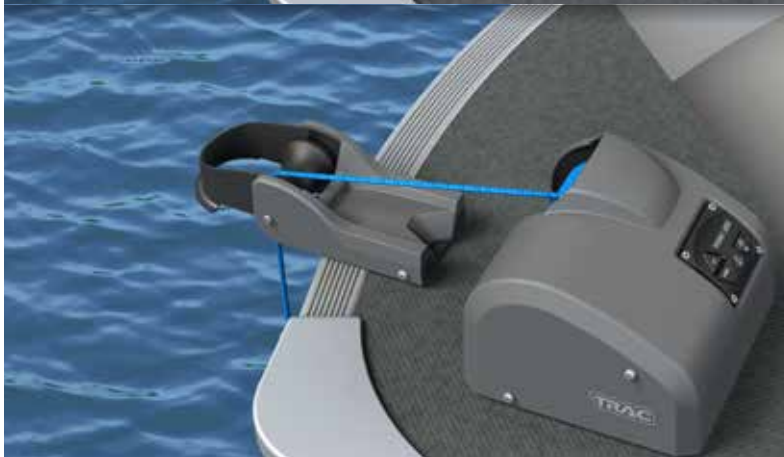

**Angler 30™
AutoDeploy**

1. 3 button operation – UP / DOWN / AUTO DEPLOY
   - Attached or separated davit
   - 30 lb maximum rode weight
   - Wireless remote control included
   - Separated davit
2. **69004 T10208-G3**