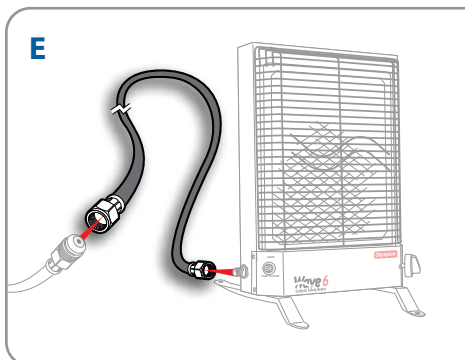

Olympian™

A. Olympian Wave™ Catalytic Safety Heaters An ideal primary or secondary heating source. Wave heaters operate on low pressure LP gas, and can be wall mounted or used as portables. Equipped with an integral safety shut-off valve to prevent accidental non-ignition fuel discharge. The built-in automatic Piezo electric spark starter will last for 20,000 starts. No electrical drain or battery connection. Leg stands not included.

Refer to the chart to choose the correct size heater for your boat.

- A1 57331 Wave 3
  Adjustable from 1600 to 3000 BTUs
- A2 57341 Wave 6
  Adjustable from 3200 to 6000 BTUs
- A3 57351 Wave 8
  Adjustable from 4200 to 8000 BTUs

B. Custom Fitted Dust Covers

- 57706 Wave 3 Dust Cover
- 57713 Wave 6 Dust Cover
- 57715 Wave 8 Dust Cover
- 57722 Wave 3 Dust Cover, Portable
- 57723 Wave 6 Dust Cover, Portable
- 57724 Wave 8 Dust Cover, Portable

C. Leg Stands for Wave Heaters

- 57701 Black, Set of 2

D. 90° Connector Elbow 3/8" swivel flare female x with 3/8" flare male.

- 57633 Elbow w/ Full 360° Swivel

E. Propane Hose Assembly For use with an existing gas supply to connect an appliance equipped with a 3/8" male flare. 3/8" female flare x 3/8" female flare.

- 59913 3'

F. LP Gas Regulator with hose For use with all Olympian LP gas fired heaters.

- 57703 Regulator w/ 6' Hose
- 57704 Regulator w/ 8' Hose
- 57721 Regulator w/ 12' Hose
- 59863 Regulator w/ 22" Hose