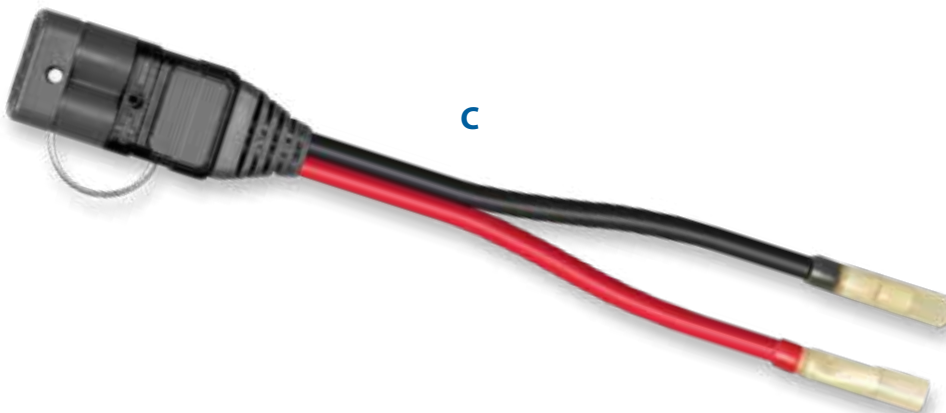

A. Digital Circuit Breakers The TRAC micro-processor monitors voltage and current in real time to automatically protect your 12-volt circuit from damage caused by overload or short circuit. If it detects a fault condition, the current flow will be interrupted at a very precise and user selectable amperage. Features include, user selectable current (amperage) limit, user selectable Manual RESET, Auto-RESET or OFF modes, surge compensation to monitor amperage and allow short duration current surges common with electric motors, high-brightness illuminated LEDs for daylight viewing, circuit interrupt LED that will flash intermittently when the circuit is broken, completely sealed and waterproof design.

A1. 10-25 Amp Models w/ 10/15/20/25 Amp Circuit Protection - 3.6" (91 mm) x 2.3" (59 mm) x 2.0" (50 mm)

69401 Digital Circuit Breaker w/ Display

69410 Digital Circuit Breaker

A2. 30-60 Amp Models w/ 30/40/50/60 Amp Circuit Protection - 3.6" (91 mm) x 2.3" (59 mm) x 2.0" (50 mm)

69402 Digital Circuit Breaker w/ Display

69411 Digital Circuit Breaker

A3. 100-175 Amp Models w/ 100/125/150/175 Amp Circuit Protection - 5.8" (148 mm) x 5" (127 mm) x 3.3" (84 mm)

69403 Digital Circuit Breaker w/ Display

B. High-Current Connector Kit The High-Current Connector Kit features 2 quick-connect plugs - one for boat/battery and one for trolling motor or other device, 1 1/2" round hole adaptor, u-bracket, heavy-gage AWG marine-grade tin-plated copper pig-tail wires, and heat shrink butt-splices. Designed for 60 amp, 12/24/36V power.

69441 High-Current Connector Kit, 8 Gage

C. High-Current Plugs Quick-connect plug with heavy-gage AWG marine-grade tin-plated copper pig-tail wires and heat shrink butt-splices.