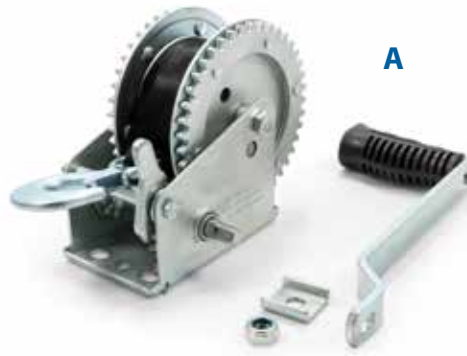

- 50003 Winch Cable, 3/16" x 25'

D. Retractable Tie Down Straps

High quality maximum strength tie down straps will support and safely secure boats, motorcycles, atvs, furniture, cargo, equipment, machinery and much more. Retractable straps have an easy ratcheting mechanism. Made of durable, corrosion resistant materials.

- 50030 2" Width, Retractable, 5.5', Bolt-On, Bilingual
- 50031 2" Width, Retractable, 6', Dual Hooks, Bilingual
- 50032 1" Width, Retractable, 5.5', Bolt-On, Bilingual
- 50033 1" Width, Retractable, 6', Dual Hooks, Bilingual

E. Transom Tie Down Straps Safely secure your boat when traveling with easy to use hooks on each end. Vinyl protector prevents scratches to your boat. Made of durable, corrosion resistant materials

- 50034 2" x 4', BS 1200 lb, 400 lb SWL, Bilingual

F. Transom Support Helps protect your transom by supporting weight and stabilizing motor. Constructed of heavy-duty steel and easily mounts over the trailer's rear roller or to the trailer frame. Includes brackets for roller and frame mount, transom support, mounting hardware, and rubber strap.

- 50040 Transom Support, 34"-46", Bilingual