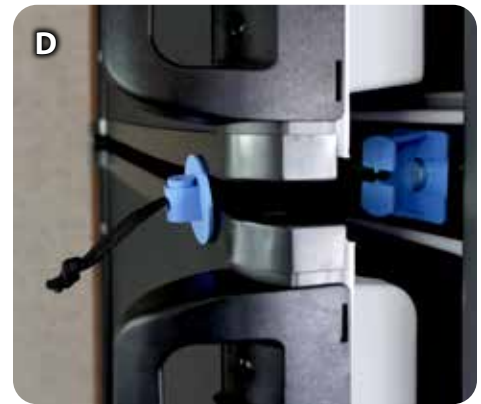

A. Dinnerware Set The Camco Marine Dinner Set includes place settings for four bowls, salad plates and dinner plates. The Marine Dinner Set is easy to clean and top rack dishwasher safe, and BPA free. Do not use in the microwave.

41951 12 piece, Melamine, Service for 4, Bilingual

B. Mini Ice Cube Trays Small trays fit perfectly into boat freezers. Provides small size cubes for quick freezing. Set of two. (9" x 4" x 1")

44100 2/bag

C. Fridge Door Stay Keeps your refrigerator door held open during storage. Improves air circulation and helps prevent mold and odor build-up.

45641 Door Stay

D. Adjustable Fridge Door Prop

The Camco Fridge Door Block holds your fridge and freezer door open during storage to promote airflow and prevent mildew and odors. The unique drawstring design adjusts to accommodate doors thick and thin.

44105 Adjustable Fridge Door Prop

E. Slip-Stop® Keep everything safe and secure by preventing slipping and sliding. Washable, easily trimmed material works in tool boxes, rugs, van floors, shelves, dash boards or anywhere things slide around or rattle in your RV.

43277 Cream, 1' x 12' Roll

43278 Slate Blue, 1' x 12' Roll

F. Moisture Absorber The Camco Moisture Absorber reduces humidity in your basement, closet, bathroom, boat, RV or any confined area! One container of media will absorb up to 3 times its weight in water.

44280 Moisture Absorber, 10.5 oz, Refillable, Lavender

44281 Moisture Absorber, 10.5 oz, Refillable, Lavender, Listed & Approved for Use in Canada

44282 Moisture Absorber, 5 lb Bucket

44284 Moisture Absorber, 42 oz, Refill, Lavender

44285 Moisture Absorber, 42 oz, Refill, Lavender, Listed & Approved for Use in Canada

44286 Moisture Absorber, 2.5 oz, 2pk, Hanging

G. Universal Suction Cup Caddy