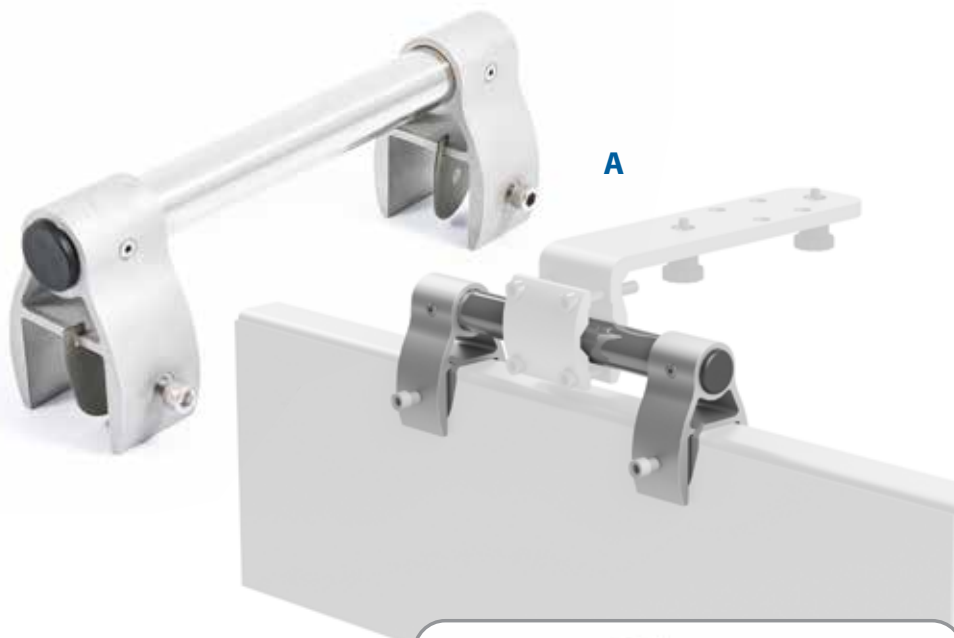

A. Pontoon Rail Adapter Grill

Mount The Kuuma Grill Mount Adapter is designed to adapt wrap around style rail mounts to square pontoon railing with full height paneling. The adapter saddles the top rail and securely clamps in place with the included Allen key. It stays in place without any drilling or permanent installation damage.

58197 Grill Mount, Pontoon Rail Adapter, Bilingual

B. RV Grill Mount is designed to mount your grill to the existing RV Mounting Rail. Thumbscrews make the mount easy to install. Rubber feet help prevent scratches. Fits Olympian 5500 (2014 and later), and Olympian 3500-C, 4500 and 6500, and all Kuuma Brand Grills. Made of durable stainless steel and anodized aluminum for a lasting finish.

58090 RV Grill Mount

C. Pedestal Grill Mount Includes pedestal, hardware and base ring. Fits all Kuuma Grills. The perfect way to mount your Kuuma grill in stationary locations such as a dock, deck, swim platform or patio. 30" tall. Additional base rings sold separately for multiple mounting locations. The optional Floor Base allows use of the Pedestal Mount in locations where drilling to install a base ring is not possible.

C1 58184 Pedestal Mount

C2 58261 Mounting Ring

C3 58260 Pedestal Floor Base, Stow N Go