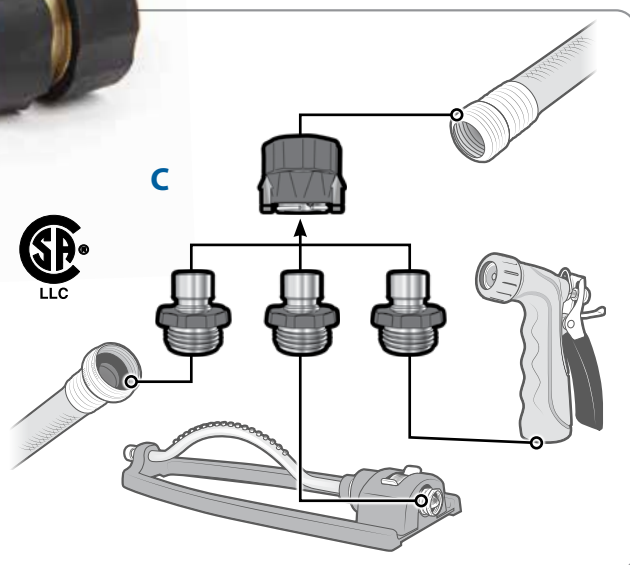

C. Quick Hose Connect Value Pack includes two extra male connectors. Connect/Disconnect quickly between water hose and multiple attachments such as spray nozzle, sprinkler, water hose, pressure washer and many more! Shuts off automatically when disconnected. Use at your home, RV, boat or campsite—anywhere with a standard water hose hookup! Solid brass construction provides years of service.

- 20136 Quick Hose Connect Value Pack