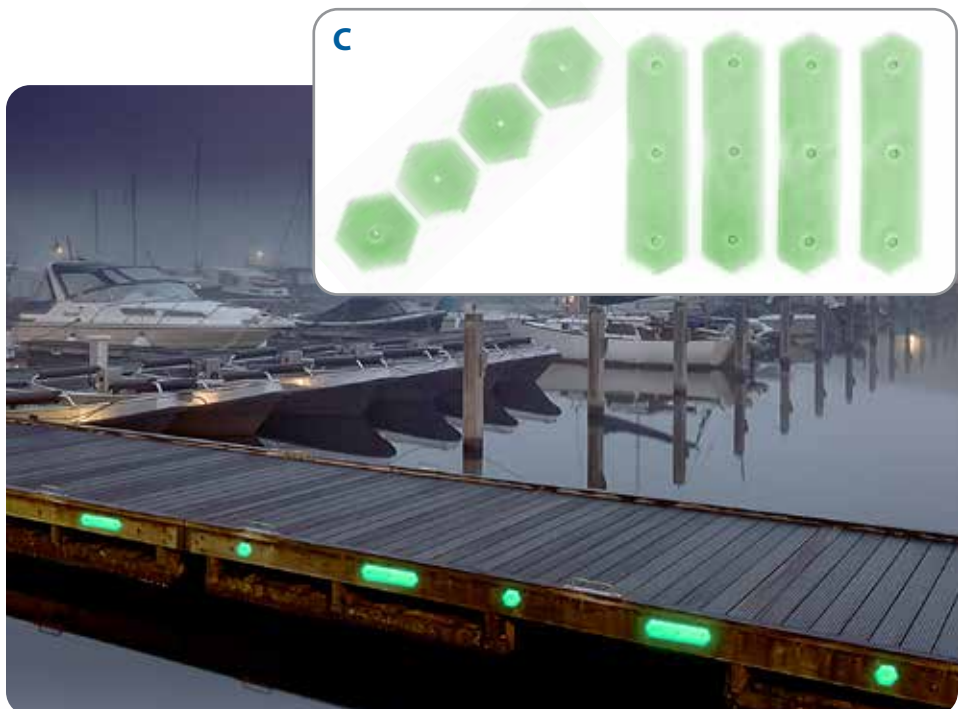

A. Dual Motor Flusher The Camco Dual Flow Motor Flusher helps properly maintain your boat's engine by flushing out contaminants. It allows you to run fresh water through your engine's cooling system. Simply connect the flusher to a standard garden hose to clear out salt and mineral build-up that could jeopardize your engine's ability to operate to its fullest capacity. The flusher's dual input design allows enhanced flow through the engine. Great for boat winterization. It is compatible with most outboards and sterndrives.

50141 Dual Motor Flusher, Bilingual

B. Marine Signal Horn The Camco Aerosol Signal Horn produces an extremely loud noise that can be used for personal safety, sporting events, camping, boating and other applications. It is audible for at least 1 mile and meets U.S. Coast Guard requirements for boats less than 65.6'/20m. Easy-to-use, you simply press the button to emit a powerful noise. Size: 1.4 oz.

- 50160 1.4 oz
- 50162 3.5 oz
- 50164 5.5 oz
- 50168 3.5 oz Refill
- 50169 5.5 oz Refill

C. Glow on the Dock Pier Markers Camco's Glow-on-the-Dock Pier Markers helps illuminate your dock, deck or wharf at night. The hexagon-shaped markers feature mounting holes, allowing you to easily install them wherever needed. Made in the USA.

- 50144 Glow on the Dock Pier Markers, Hexagon, 4pk
- 50146 Glow on the Dock Pier Markers, Elongated Hexagon, 4pk