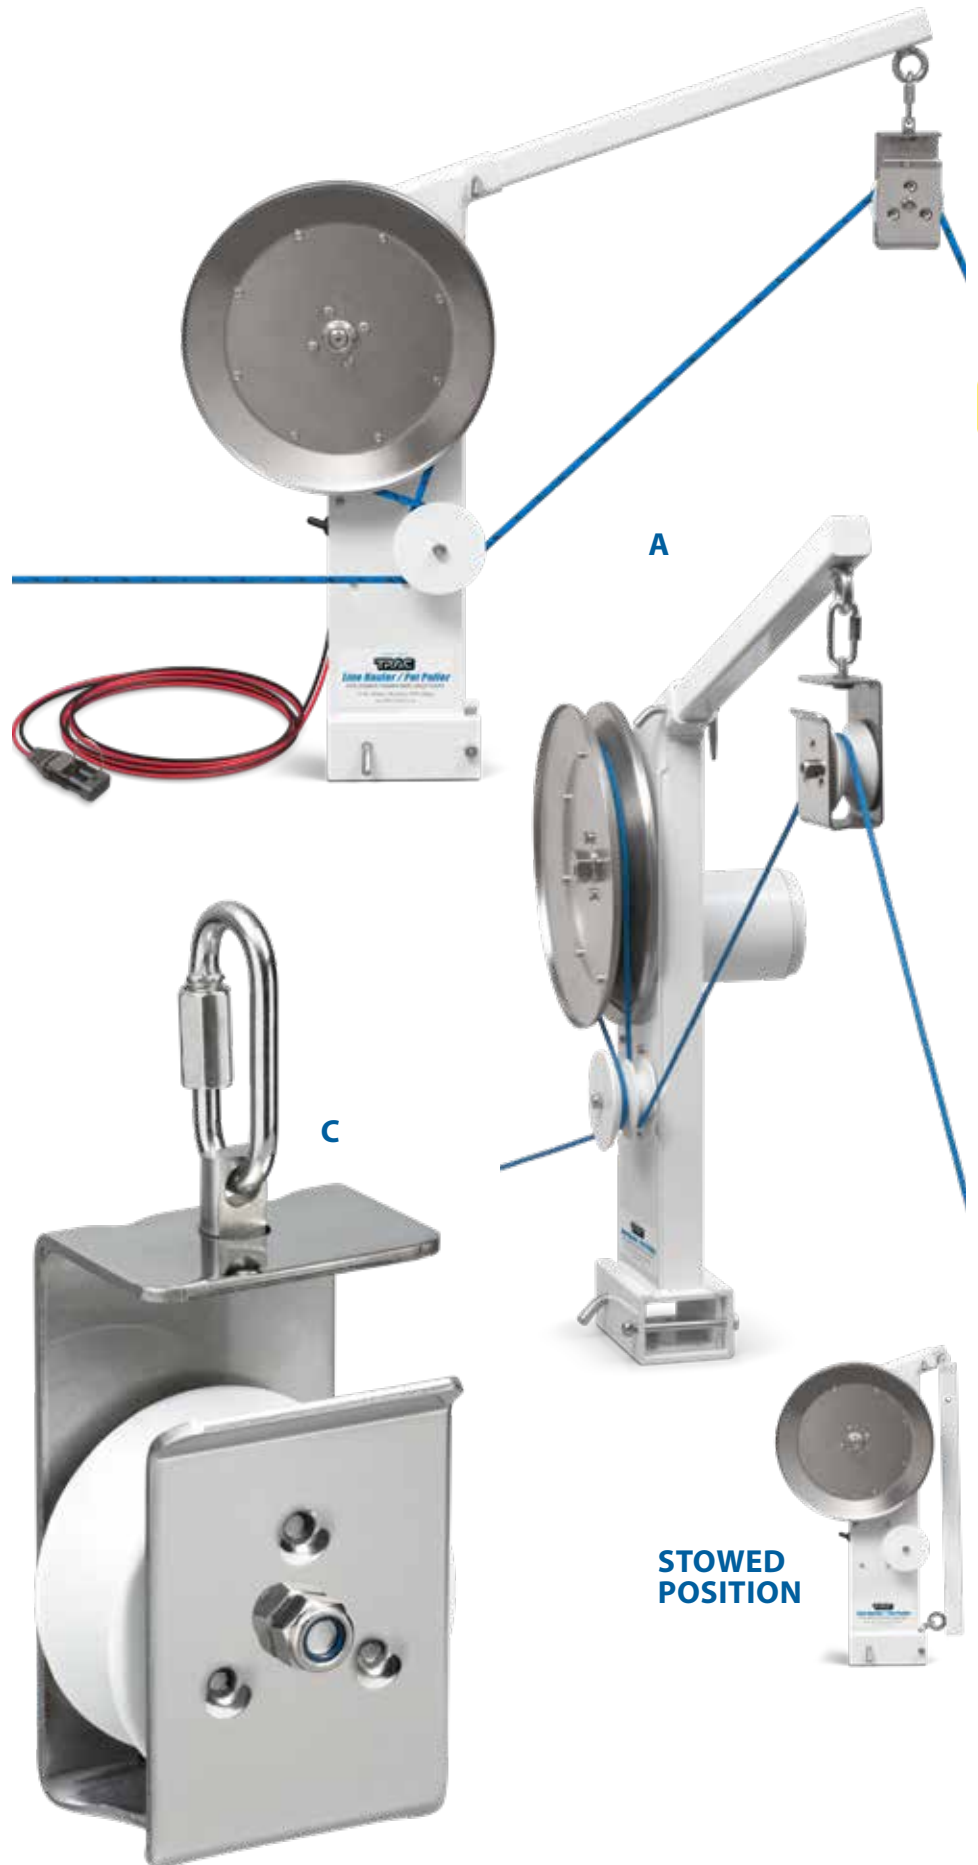

69280 Line Hauler/Pot Puller

B. Pot Puller Adaptor Plate Designed to allow a TRAC Pot Puller or Scotty brand product to be installed on a Cannon brand mounting base. Machined from aircraft aluminum, sand blasted, and anodized gunmetal gray. Stainless steel hardware included. Mounting Plate for Line Hauler/Pot Puller (69280). Compatible with 90° Transom and Side Mount (69073) and 12° Transom and Side Mount (69074).

69290 Pot Puller Adaptor Plate

C. Open Block Swivel Pulley This 316 stainless steel multi-functional pulley is a must have for hauling line and pulling traps. The open block design allows quick rope work. The swivel allows for multiple angles of use. Designed for use with the TRAC Line Hauler or other rigging needs. 800 lb (363 kg) maximum load capacity.

69291 Open Block Swivel Pulley

STOWED POSITION